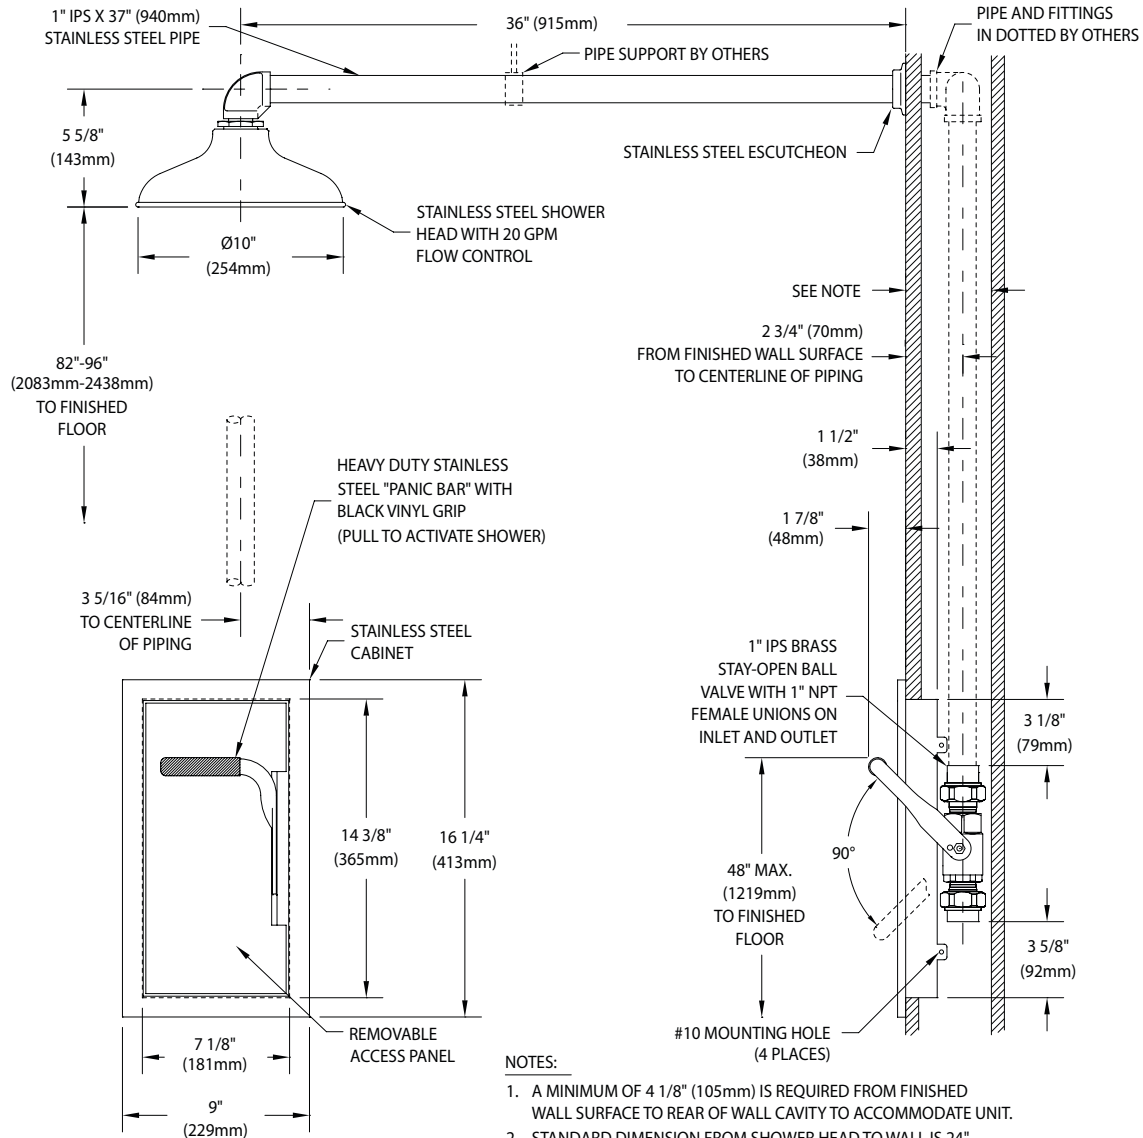

ESBF672 Recessed Emergency Shower, Wall Mounted Exposed Shower Head

THIS SPACE FOR ARCHITECT/ENGINEER APPROVAL

Sign Included

Due to continuing product improvement, the information contained in this document is subject to change without notice. All dimensions are $\pm 1/4"$ (6mm). rev. 022120