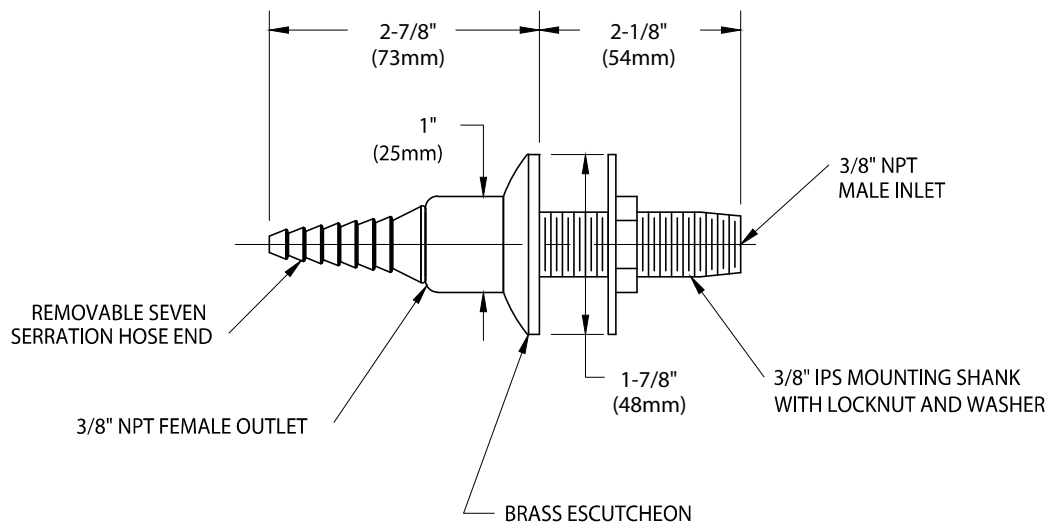

○ **CT020WSA** Straight Outlet Fitting, Panel Mounted

NOTE:

1. FITTING IS FURNISHED WITH A COLORTECH POWDER-COATED FINISH COLOR-CODED PER SERVICE INDEX COLOR AS STANDARD. OTHER FINISHES ARE AVAILABLE UPON REQUEST.

Measurements may vary  $\pm 1/4"$ .