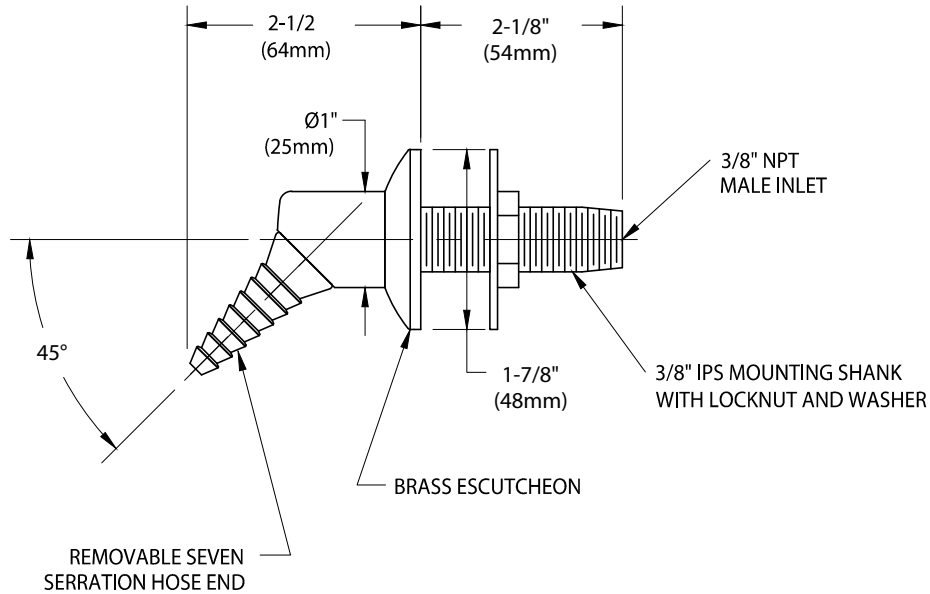

○ **CT022WSA** 45° Angle Outlet Fitting, Panel Mounted

NOTE:

1. FITTING IS FURNISHED WITH A COLORTECH POWDER-COATED FINISH COLOR-CODED PER SERVICE INDEX COLOR AS STANDARD. OTHER FINISHES ARE AVAILABLE UPON REQUEST.

Measurements may vary $\pm 1/4$ ".