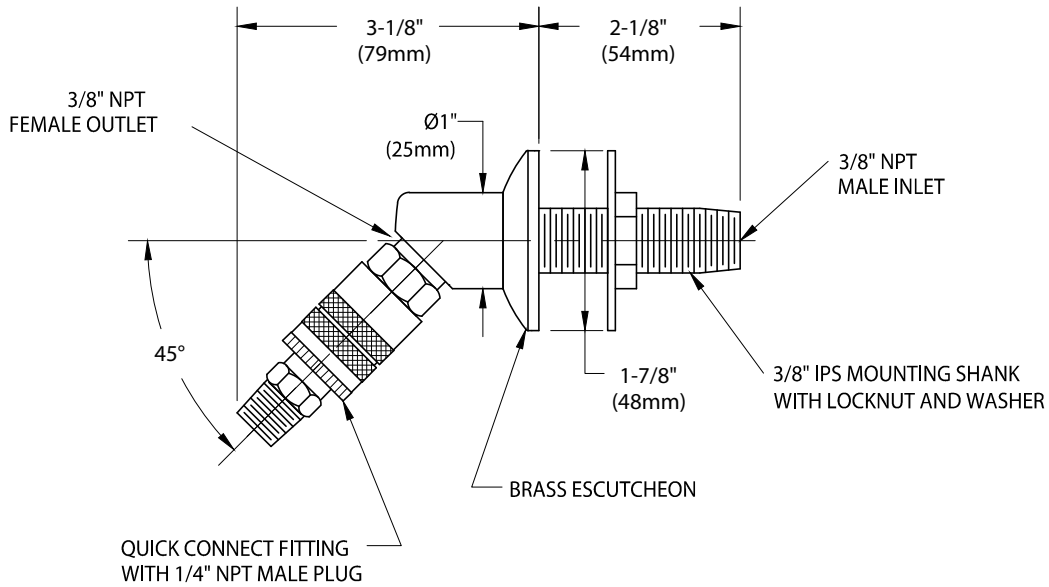

○ **CT023WSA** 45° Angle Outlet Fitting, Panel Mounted, Quick Connect

NOTE:

1. BODY IS FURNISHED WITH A COLORTECH POWDER-COATED FINISH COLOR-CODED PER SERVICE INDEX COLOR AS STANDARD. QUICK CONNECT HAS A POLISHED CHROME PLATED FINISH WITH CLEAR EPOXY COATING. OTHER FINISHES ARE AVAILABLE UPON REQUEST.

Measurements may vary ± 1/4".