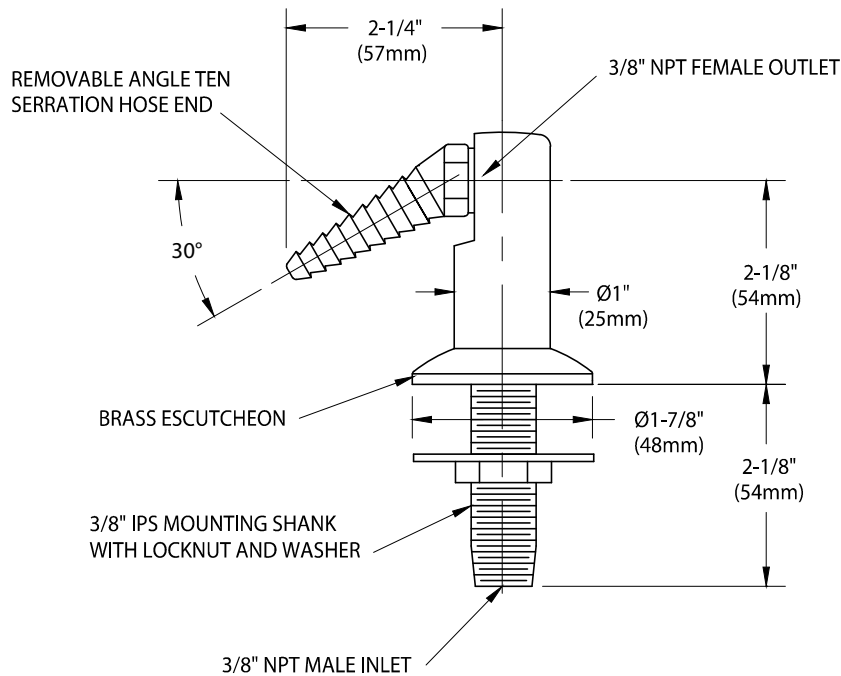

CT036WSA

90° ANGLE OUTLET FITTING, DECK MOUNTED, ANGLE SERRATED HOSE END

NOTE:

1. FITTING IS FURNISHED WITH A COLORTECH POWDER-COATED FINISH COLOR-CODED PER SERVICE INDEX COLOR AS STANDARD. OTHER FINISHES ARE AVAILABLE UPON REQUEST.

MEASUREMENTS MAY VARY $\pm 1/4"$ (6mm).

WaterSaver Faucet Co. 312 666 5500 t
701 West Erie Street 312 666 5501 f
Chicago, IL 60654 wsflab.com

Drawing Number:

Revised: 070307-KJS