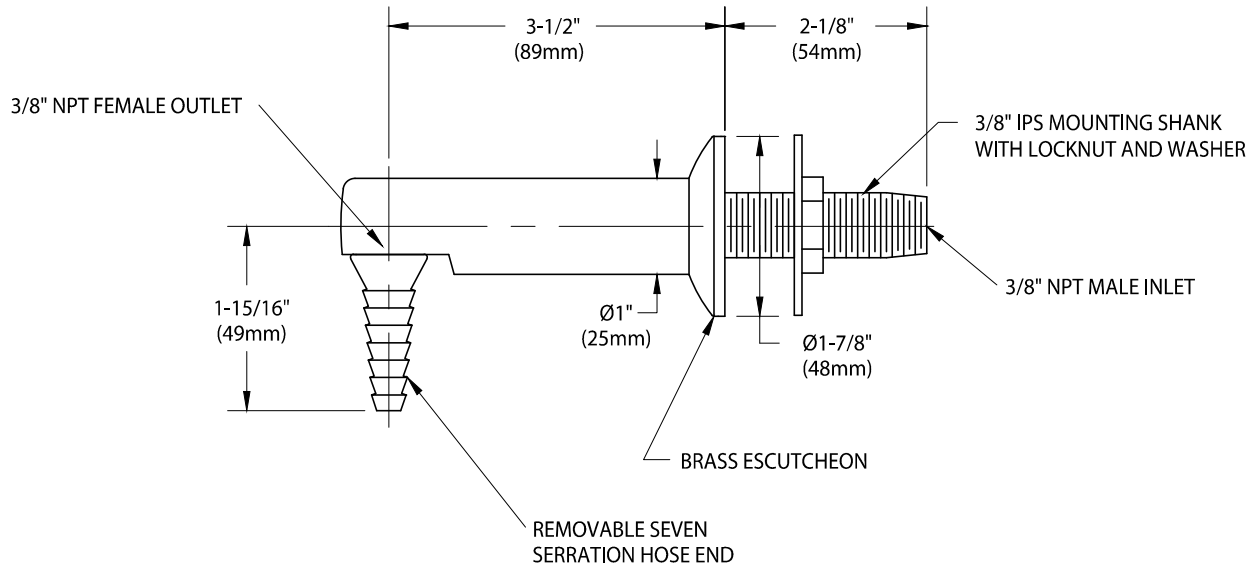

○ **CT051WSA** 90° Angle Outlet Fitting, Panel Mounted, 3-1/2" Length

NOTE:

1. FITTING IS FURNISHED WITH A COLORTECH POWDER-COATED FINISH COLOR-CODED PER SERVICE INDEX COLOR AS STANDARD. OTHER FINISHES ARE AVAILABLE UPON REQUEST.

Measurements may vary $\pm 1/4"$.