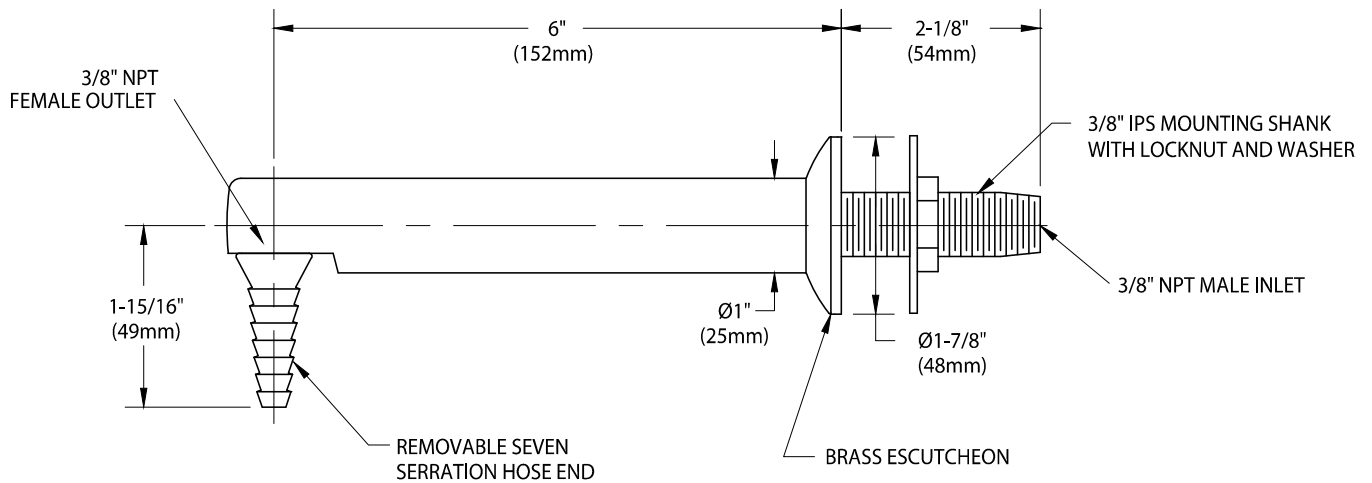

○ **CT052WSA** 90° Angle Outlet Fitting, Panel Mounted, 6" Length

NOTE:

1. FITTING IS FURNISHED WITH A COLORTECH POWDER-COATED FINISH COLOR-CODED PER SERVICE INDEX COLOR AS STANDARD. OTHER FINISHES ARE AVAILABLE UPON REQUEST.

Measurements may vary $\pm 1/4$ ".