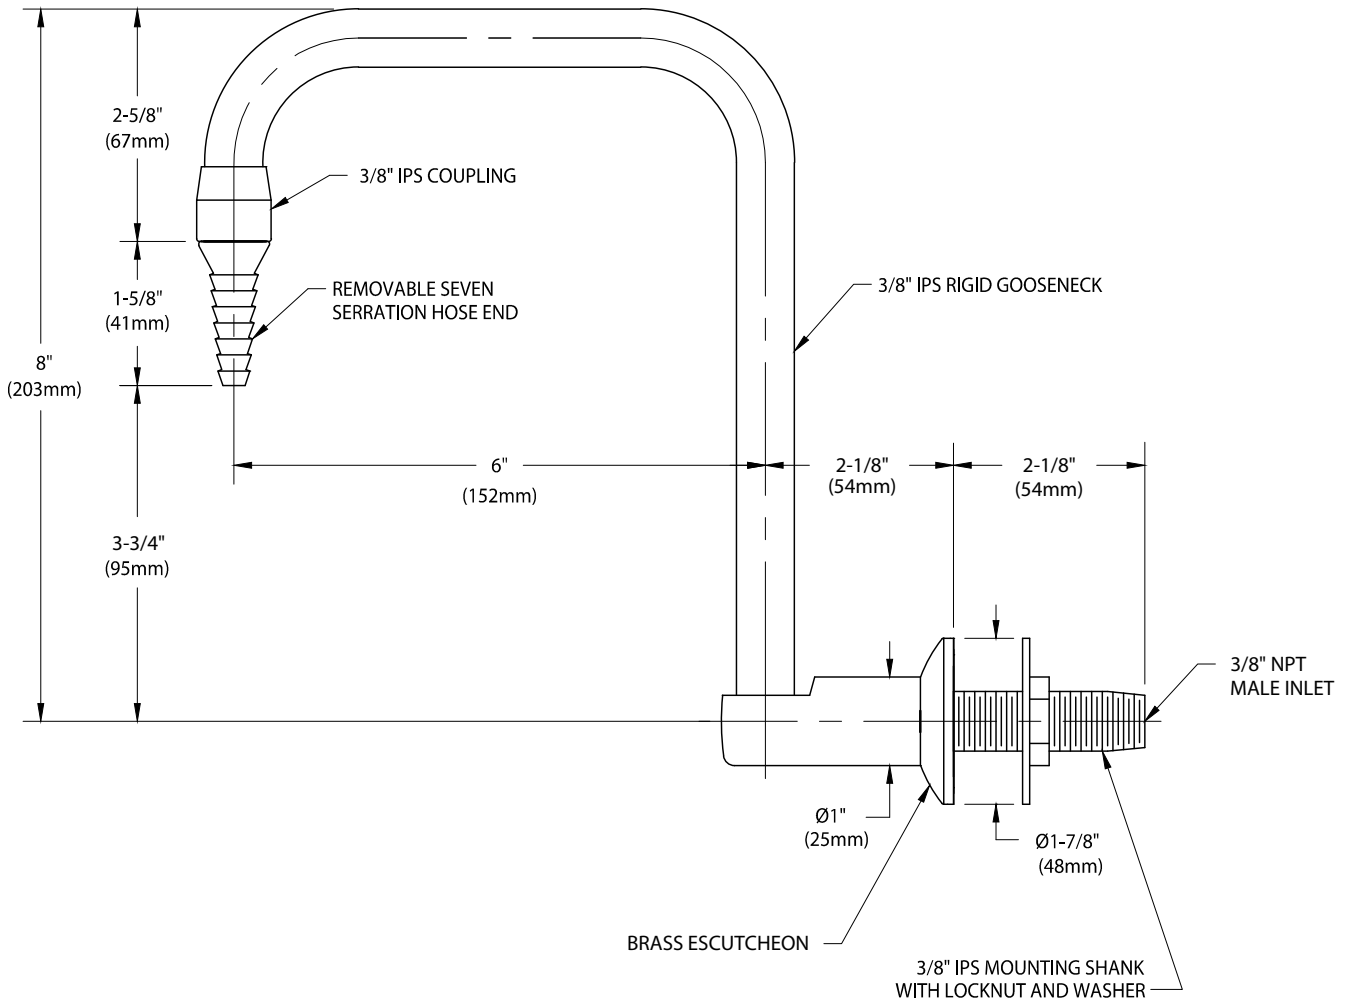

○ **CT071WSA** Outlet Fitting, Panel Mounted, 6" Rigid Gooseneck

NOTES:

1. IF VACUUM BREAKER IS REQUIRED, ADD SUFFIX "VB". IF AERATOR IS REQUIRED IN PLACE OF HOSE END, ADD SUFFIX "55".
2. FITTING IS FURNISHED WITH A COLORTECH POWDER-COATED FINISH AS STANDARD. OTHER FINISHES ARE AVAILABLE UPON REQUEST.

Measurements may vary ± 1/4".