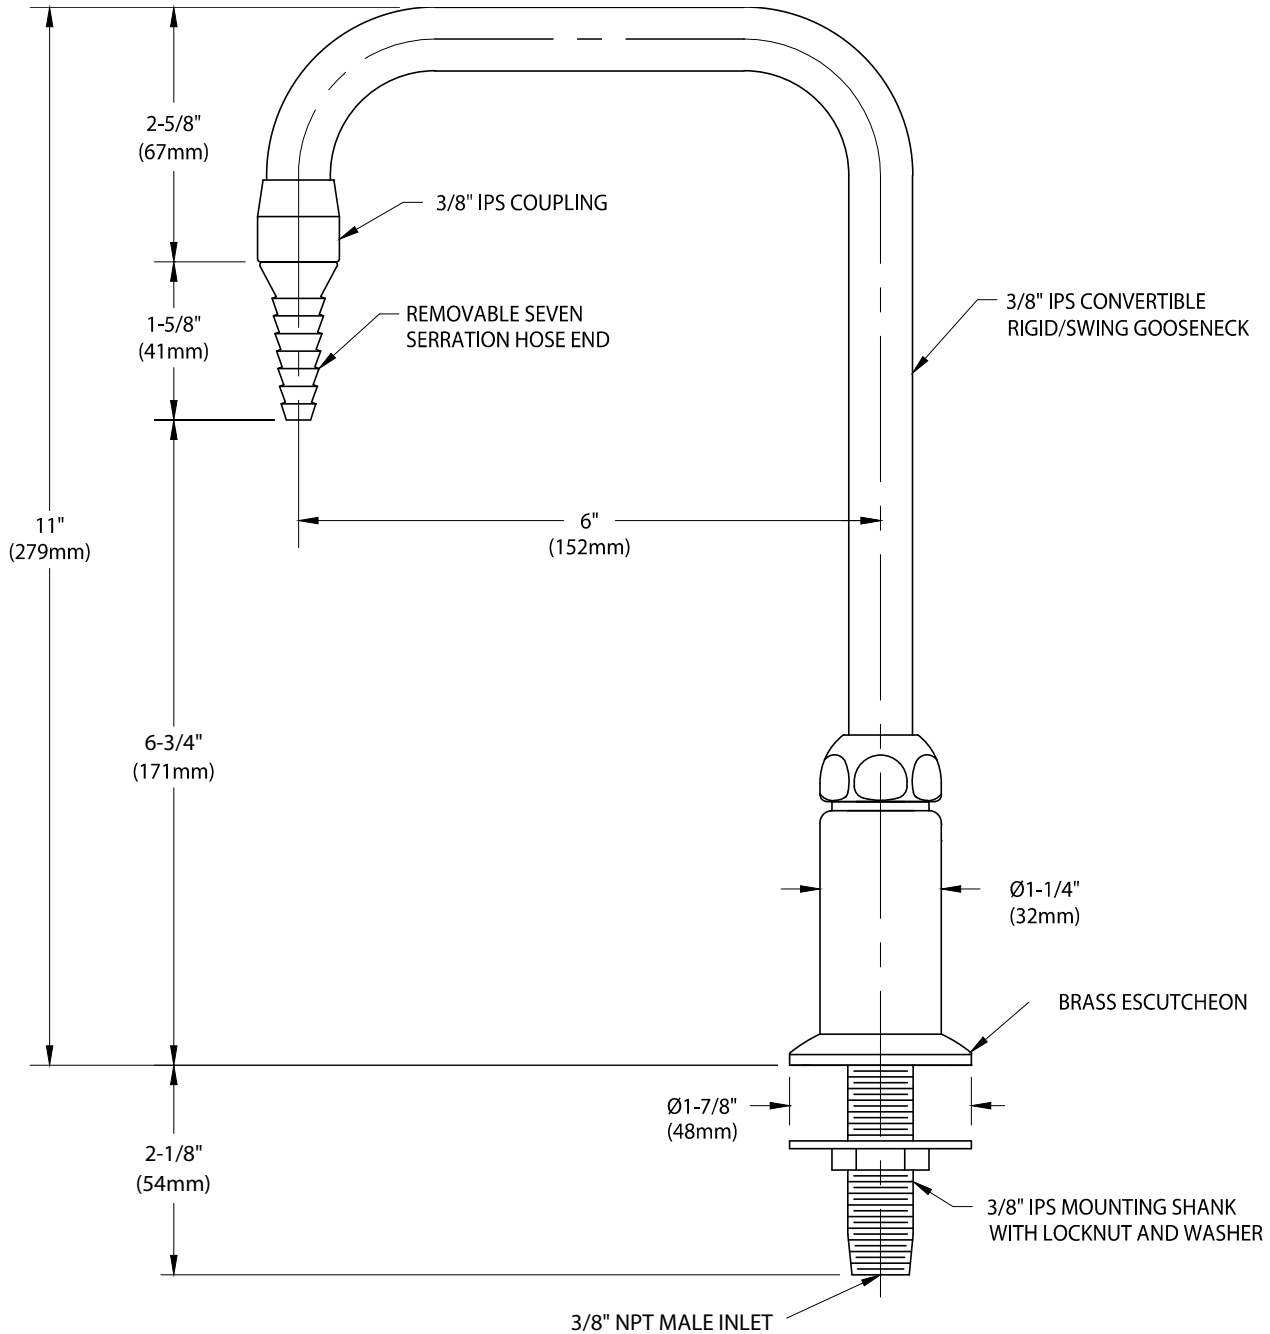

CT084WSA Outlet Fitting, Deck Mounted, 6" Rigid/Swing Gooseneck

NOTES:

1. IF VACUUM BREAKER IS REQUIRED, ADD SUFFIX "VB". IF AERATOR IS REQUIRED IN PLACE OF HOSE END, ADD SUFFIX "55".
2. FITTING IS FURNISHED WITH A COLORTECH POWDER-COATED FINISH AS STANDARD. OTHER FINISHES ARE AVAILABLE UPON REQUEST.

Measurements may vary ± 1/4".