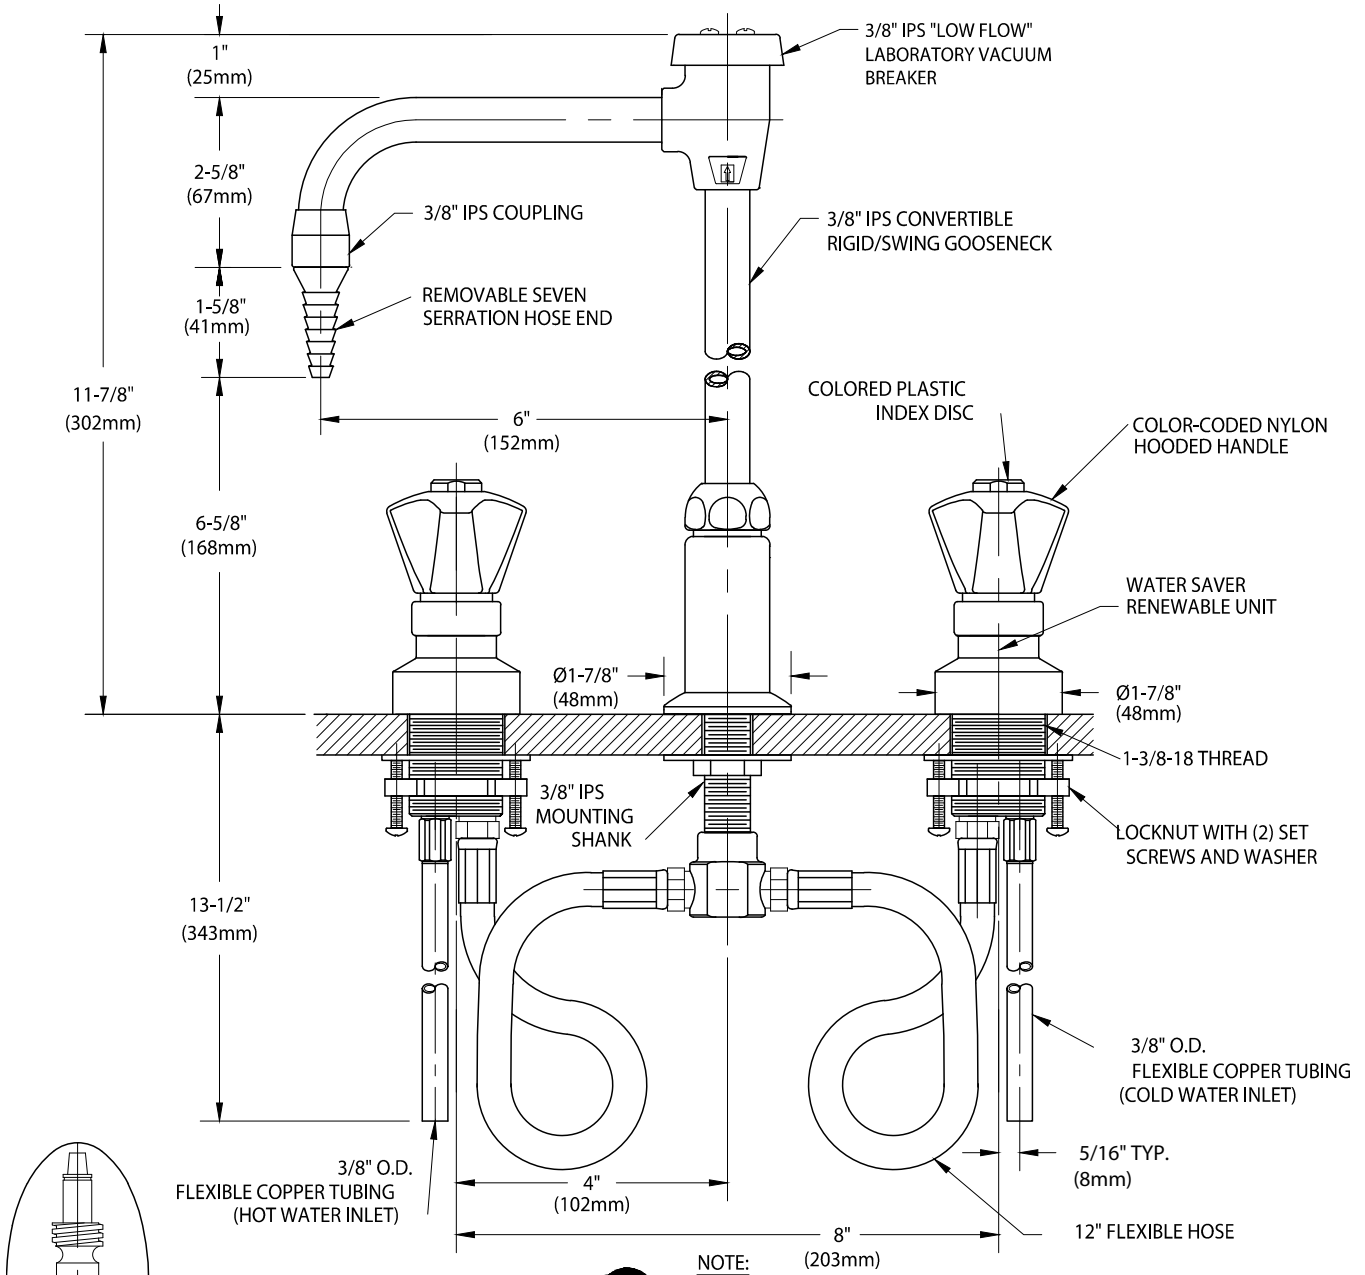

CT2214VB Laboratory Mixing Faucet, Deck Mounted, 6" Rigid/Swing Vacuum Breaker Gooseneck

WATER SAVER RENEWABLE UNIT WITH REPLACEABLE STAINLESS STEEL SEAT

- NOTE:**
1. FIXTURE IS CERTIFIED BY CSA INTERNATIONAL TO COMPLY WITH ASME A112.18.1M AND CSA B125.1.
 2. VALVES AND GOOSENECK FITTING ARE FULLY ASSEMBLED AND FACTORY TESTED PRIOR TO SHIPMENT.
 3. VACUUM BREAKER IS CERTIFIED TO COMPLY WITH ASSE 1001.
 4. FIXTURE HAS COLORTECH EPOXY POWDER COATED FINISH. SPECIFY COLOR (WHITE, GRAY OR TAN) WHEN ORDERING.

Measurements may vary ± 1/4".