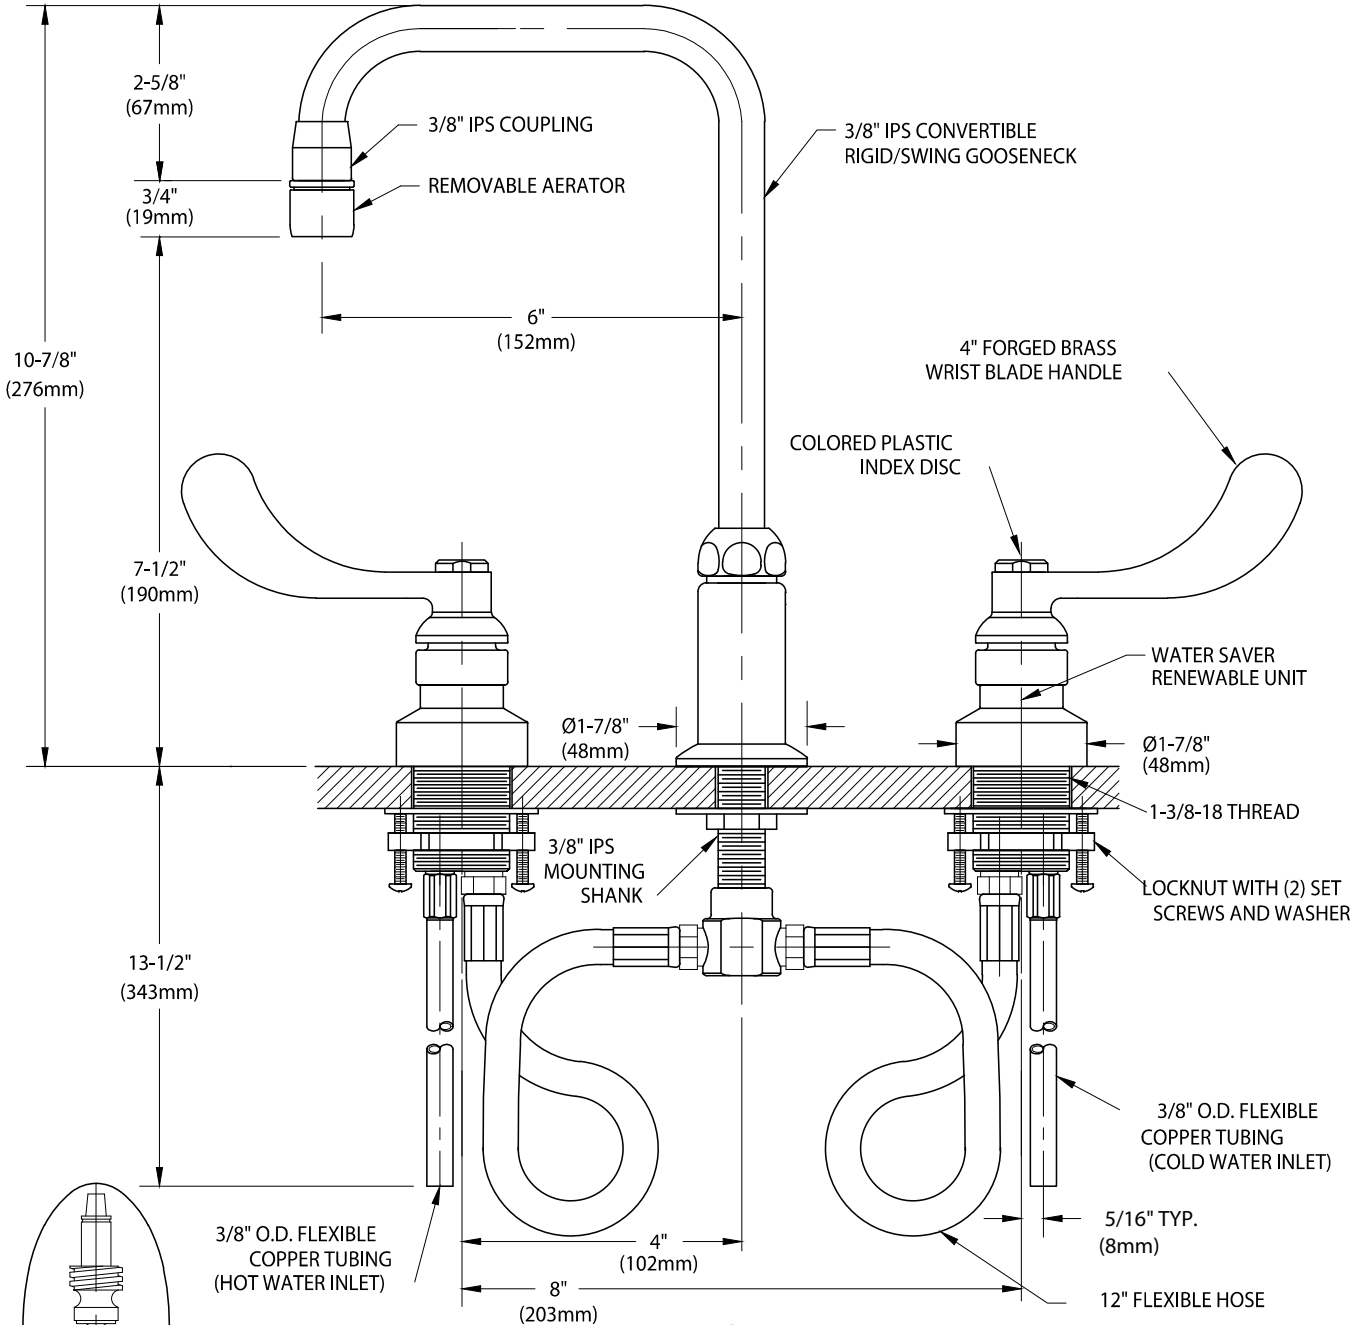

CT2224 Laboratory Mixing Faucet, Deck Mounted, 6" Rigid/Swing Gooseneck, Aerator, Wrist Blade Handles

WATER SAVER RENEWABLE UNIT WITH REPLACEABLE STAINLESS STEEL SEAT

- NOTE:**
1. FIXTURE IS CERTIFIED BY CSA INTERNATIONAL TO COMPLY WITH ASME A112.18.1M AND CSA B125.1.
 2. VALVES AND GOOSENECK FITTING ARE FULLY ASSEMBLED AND FACTORY TESTED PRIOR TO SHIPMENT.
 3. FIXTURE HAS COLORTECH EPOXY POWDER COATED FINISH. SPECIFY COLOR (WHITE, GRAY OR TAN) WHEN ORDERING.

Measurements may vary ± 1/4".