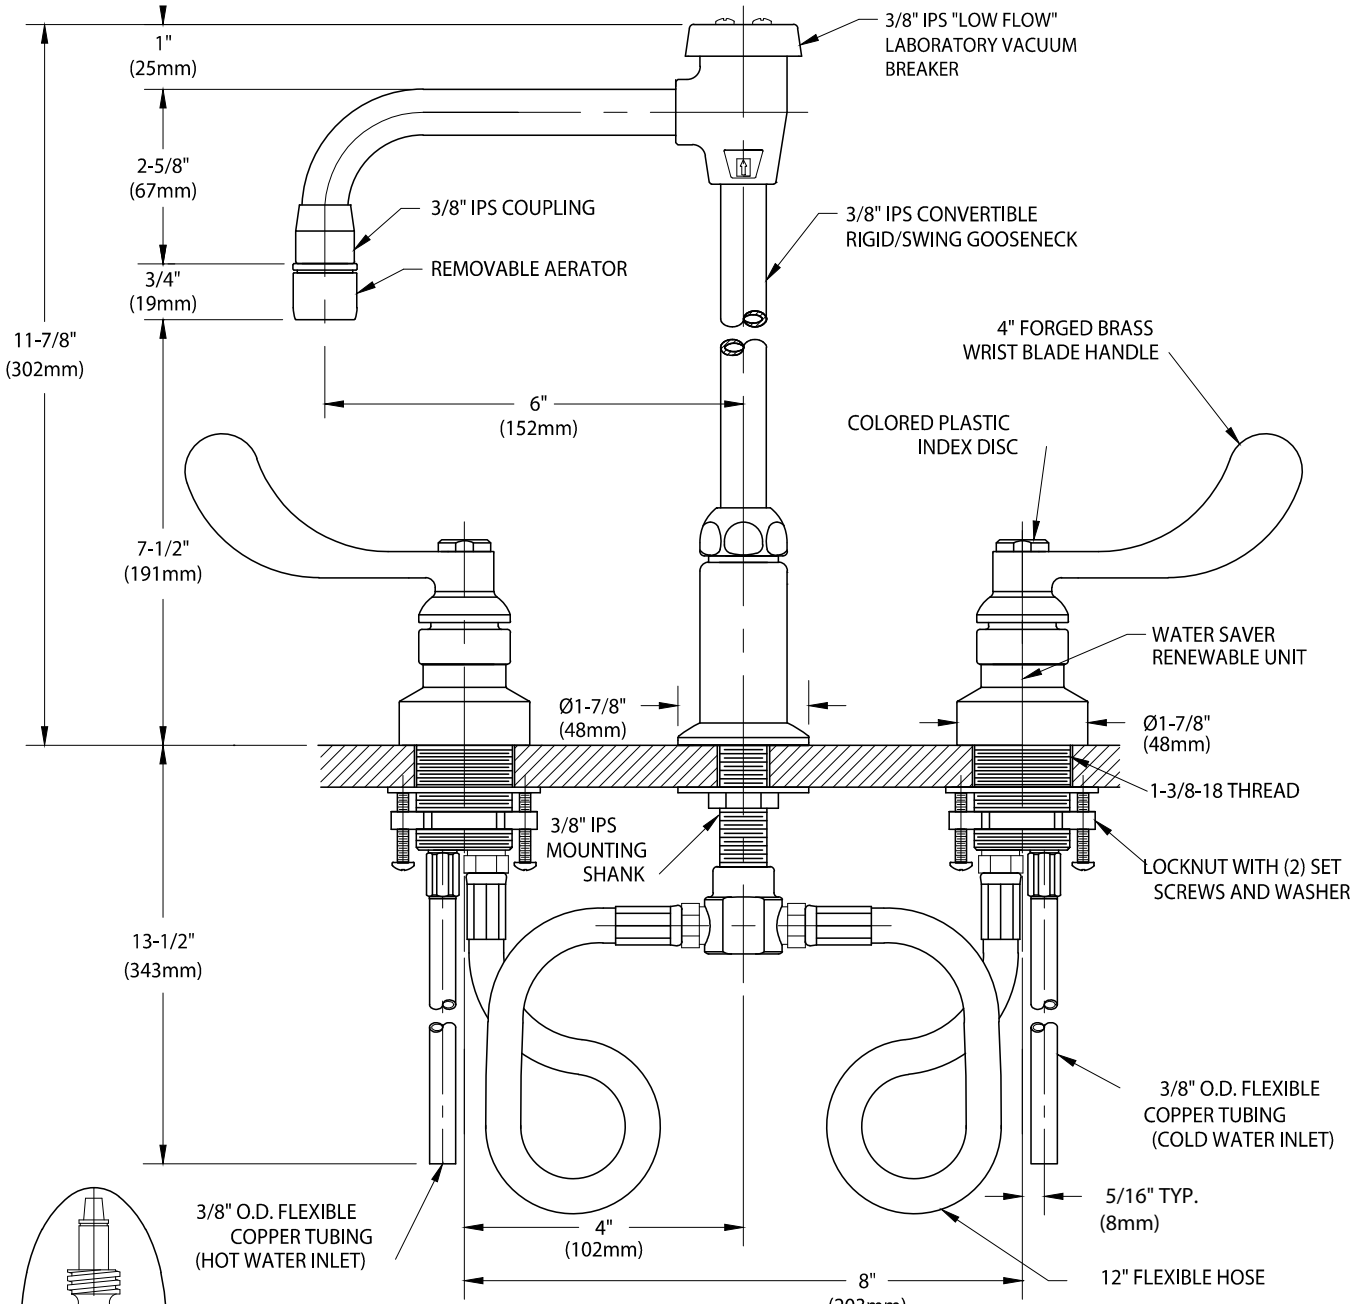

CT2224VB Laboratory Mixing Faucet, Deck Mounted, 6" Rigid/Swing Vacuum Breaker Gooseneck, Aerator, Wrist Blade Handles

WATER SAVER RENEWABLE UNIT WITH REPLACEABLE STAINLESS STEEL SEAT

- NOTE:**
1. FIXTURE IS CERTIFIED BY CSA INTERNATIONAL TO COMPLY WITH ASME A112.18.1M AND CSA B125.1.
 2. VALVES AND GOOSENECK FITTING ARE FULLY ASSEMBLED AND FACTORY TESTED PRIOR TO SHIPMENT.
 3. VACUUM BREAKER IS CERTIFIED TO COMPLY WITH ASSE 1001.
 4. FIXTURE HAS COLORTECH EPOXY POWDER COATED FINISH. SPECIFY COLOR (WHITE, GRAY OR TAN) WHEN ORDERING.

Measurements may vary ± 1/4".