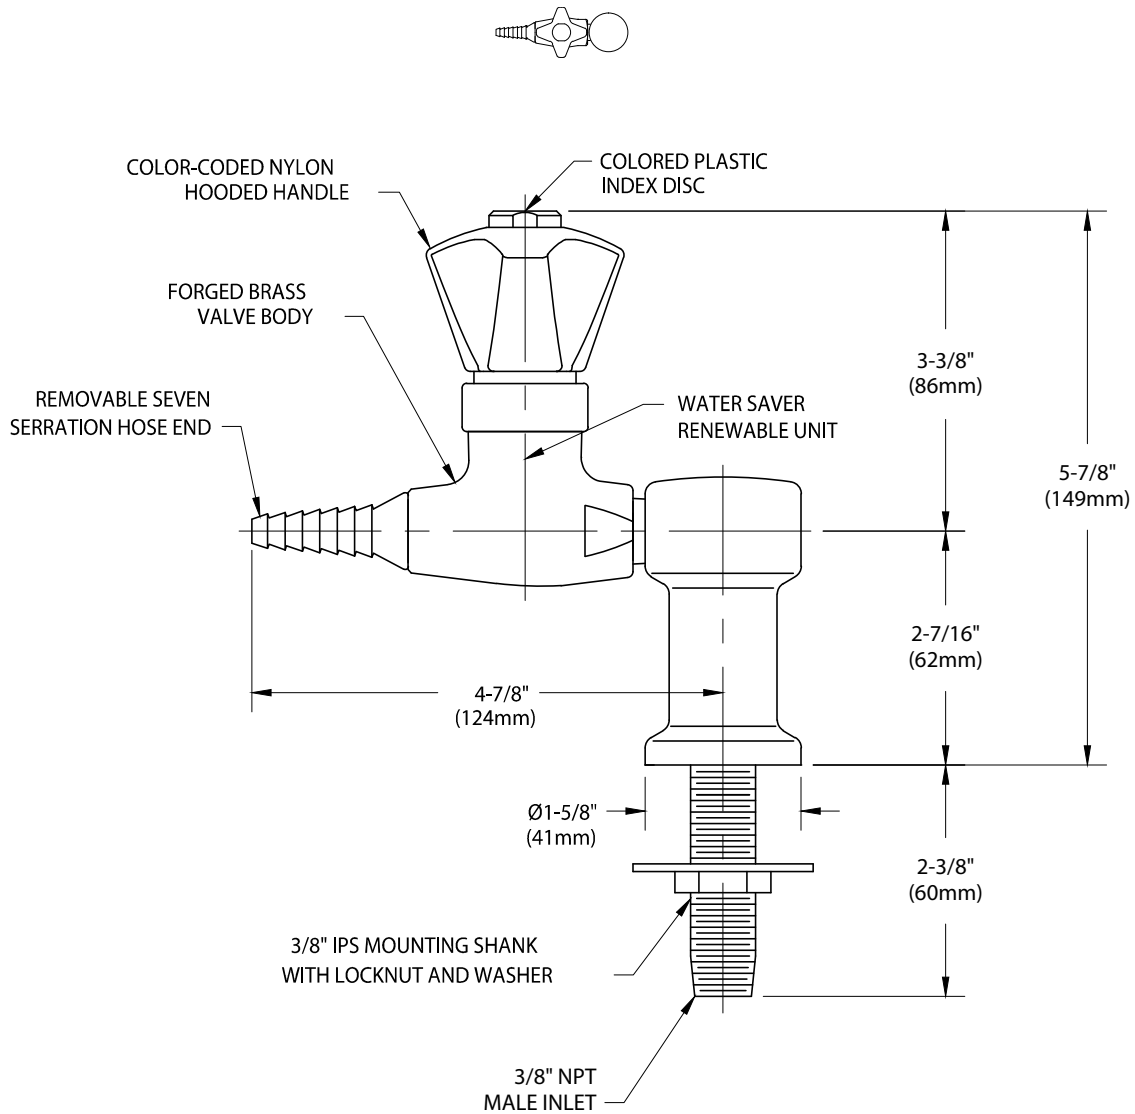

### CT2800-231WSA Laboratory Water Valve Assembly, Deck Mounted Single

WATER SAVER RENEWABLE UNIT WITH REPLACEABLE STAINLESS STEEL SEAT

#### NOTES:

1. VALVE IS CERTIFIED BY CSA INTERNATIONAL TO COMPLY WITH ANSI Z21.15 AND CGA 9.1.
2. FIXTURE IS FULLY ASSEMBLED AND FACTORY TESTED PRIOR TO SHIPMENT.
3. FIXTURE HAS COLORTECH EPOXY POWDER COATED FINISH. SPECIFY COLOR (WHITE, GRAY OR TAN) WHEN ORDERING.

Measurements may vary ± 1/4".