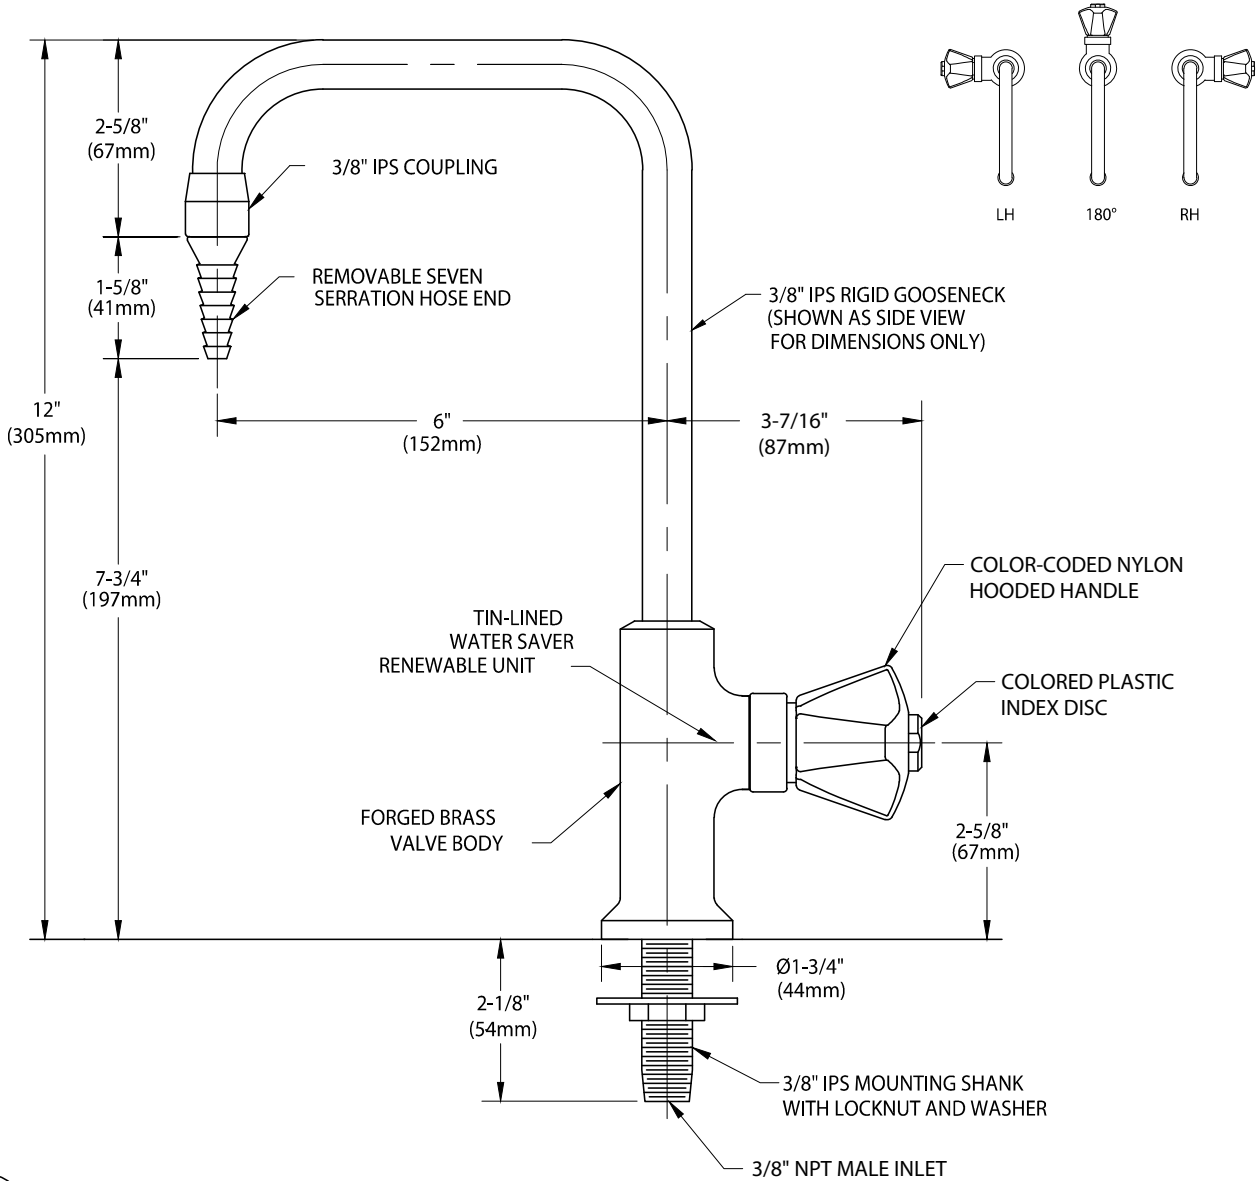

CT691 Pure Water Faucet, Tin-Lined Brass, Deck Mounted, 6" Rigid Gooseneck

TIN-LINED WATER SAVER RENEWABLE UNIT WITH REPLACEABLE STAINLESS STEEL SEAT

NOTES:

1. FIXTURE HAS INTERIOR LINING OF PURE TIN.
2. FIXTURE IS FULLY ASSEMBLED AND FACTORY PRIOR TO SHIPMENT.
3. FIXTURE HAS COLORTECH EPOXY POWDER COATED FINISH. SPECIFY COLOR (WHITE, GRAY OR TAN) WHEN ORDERING.

Measurements may vary ± 1/4".