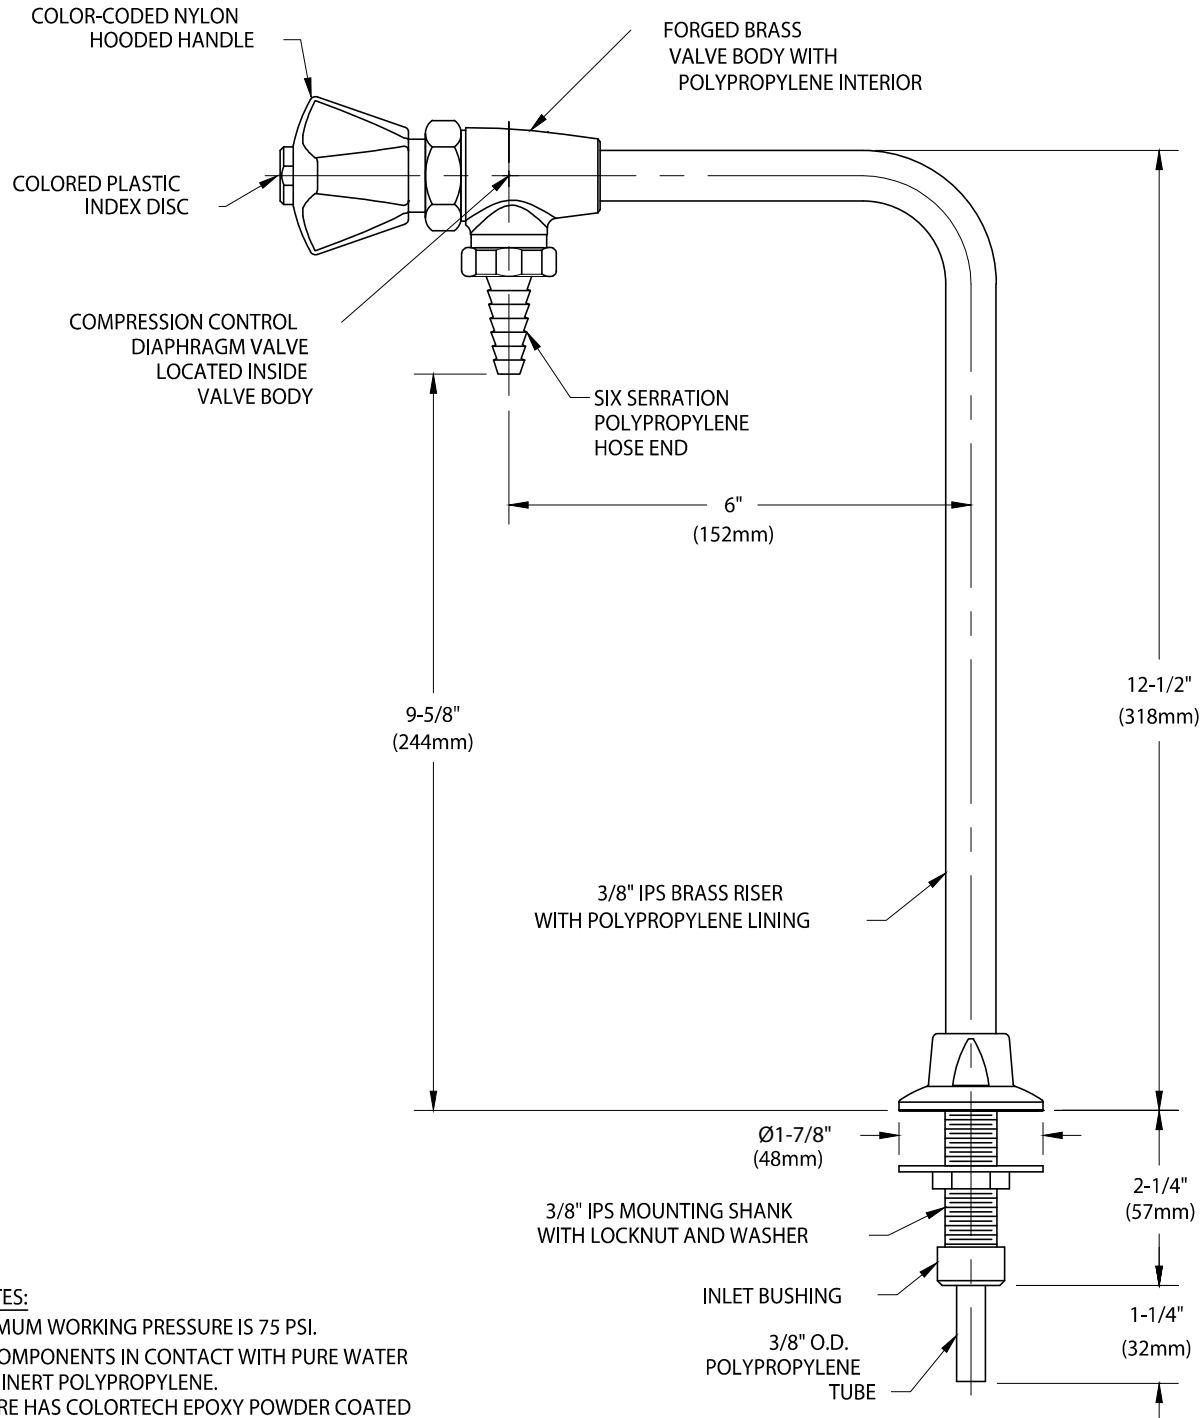

WaterSaver

ColorTech

CT7833

PURE WATER FAUCET, POLYPROPYLENE-LINED, DECK MOUNTED

NOTES:

1. MAXIMUM WORKING PRESSURE IS 75 PSI.
2. ALL COMPONENTS IN CONTACT WITH PURE WATER ARE INERT POLYPROPYLENE.
3. FIXTURE HAS COLORTECH EPOXY POWDER COATED FINISH. SPECIFY COLOR (WHITE, GRAY OR TAN) WHEN ORDERING.

MEASUREMENTS MAY VARY ±1/4" (6mm).

WaterSaver Faucet Co. 312 666 5500 t
701 West Erie Street 312 666 5501 f
Chicago, IL 60654 wsflab.com

Drawing Number:

Revised: 031213-TEC