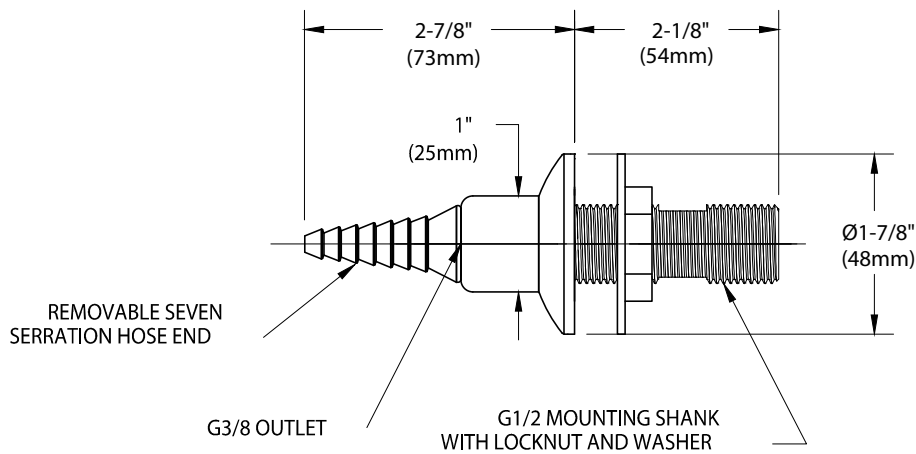

BT020WSA

STRAIGHT OUTLET FITTING, PANEL MOUNTED

MEASUREMENTS MAY VARY ±1/4" (6mm).

WaterSaver Faucet Co. 312 666 5500 t
701 West Erie Street 312 666 5501 f
Chicago, IL 60654 wsflab.com

Drawing Number:

NOTE:
1. FITTING IS FURNISHED WITH A COLORTECH POWDER-COATED FINISH COLOR-CODED PER SERVICE INDEX COLOR AS STANDARD. OTHER FINISHES ARE AVAILABLE UPON REQUEST.