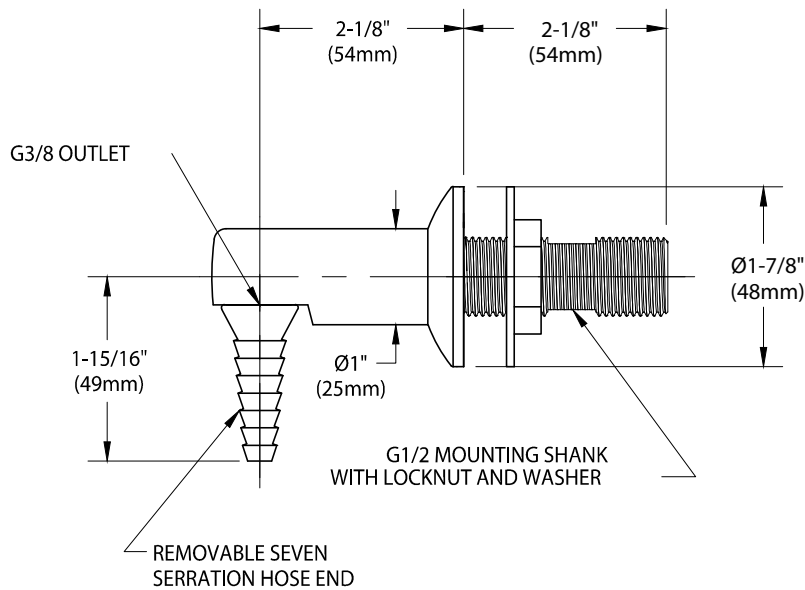

BT050WSA

90° ANGLE OUTLET FITTING, PANEL MOUNTED, 2-1/8" (54mm) SPREAD

NOTE:

1. FITTING IS FURNISHED WITH A COLORTECH POWDER-COATED FINISH COLOR-CODED PER SERVICE INDEX COLOR AS STANDARD. OTHER FINISHES ARE AVAILABLE UPON REQUEST.

MEASUREMENTS MAY VARY ±1/4" (6mm).

WaterSaver Faucet Co. 312 666 5500 t
701 West Erie Street 312 666 5501 f
Chicago, IL 60654 wsflab.com

Drawing Number:

Revised: 022213-TEC