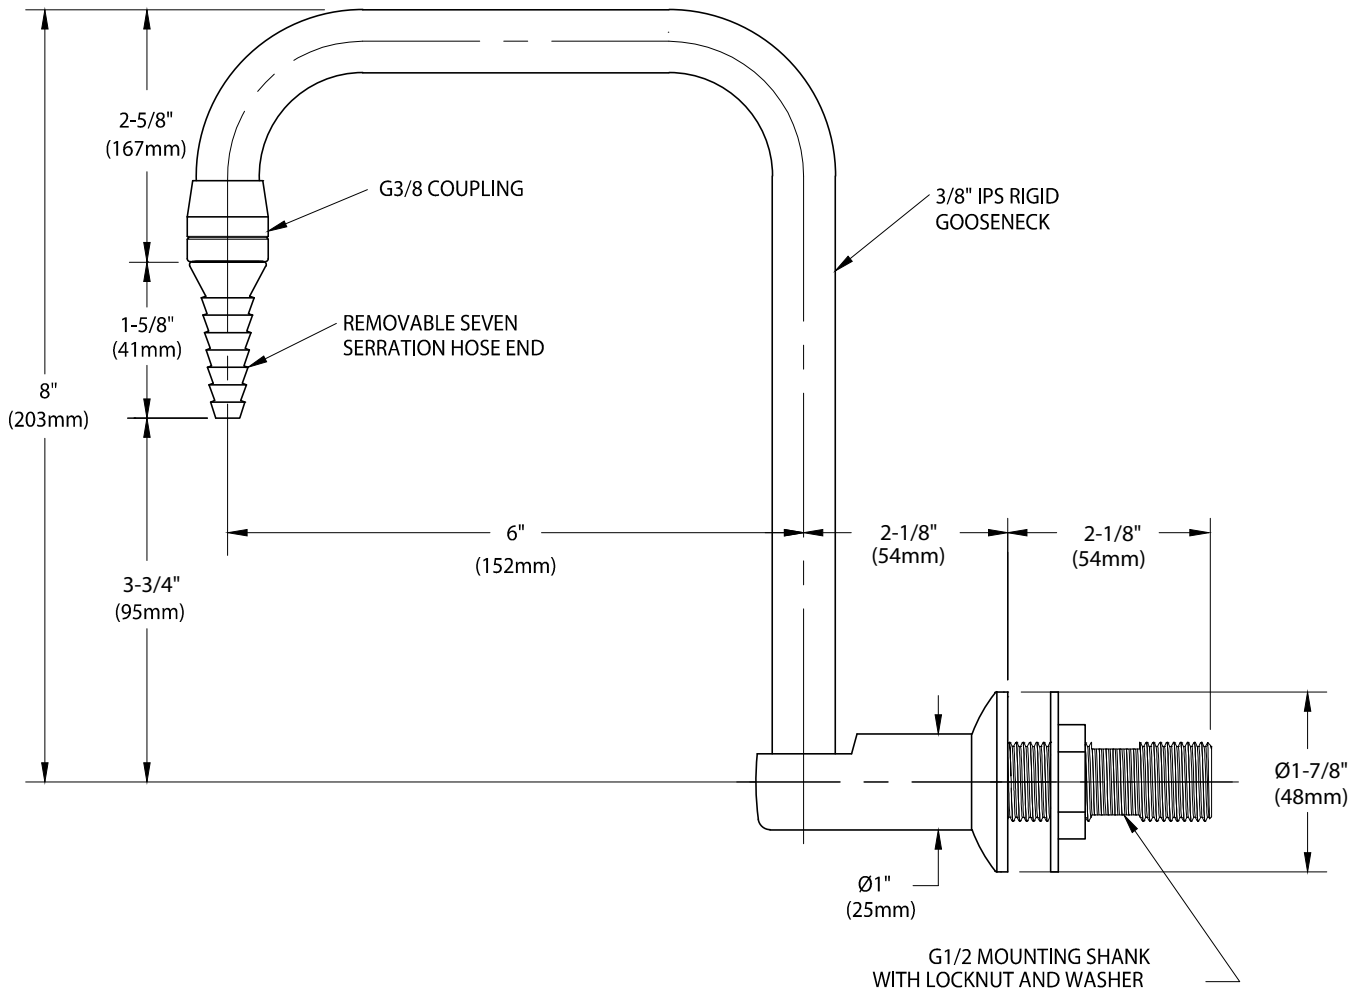

BT071WSA

OUTLET FITTING, 6" RIGID GOOSENECK, PANEL MOUNTED, MOUNTING SHANK

NOTE:

1. FITTING IS FURNISHED WITH A COLORTECH POWDER-COATED FINISH COLOR-CODED PER SERVICE INDEX COLOR AS STANDARD. OTHER FINISHES ARE AVAILABLE UPON REQUEST.

MEASUREMENTS MAY VARY $\pm 1/4"$ (6mm).

WaterSaver Faucet Co. 312 666 5500 t
701 West Erie Street 312 666 5501 f
Chicago, IL 60654 wsflab.com

Drawing Number:

Revised: 022213-TEC