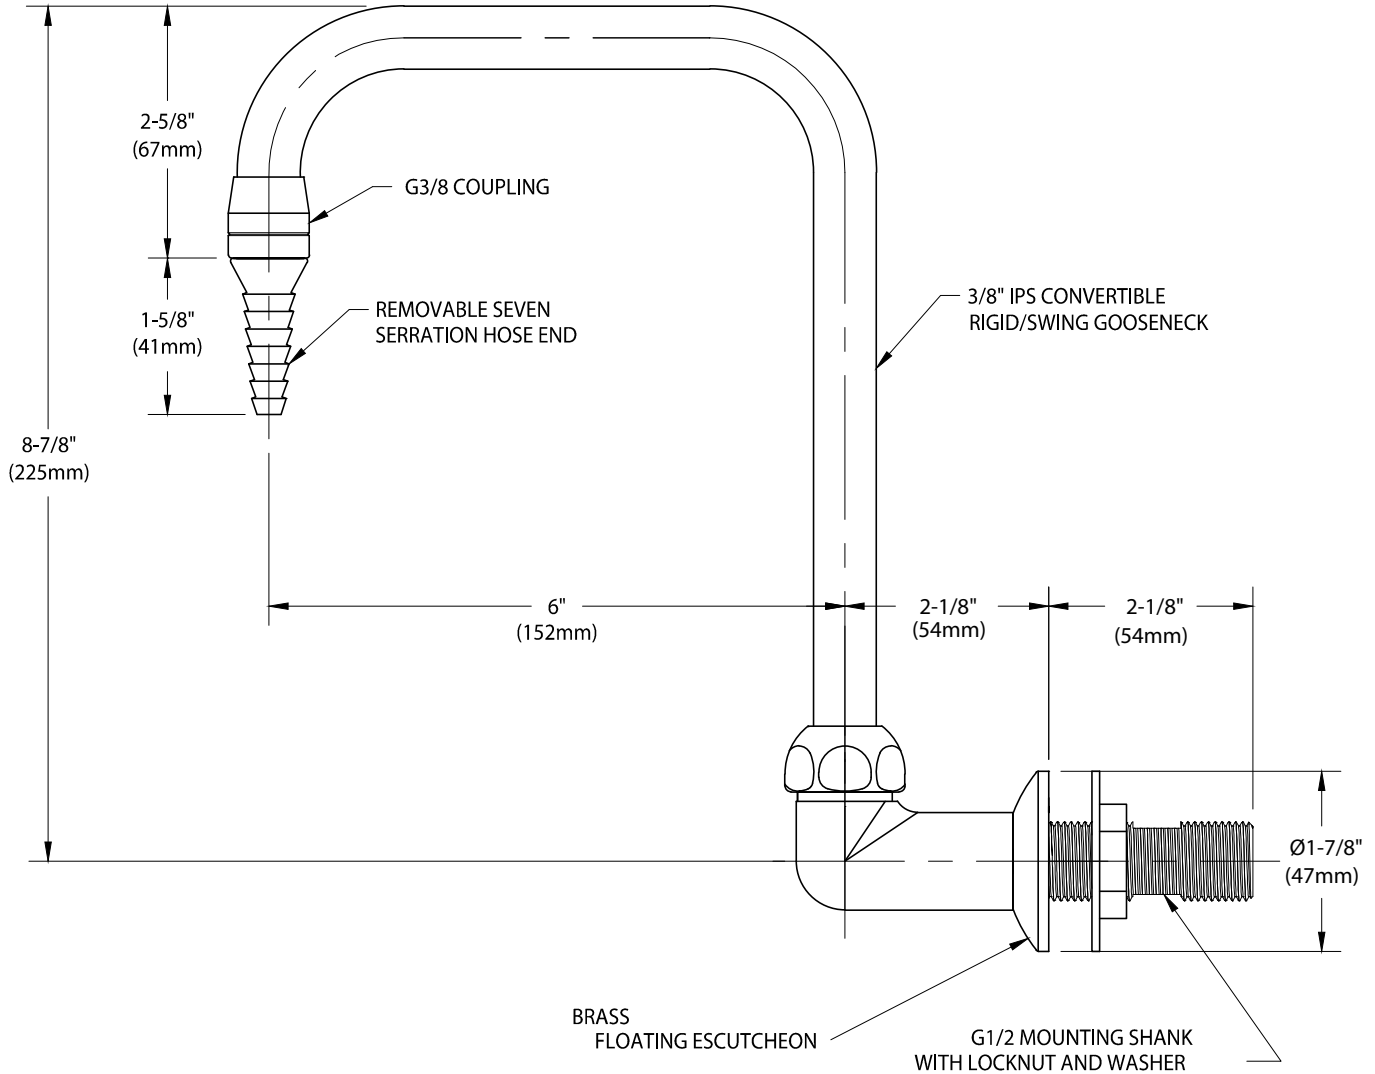

BT074WSA

RIGID/SWING GOOSENECK OUTLET FITTING, PANEL MOUNTED

NOTE:

1. FITTING IS FURNISHED WITH A COLORTECH POWDER-COATED FINISH COLOR-CODED PER SERVICE INDEX COLOR AS STANDARD. OTHER FINISHES ARE AVAILABLE UPON REQUEST.

MEASUREMENTS MAY VARY ±1/4" (6mm).

WaterSaver Faucet Co. 312 666 5500 t
701 West Erie Street 312 666 5501 f
Chicago, IL 60654 wsflab.com

Drawing Number:

Revised: 073013-TEC