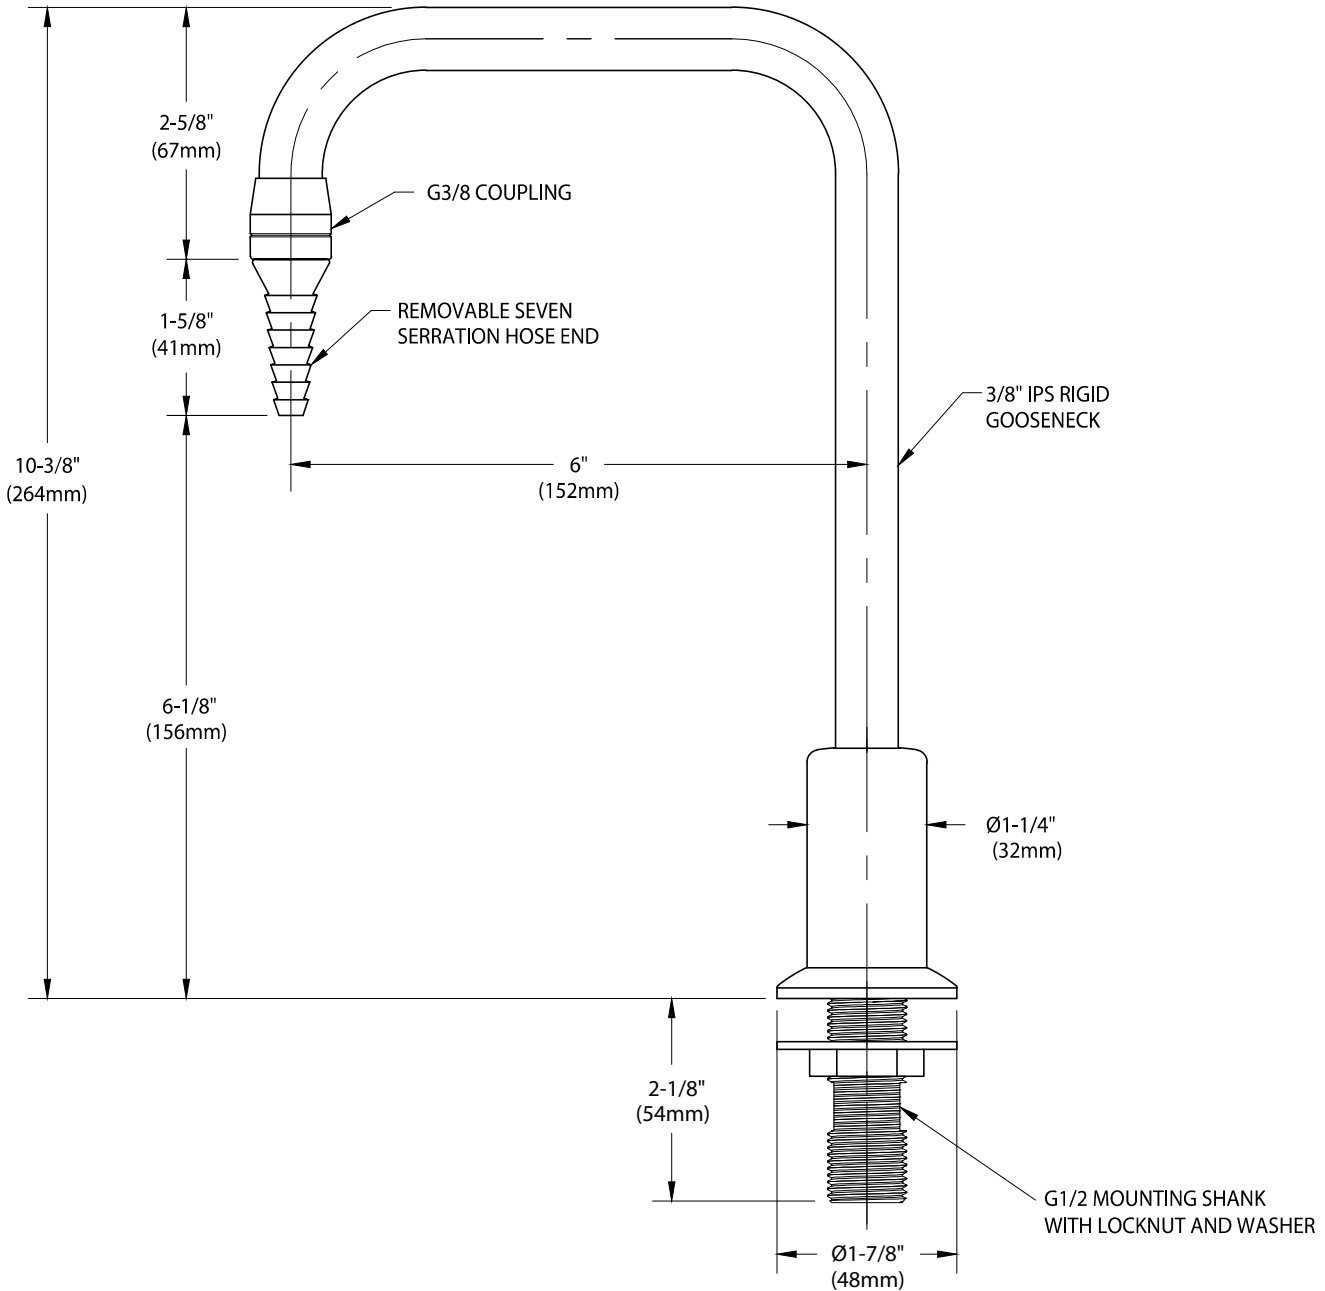

WaterSaver

ColorTech BT

BT081WSA

OUTLET FITTING, 6" RIGID GOOSENECK, DECK MOUNTED, MOUNTING SHANK

BT084WSA

SAME AS ABOVE EXCEPT WITH RIGID/SWING GOOSENECK

NOTE:

1. FITTING IS FURNISHED WITH A COLORTECH POWDER-COATED FINISH COLOR-CODED PER SERVICE INDEX COLOR AS STANDARD. OTHER FINISHES ARE AVAILABLE UPON REQUEST.

MEASUREMENTS MAY VARY ±1/4" (6mm).

WaterSaver Faucet Co. 312 666 5500 t
701 West Erie Street 312 666 5501 f
Chicago, IL 60654 wsflab.com

Drawing Number:

Revised: 022213-TEC