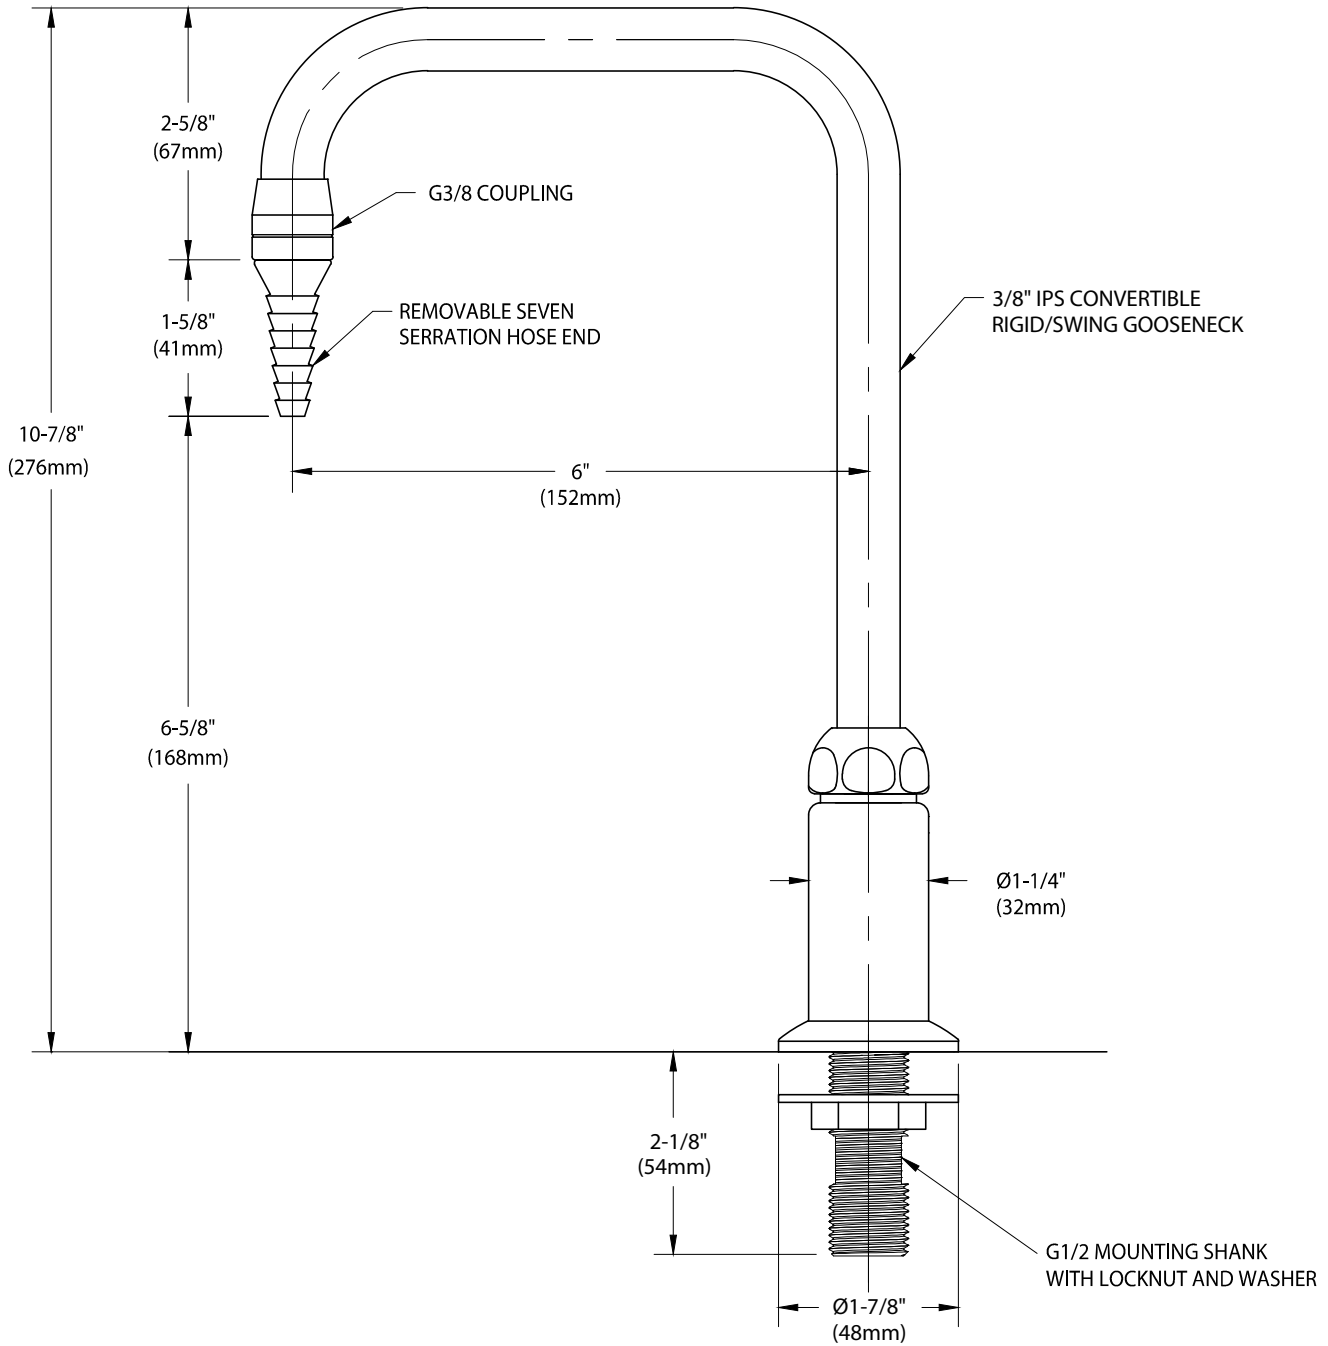

BT084WSA

OUTLET FITTING, 6" RIGID/SWING GOOSENECK, DECK MOUNTED, MOUNTING SHANK

NOTE:

- FITTING IS FURNISHED WITH A COLORTECH POWDER-COATED FINISH COLOR-CODED PER SERVICE INDEX COLOR AS STANDARD. OTHER FINISHES ARE AVAILABLE UPON REQUEST.

MEASUREMENTS MAY VARY ±1/4" (6mm).

WaterSaver Faucet Co. 312 666 5500 t
 701 West Erie Street 312 666 5501 f
 Chicago, IL 60654 wsflab.com

Drawing Number:

Revised: 022213-TEC