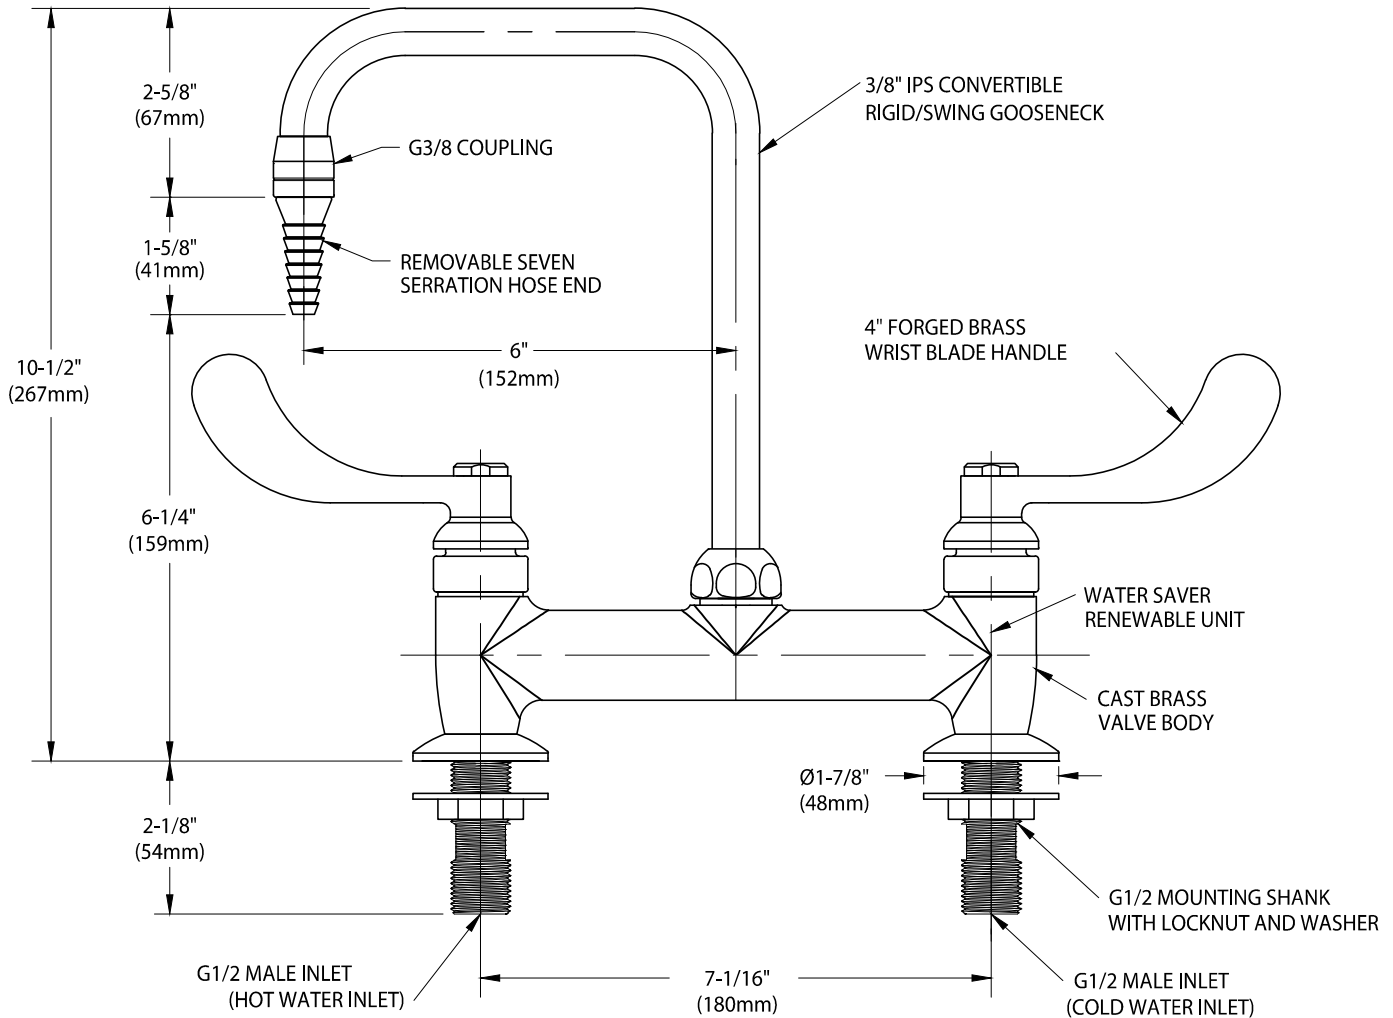

### BT1614BH-WSA

LABORATORY MIXER TAP, DECK MOUNTED, RIGID/SWING GOOSENECK, WRIST BLADE HANDLES

WATER SAVER RENEWABLE UNIT WITH REPLACEABLE STAINLESS STEEL SEAT

MEASUREMENTS MAY VARY ±1/4" (6mm).

- NOTES:**
1. FIXTURE IS FULLY ASSEMBLED AND FACTORY TESTED PRIOR TO SHIPMENT.
  2. FIXTURE HAS COLORTECH EPOXY POWDER COATED FINISH. SPECIFY COLOR (WHITE, GRAY OR TAN) WHEN ORDERING.