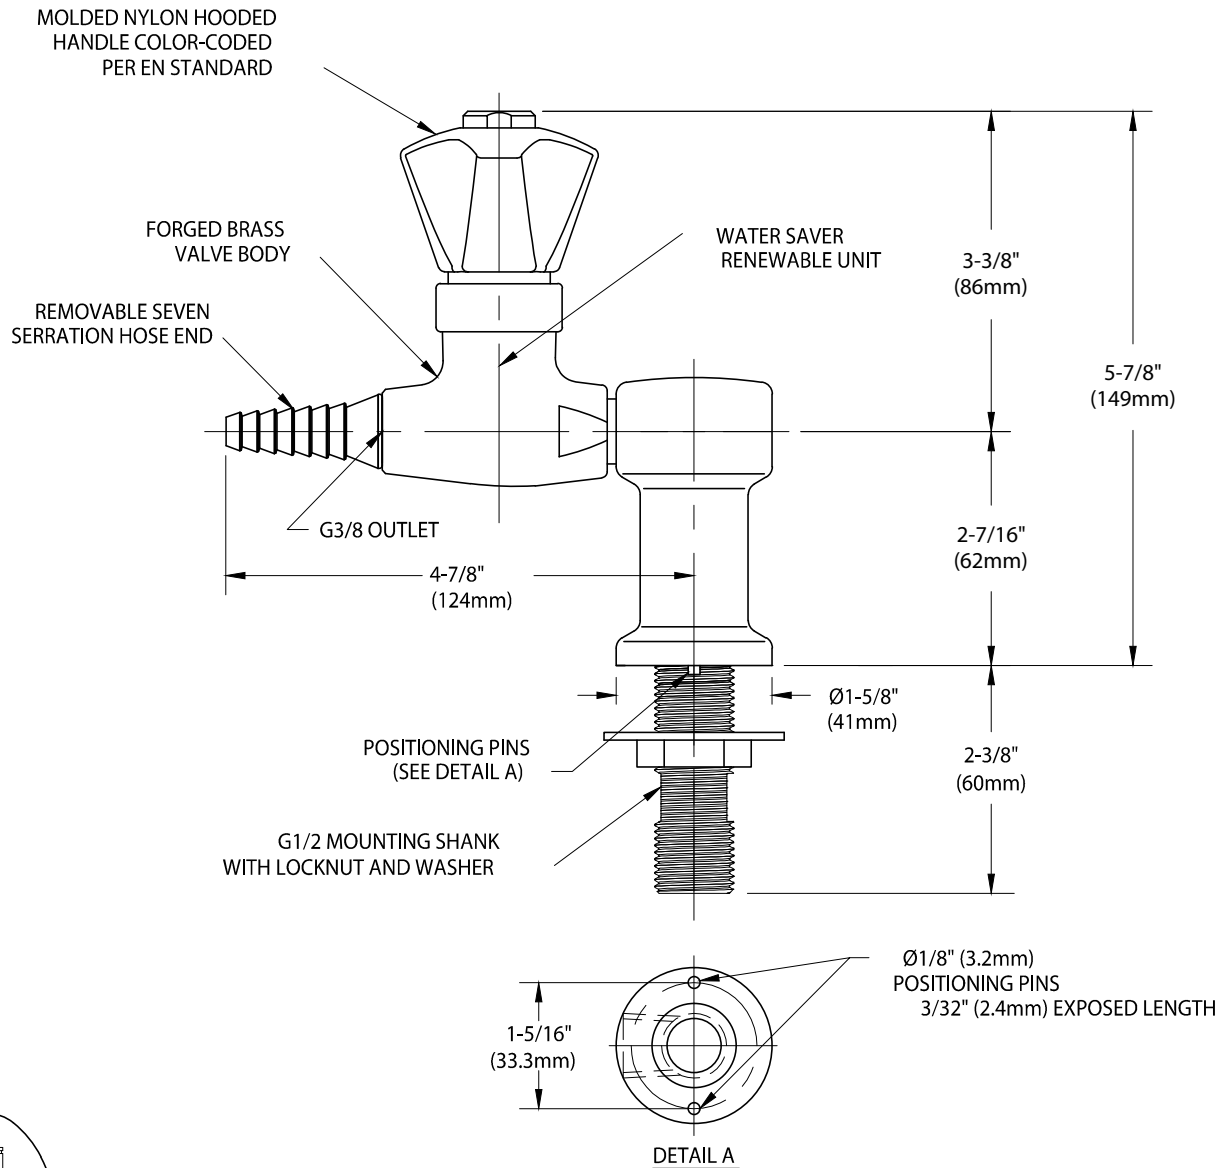

WaterSaver

ColorTech BT

BT2800-231WSA

LABORATORY WATER VALVE FITTING, DECK MOUNTED SINGLE

WATER SAVER RENEWABLE UNIT WITH REPLACEABLE STAINLESS STEEL SEAT

MEASUREMENTS MAY VARY $\pm 1/4"$ (6mm).

- NOTES:**
1. FITTING IS FULLY ASSEMBLED AND FACTORY TESTED PRIOR TO SHIPMENT.
 2. IF CERAMIC DISC UNIT IS DESIRED, ORDER BTC2800-231WSA.
 3. FITTING HAS COLORTECH EPOXY POWDER COATED FINISH. SPECIFY COLOR (WHITE, GRAY OR TAN) WHEN ORDERING.