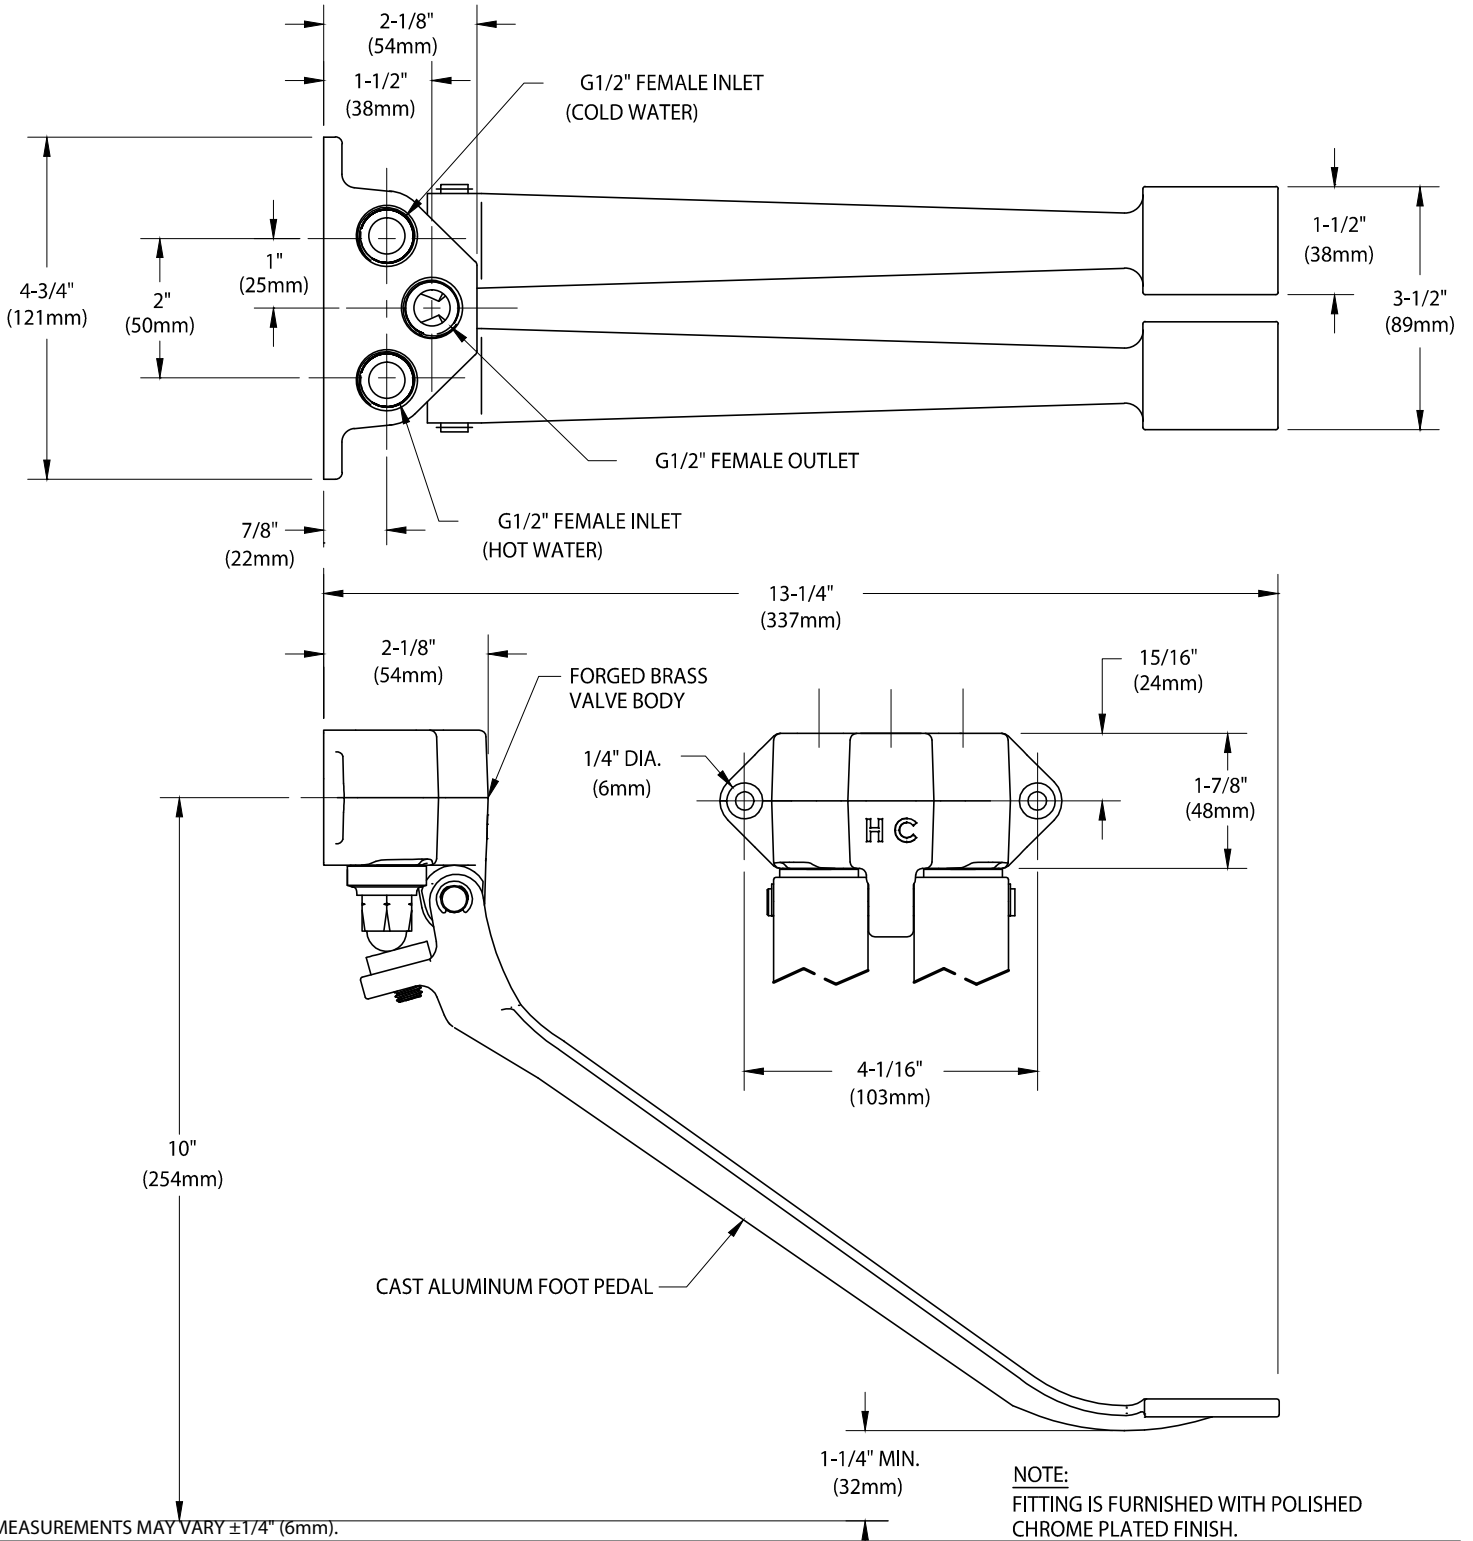

BT3010

WALL MOUNTED FOOT-OPERATED SELF-CLOSING MIXING VALVE

MEASUREMENTS MAY VARY ±1/4" (6mm).