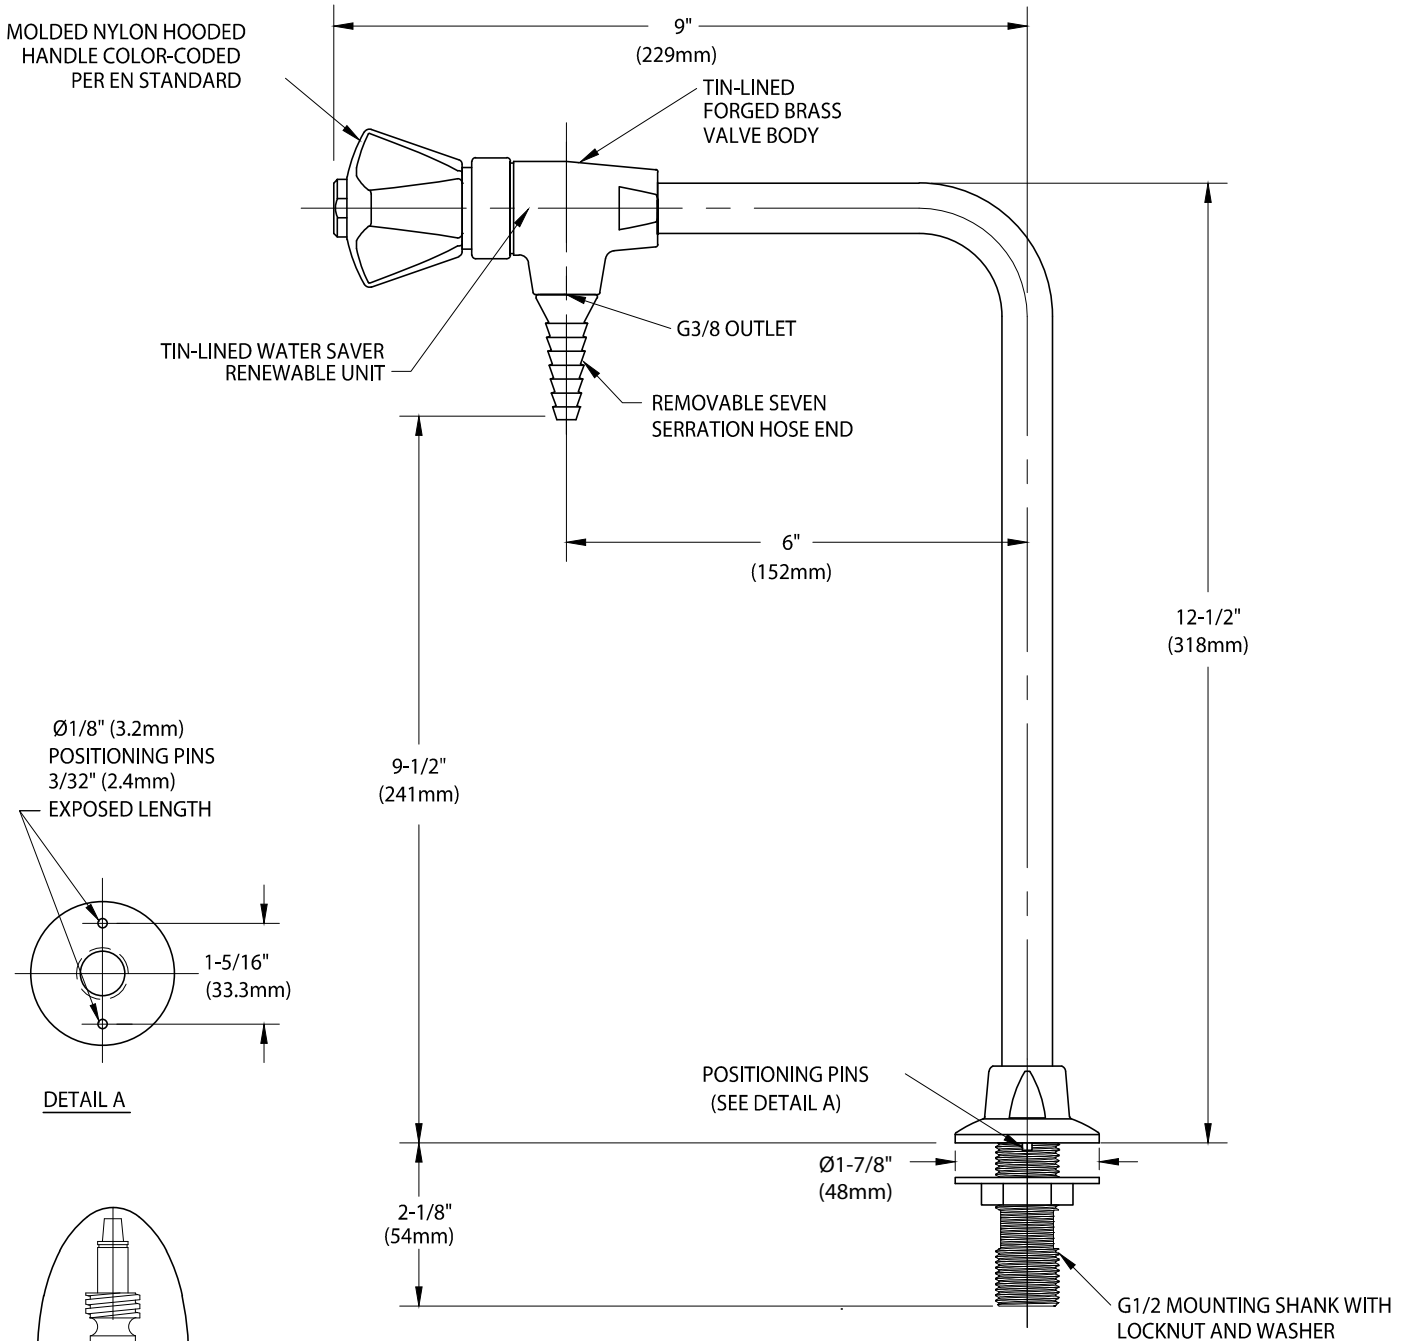

### BT3133

PURE WATER TAP, TIN-LINED BRASS, DECK MOUNTED, MANUAL CONTROL

### BT3133SC

SAME AS ABOVE EXCEPT WITH SELF-CLOSING CONTROL

#### NOTES

1. FITTING HAS INTERIOR LINING OF PURE TIN.
2. FITTING IS FULLY ASSEMBLED AND FACTORY TESTED PRIOR TO SHIPMENT.
3. FITTING HAS COLORTECH EPOXY POWDER COATED FINISH. SPECIFY COLOR (WHITE, GRAY OR TAN) WHEN ORDERING.