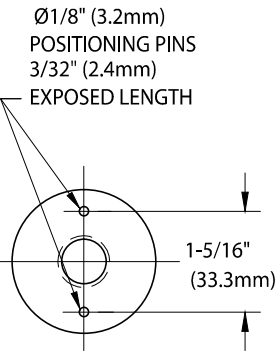

WaterSaver

ColorTech BT

BT380

SINGLE WATER TAP, DECK MOUNTED

DETAIL A

WATER SAVER RENEWABLE UNIT WITH REPLACEABLE STAINLESS STEEL SEAT

MEASUREMENTS MAY VARY $\pm 1/4"$ (6mm).

NOTES:

1. FITTING IS FULLY ASSEMBLED AND FACTORY TESTED PRIOR TO SHIPMENT.
2. FITTING HAS COLORTECH EPOXY POWDER COATED FINISH. SPECIFY COLOR (WHITE, GRAY OR TAN) WHEN ORDERING.
3. IF CERAMIC DISC UNIT IS DESIRED, ORDER BTC380.