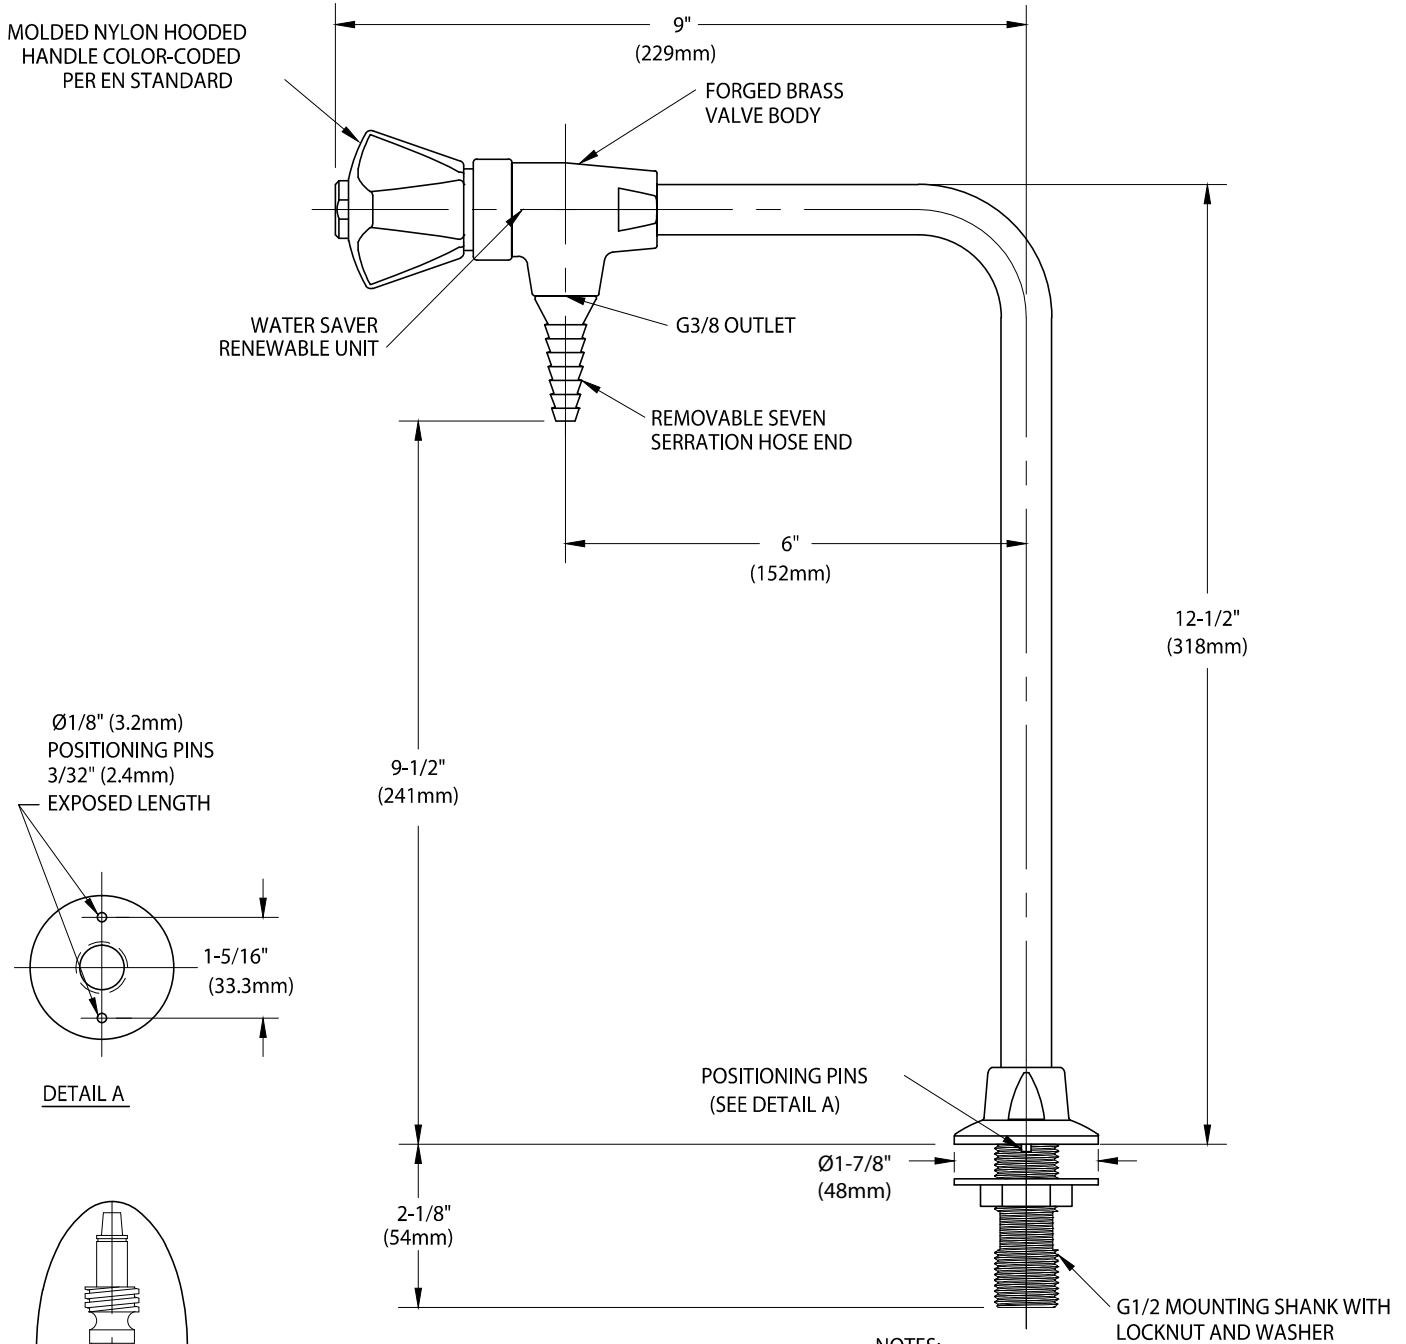

WaterSaver

ColorTech BT

BT380

SINGLE WATER TAP, DECK MOUNTED

DETAIL A

WATER SAVER RENEWABLE UNIT WITH REPLACEABLE STAINLESS STEEL SEAT

MEASUREMENTS MAY VARY $\pm 1/4"$ (6mm).

NOTES:

1. FITTING IS FULLY ASSEMBLED AND FACTORY TESTED PRIOR TO SHIPMENT.
2. FITTING HAS COLORTECH EPOXY POWDER COATED FINISH. SPECIFY COLOR (WHITE, GRAY OR TAN) WHEN ORDERING.
3. IF CERAMIC DISC UNIT IS DESIRED, ORDER BTC380.