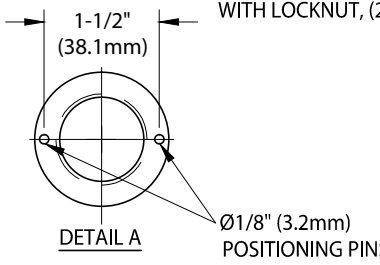

### BT414BH

LABORATORY MIXER TAP, DECK MOUNTED, 6" RIGID/SWING GOOSENECK, WRIST BLADE HANDLES

- NOTES:**
1. FITTING IS FULLY ASSEMBLED AND FACTORY TESTED PRIOR TO SHIPMENT.
  2. FITTING HAS COLORTECH EPOXY POWDER COATED FINISH. SPECIFY COLOR (WHITE, GRAY OR TAN) WHEN ORDERING.
  3. IF CERAMIC DISC UNIT IS DESIRED, ORDER BTC414BH.