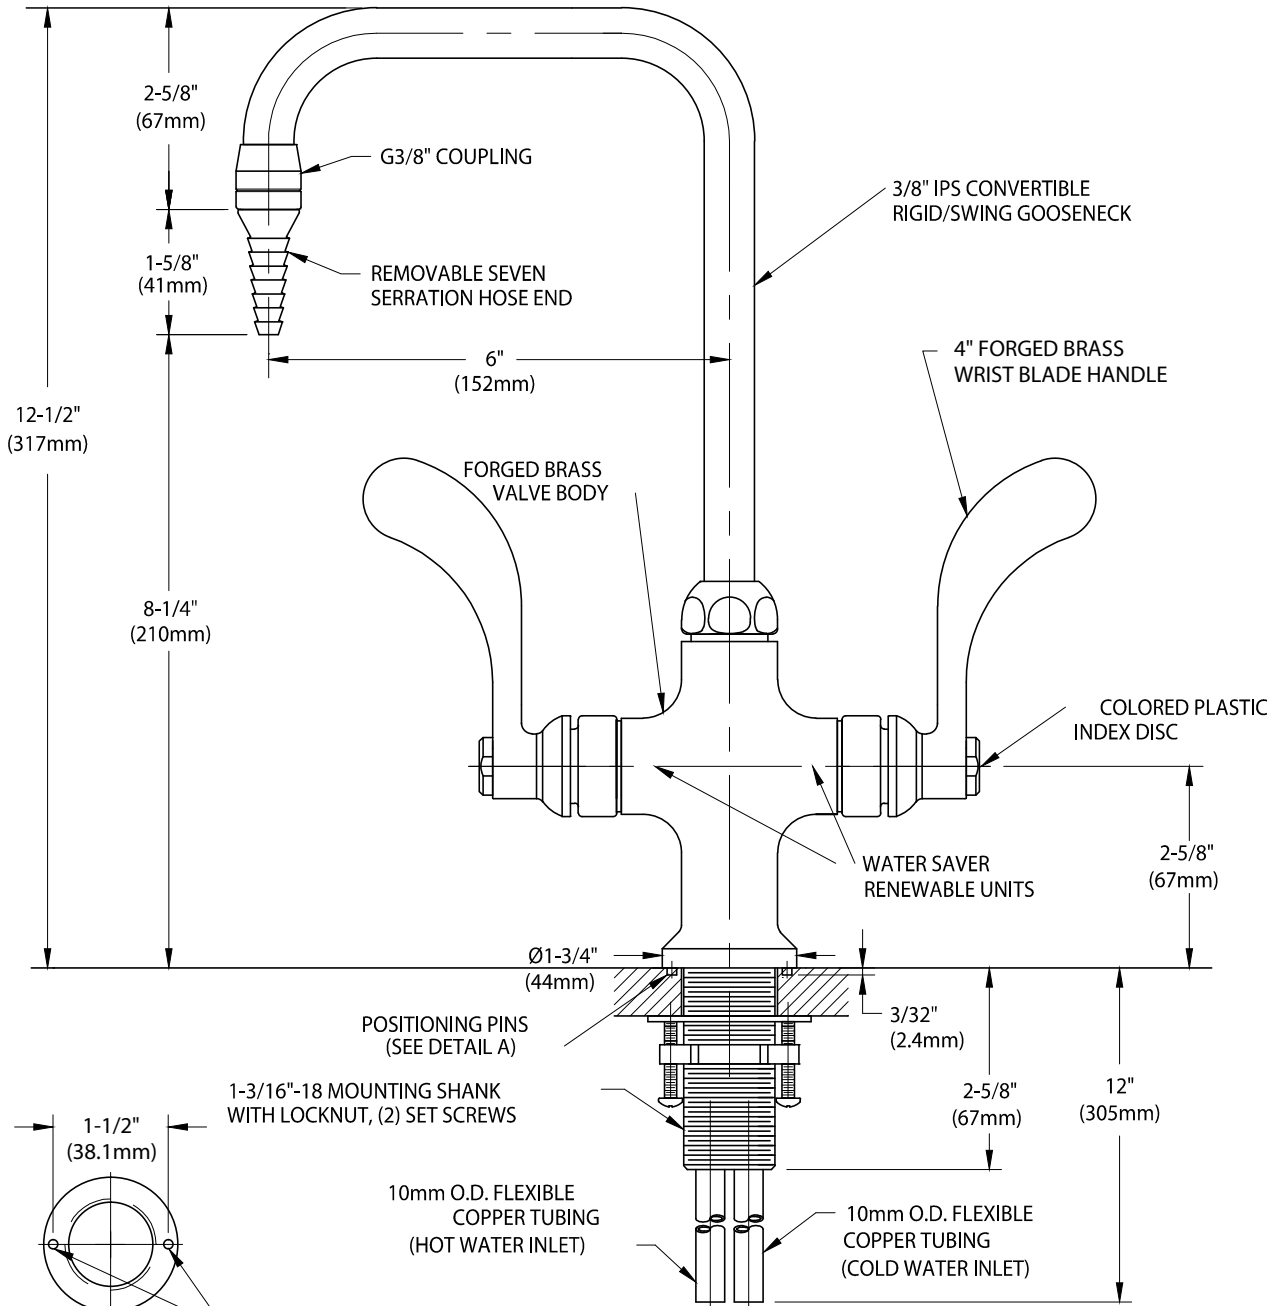

### BT414BH

LABORATORY MIXER TAP, DECK MOUNTED, 6" RIGID/SWING GOOSENECK, WRIST BLADE HANDLES

- NOTES:**
1. FITTING IS FULLY ASSEMBLED AND FACTORY TESTED PRIOR TO SHIPMENT.
  2. FITTING HAS COLORTECH EPOXY POWDER COATED FINISH. SPECIFY COLOR (WHITE, GRAY OR TAN) WHEN ORDERING.
  3. IF CERAMIC DISC UNIT IS DESIRED, ORDER BTC414BH.

WATER SAVER RENEWABLE UNIT WITH REPLACEABLE STAINLESS STEEL SEAT

MEASUREMENTS MAY VARY ±1/4" (6mm).

WaterSaver Faucet Co. 312 666 5500 t  
701 West Erie Street 312 666 5501 f  
Chicago, IL 60654 wsflab.com

Drawing Number:

Revised: 040513-TEC