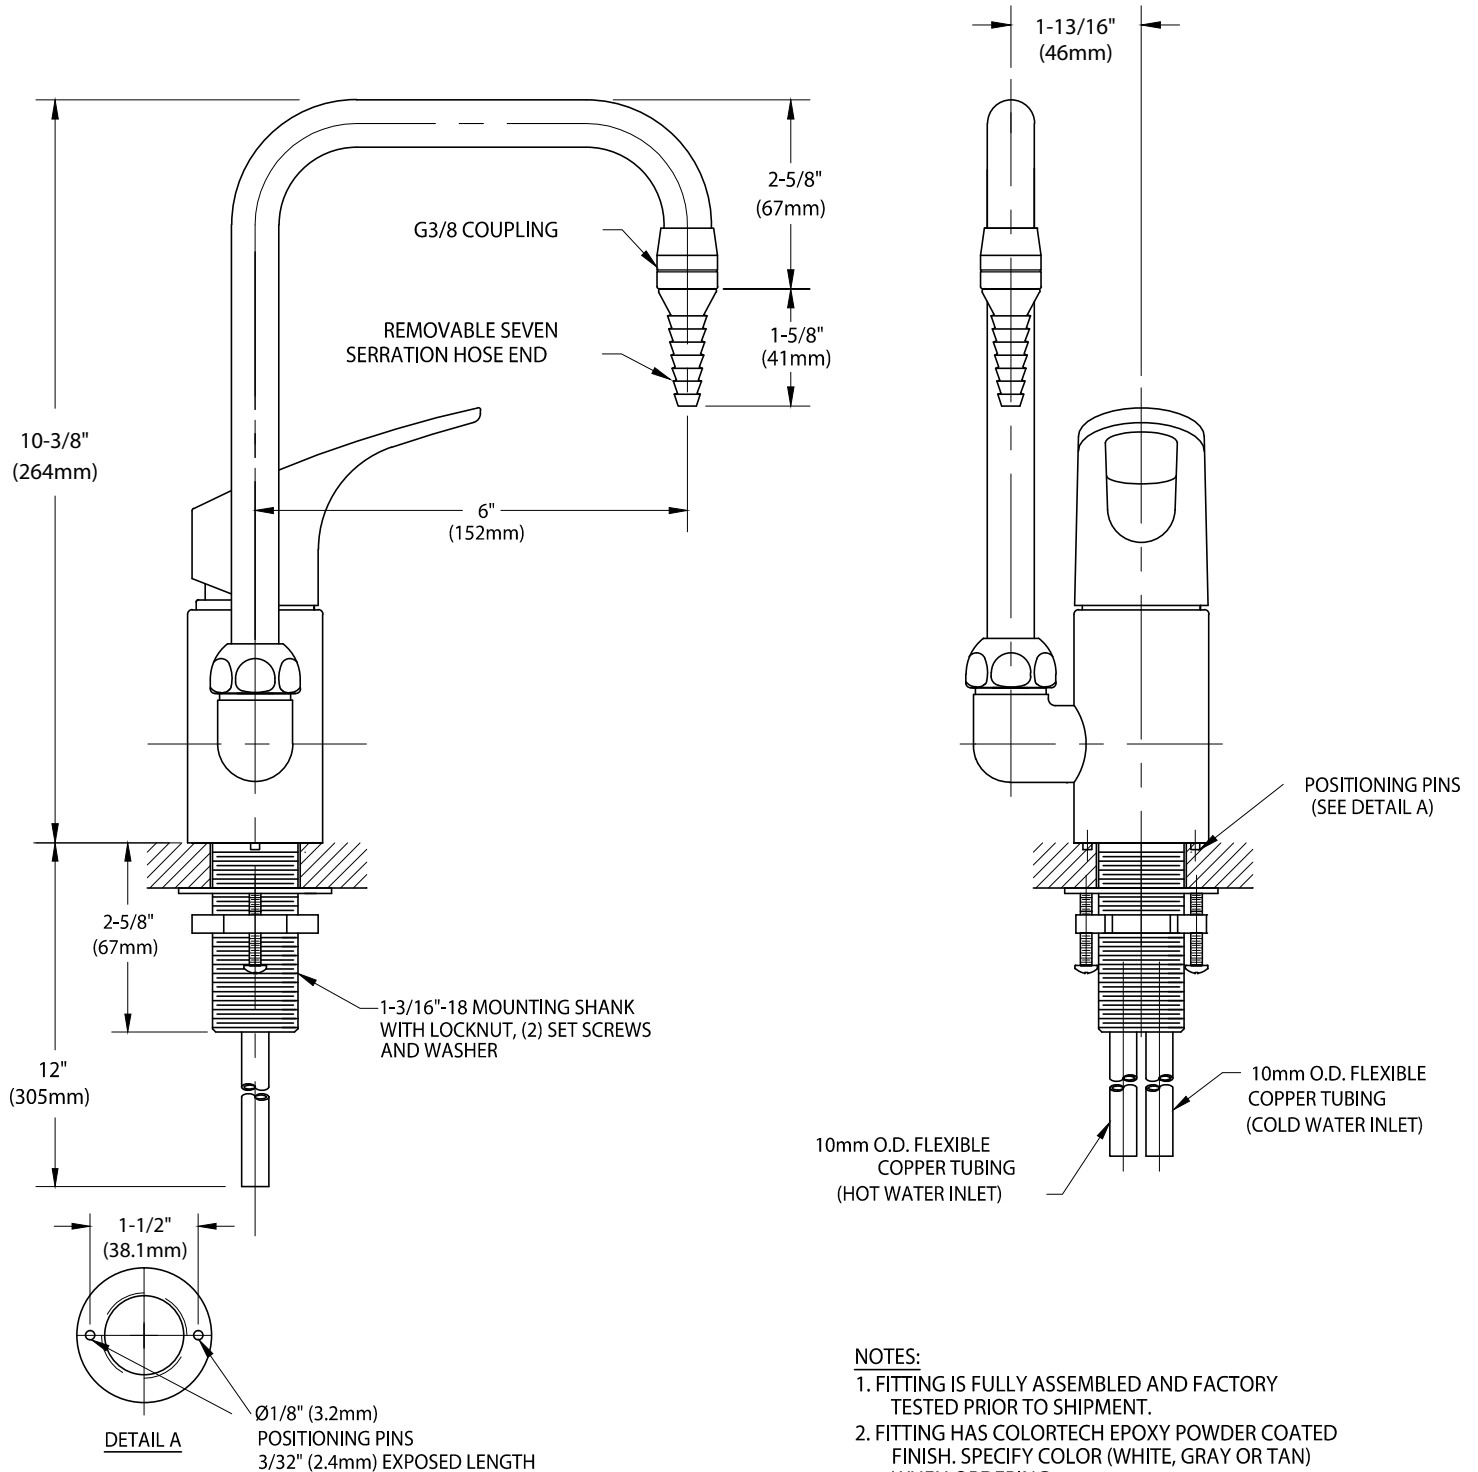

### BT4604

#### SINGLE HANDLE MIXER TAP, 6" RIGID/SWING GOOSENECK

MEASUREMENTS MAY VARY ±1/4" (6mm).