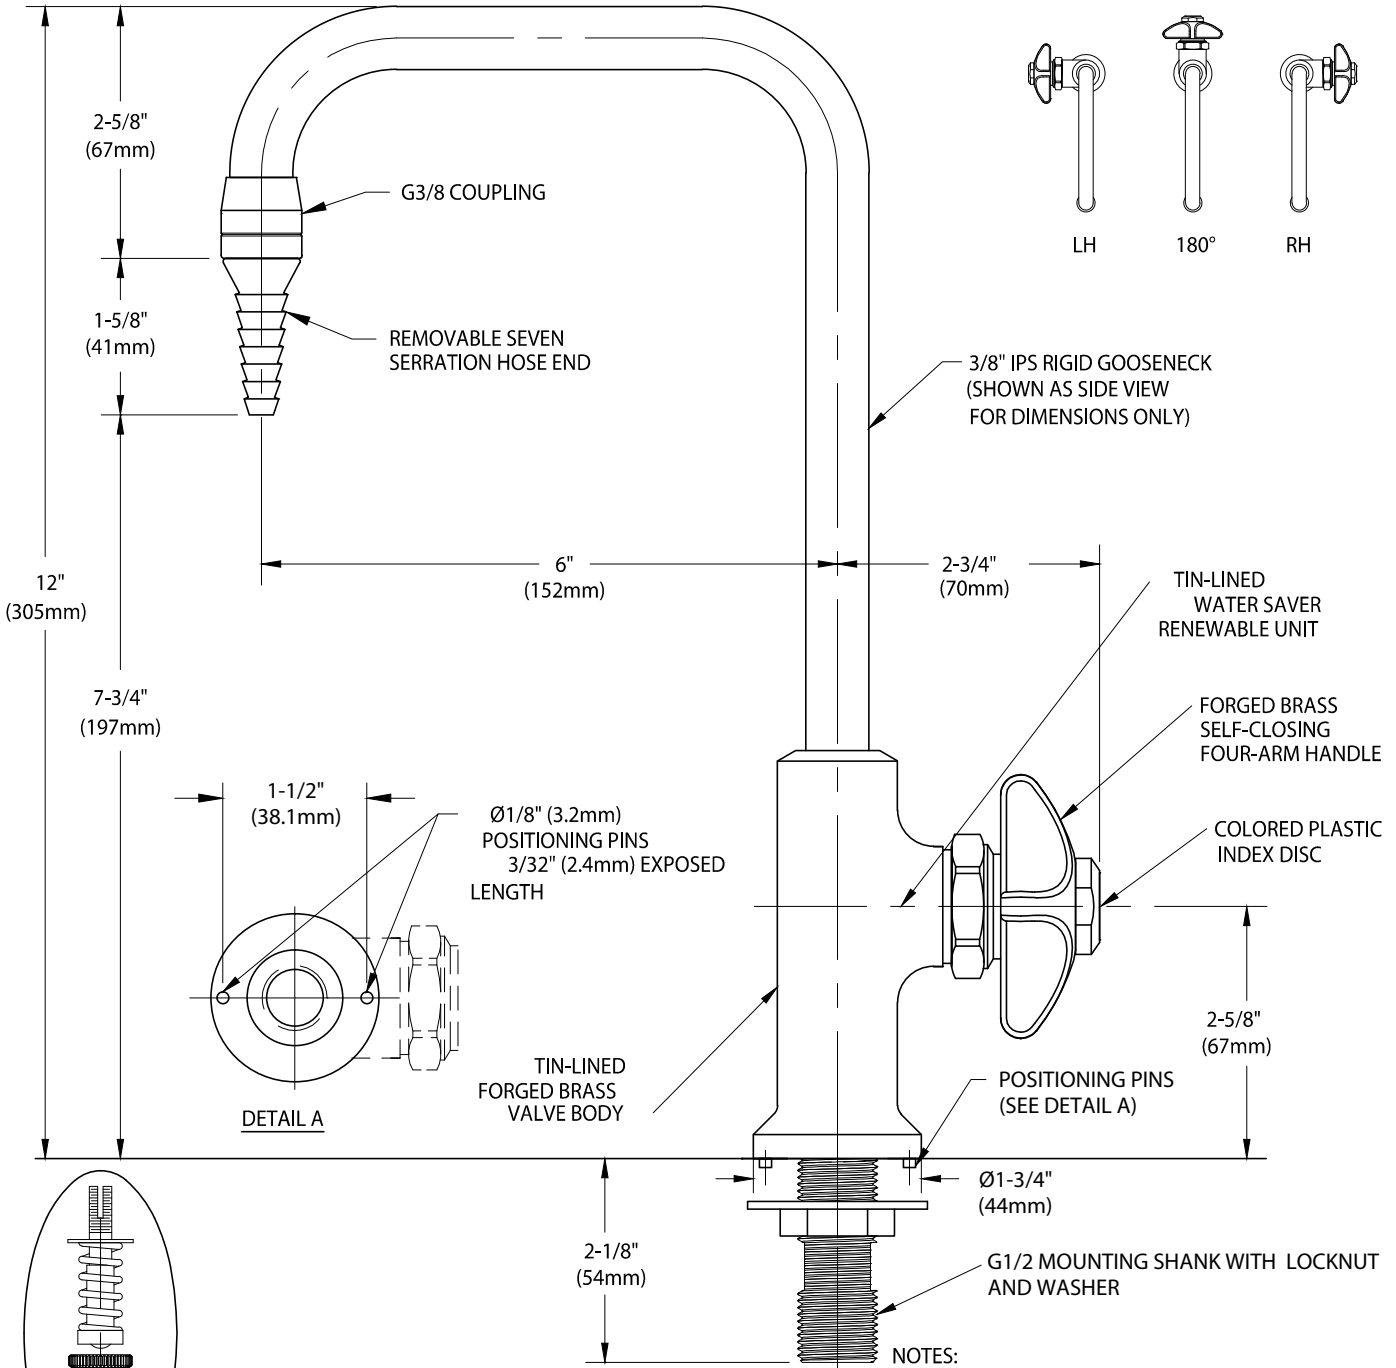

## ColorTech BT

### BT681

PURE WATER TAP, TIN-LINED BRASS, DECK MOUNTED, SELF-CLOSING CONTROL, 6" RIGID GOOSENECK

**NOTES:**

1. FIXTURE HAS INTERIOR LINING OF PURE TIN.
2. FIXTURE IS FULLY ASSEMBLED AND FACTORY TESTED PRIOR TO SHIPMENT.
3. FIXTURE HAS COLORTECH EPOXY POWDER COATED FINISH. SPECIFY COLOR (WHITE, GRAY OR TAN) WHEN ORDERING.

MEASUREMENTS MAY VARY ±1/4" (6mm).

WaterSaver Faucet Co. 312 666 5500 t  
 701 West Erie Street 312 666 5501 f  
 Chicago, IL 60654 wsflab.com

Drawing Number:

Revised: 073013-TEC