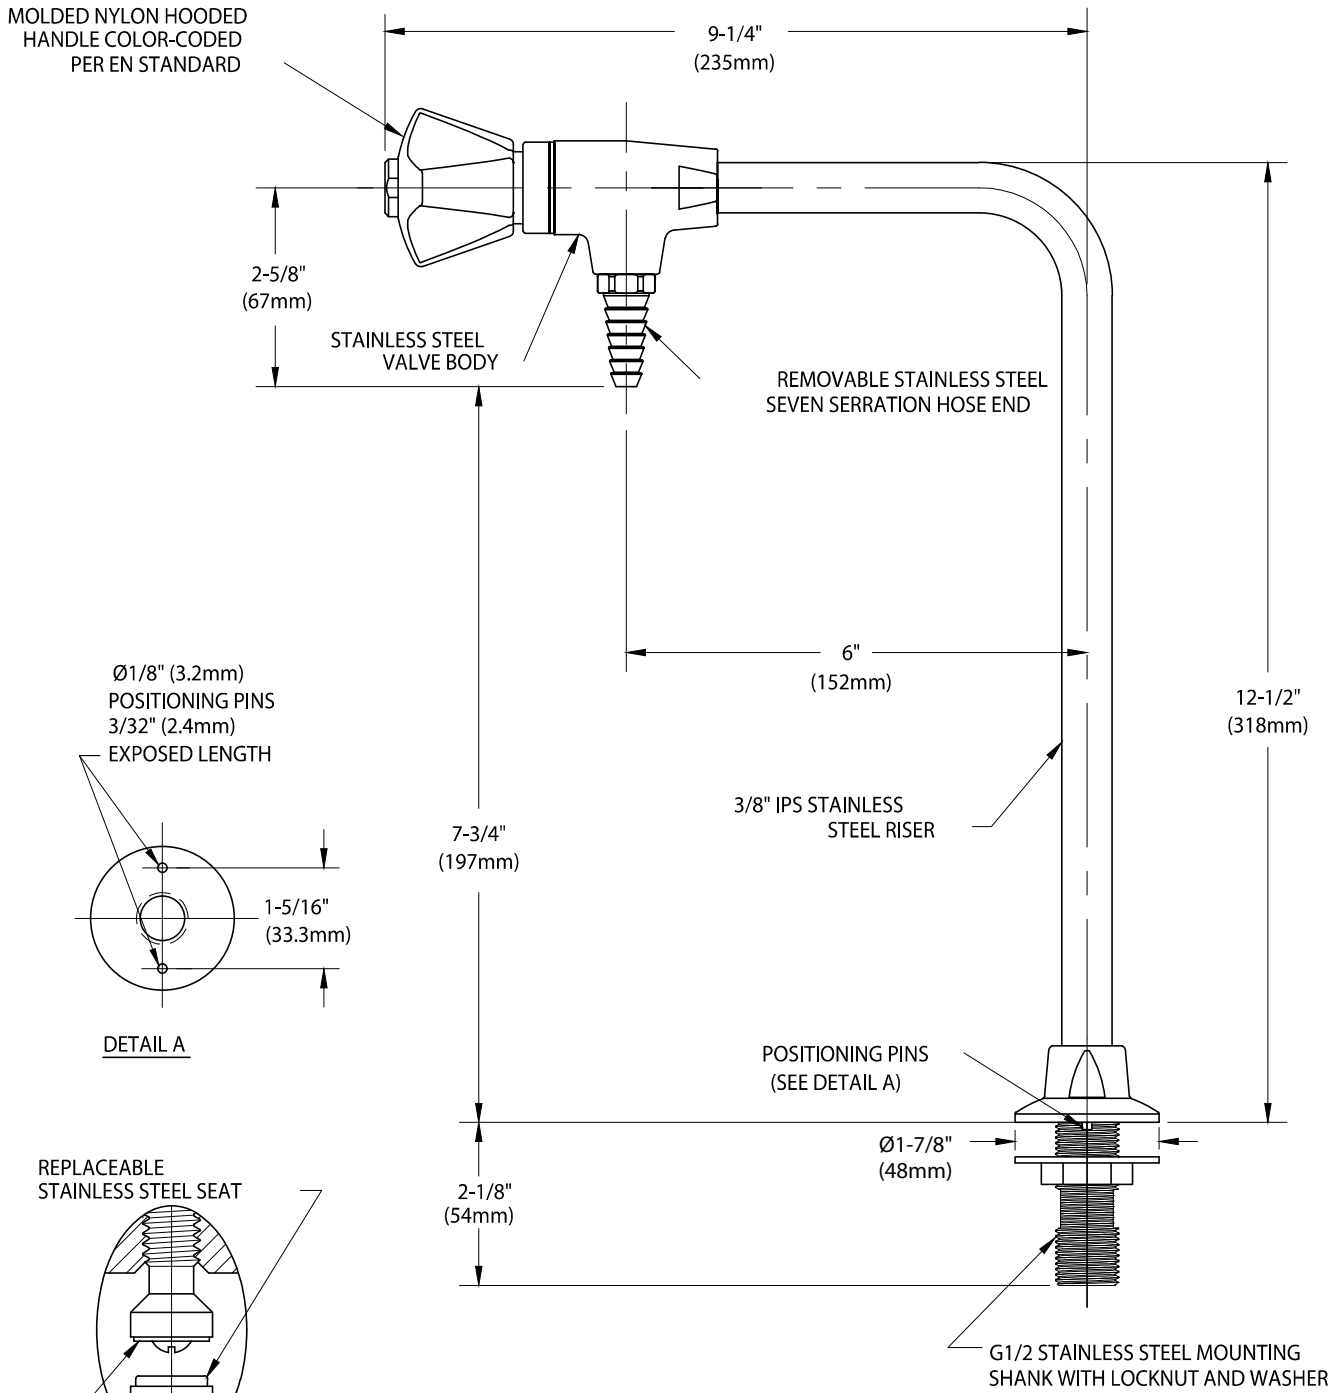

WaterSaver

ColorTech BT

BT6833

STAINLESS STEEL PURE WATER TAP, DECK MOUNTED

NOTES:

1. VALVE BODY, MOUNTING FITTING AND OTHER COMPONENTS ARE TYPE 316 STAINLESS STEEL.

MEASUREMENTS MAY VARY ±1/4" (6mm).

WaterSaver Faucet Co. 312 666 5500 t
 701 West Erie Street 312 666 5501 f
 Chicago, IL 60654 wsflab.com

Drawing Number:

Revised: 070214-TEC