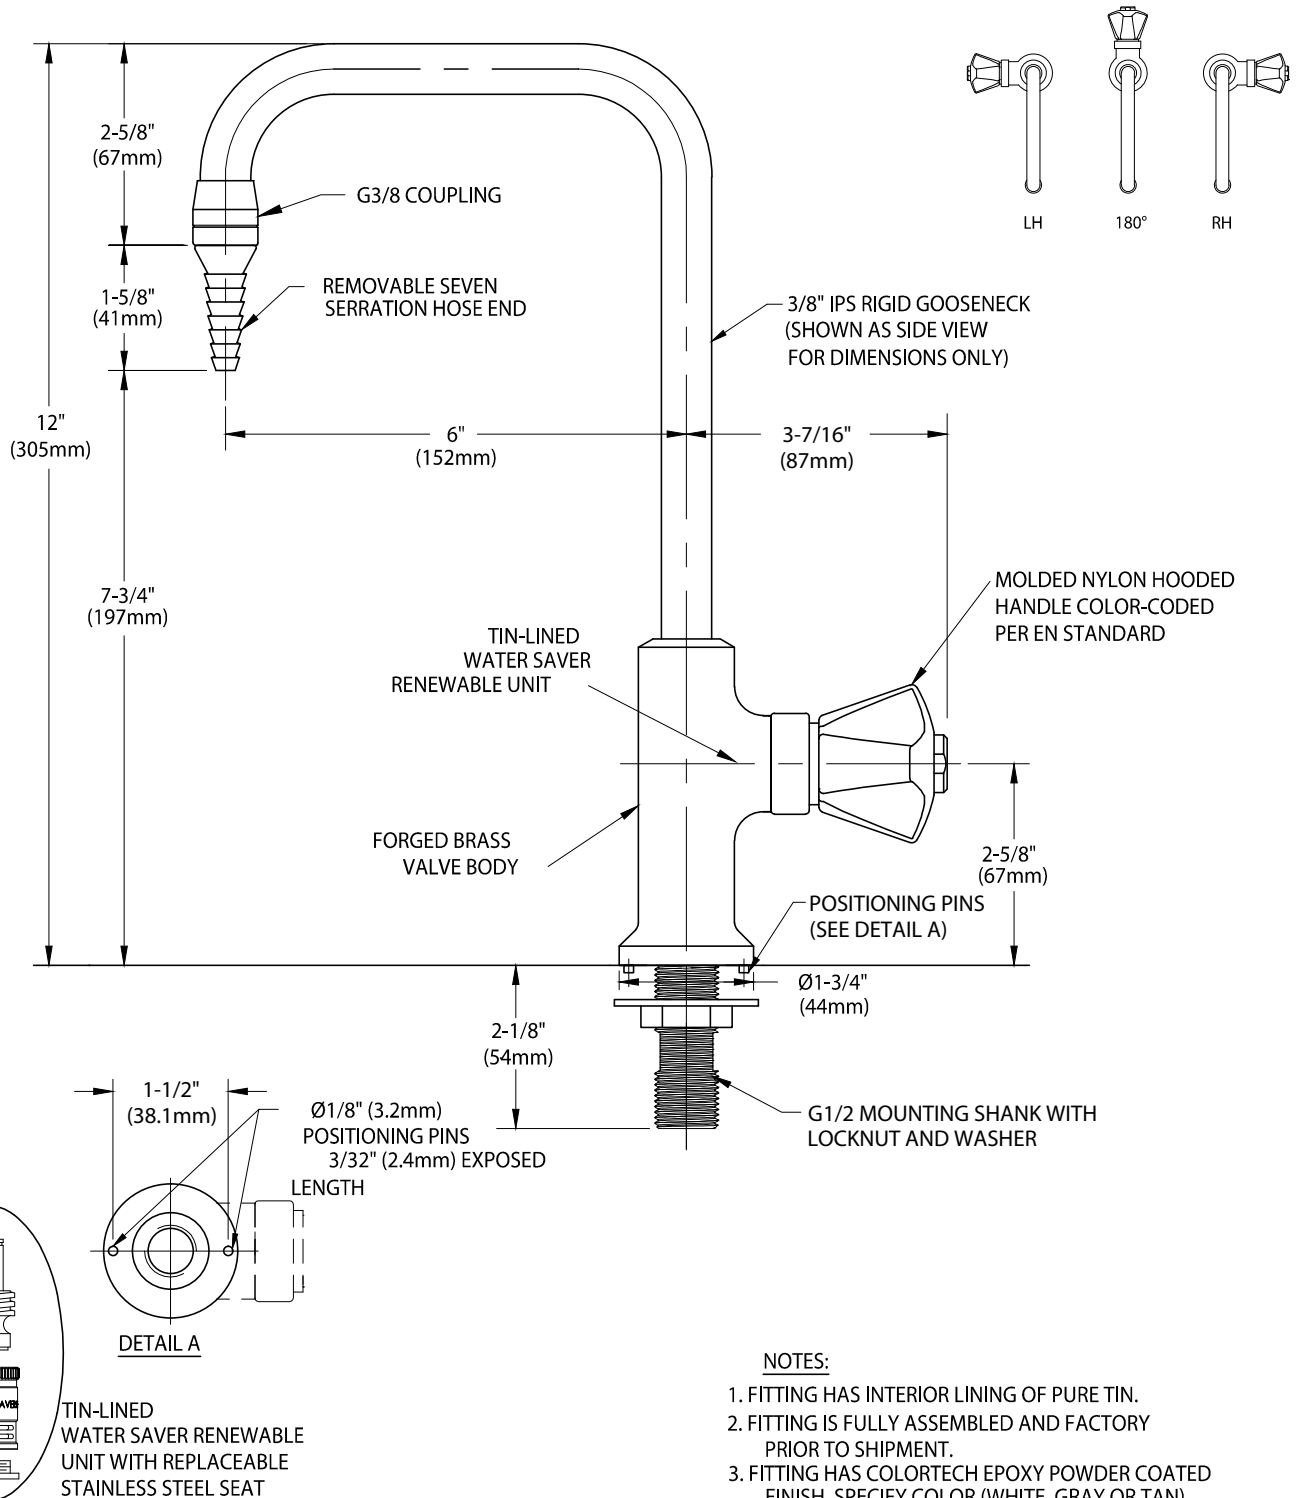

WaterSaver

ColorTech BT

BT691

PURE WATER TAP, TIN-LINED BRASS, DECK MOUNTED, 6" RIGID GOOSENECK

MEASUREMENTS MAY VARY ±1/4" (6mm).

WaterSaver Faucet Co. 312 666 5500 t
701 West Erie Street 312 666 5501 f
Chicago, IL 60654 wsflab.com

Drawing Number:

Revised: 073013-TEC