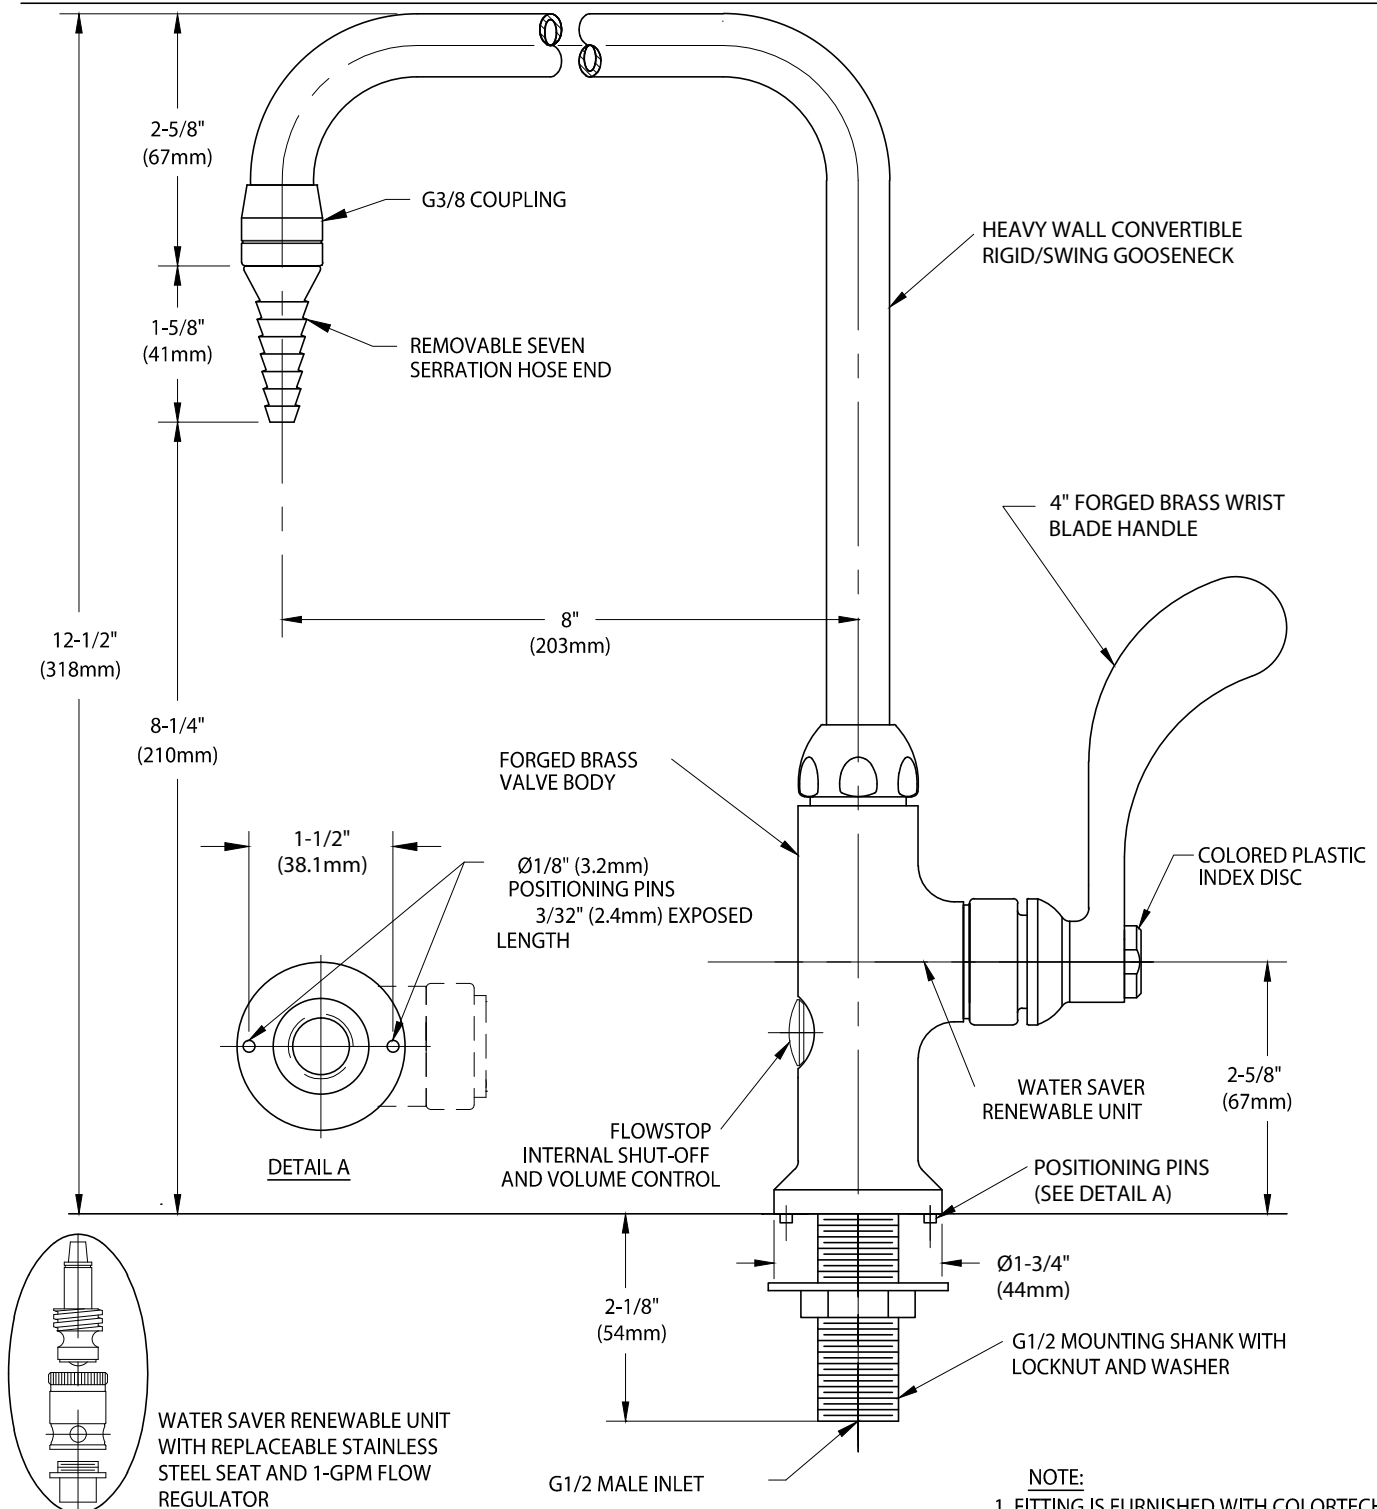

## BTVFS614-8BH

LABORATORY SINGLE TAP, DECK MOUNTED, 8" RIGID/SWING GOOSENECK, WRIST BLADE HANDLE, FLOWSTOP

MEASUREMENTS MAY VARY ±1/4" (6mm).