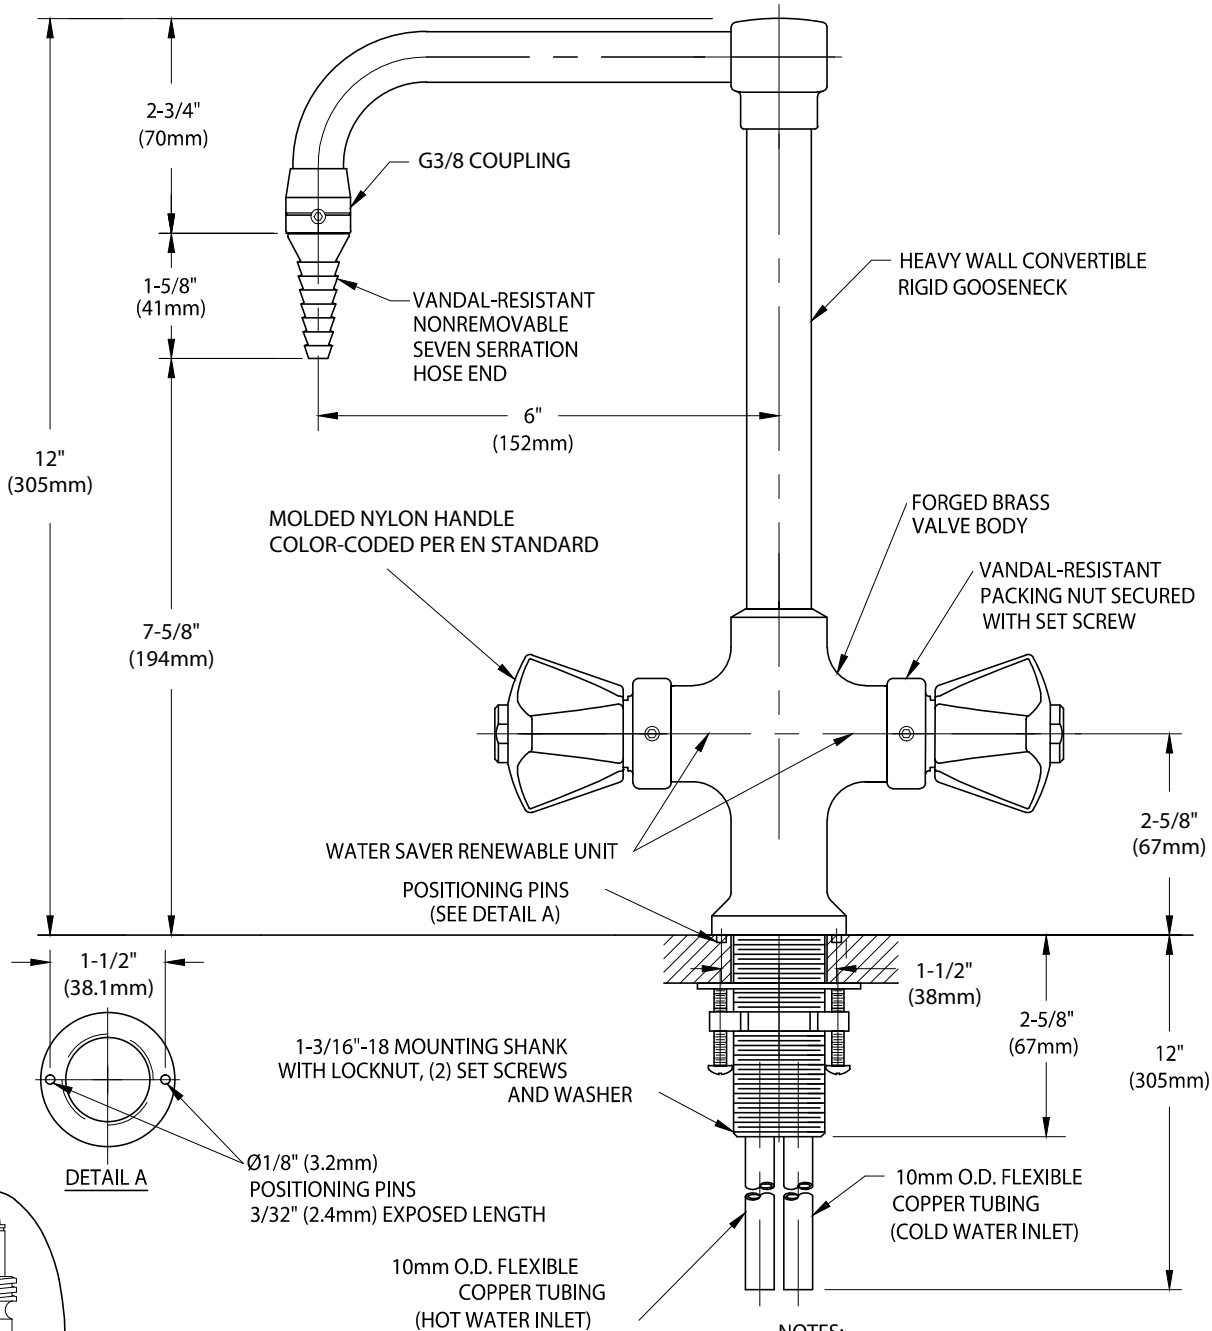

BTVR411

VANDAL-RESISTANT LABORATORY MIXER TAP, DECK MOUNTED, 6" RIGID GOOSENECK

DETAIL A

WATER SAVER RENEWABLE UNIT WITH REPLACEABLE STAINLESS STEEL SEAT

MEASUREMENTS MAY VARY ±1/4" (6mm).

NOTES:

1. FITTING IS FULLY ASSEMBLED AND FACTORY TESTED PRIOR TO SHIPMENT.
2. FITTING HAS COLORTECH EPOXY POWDER COATED FINISH. SPECIFY COLOR (WHITE, GRAY OR TAN) WHEN ORDERING.
3. ALL CONNECTIONS ARE SECURED WITH SET SCREWS OR CEMENT.