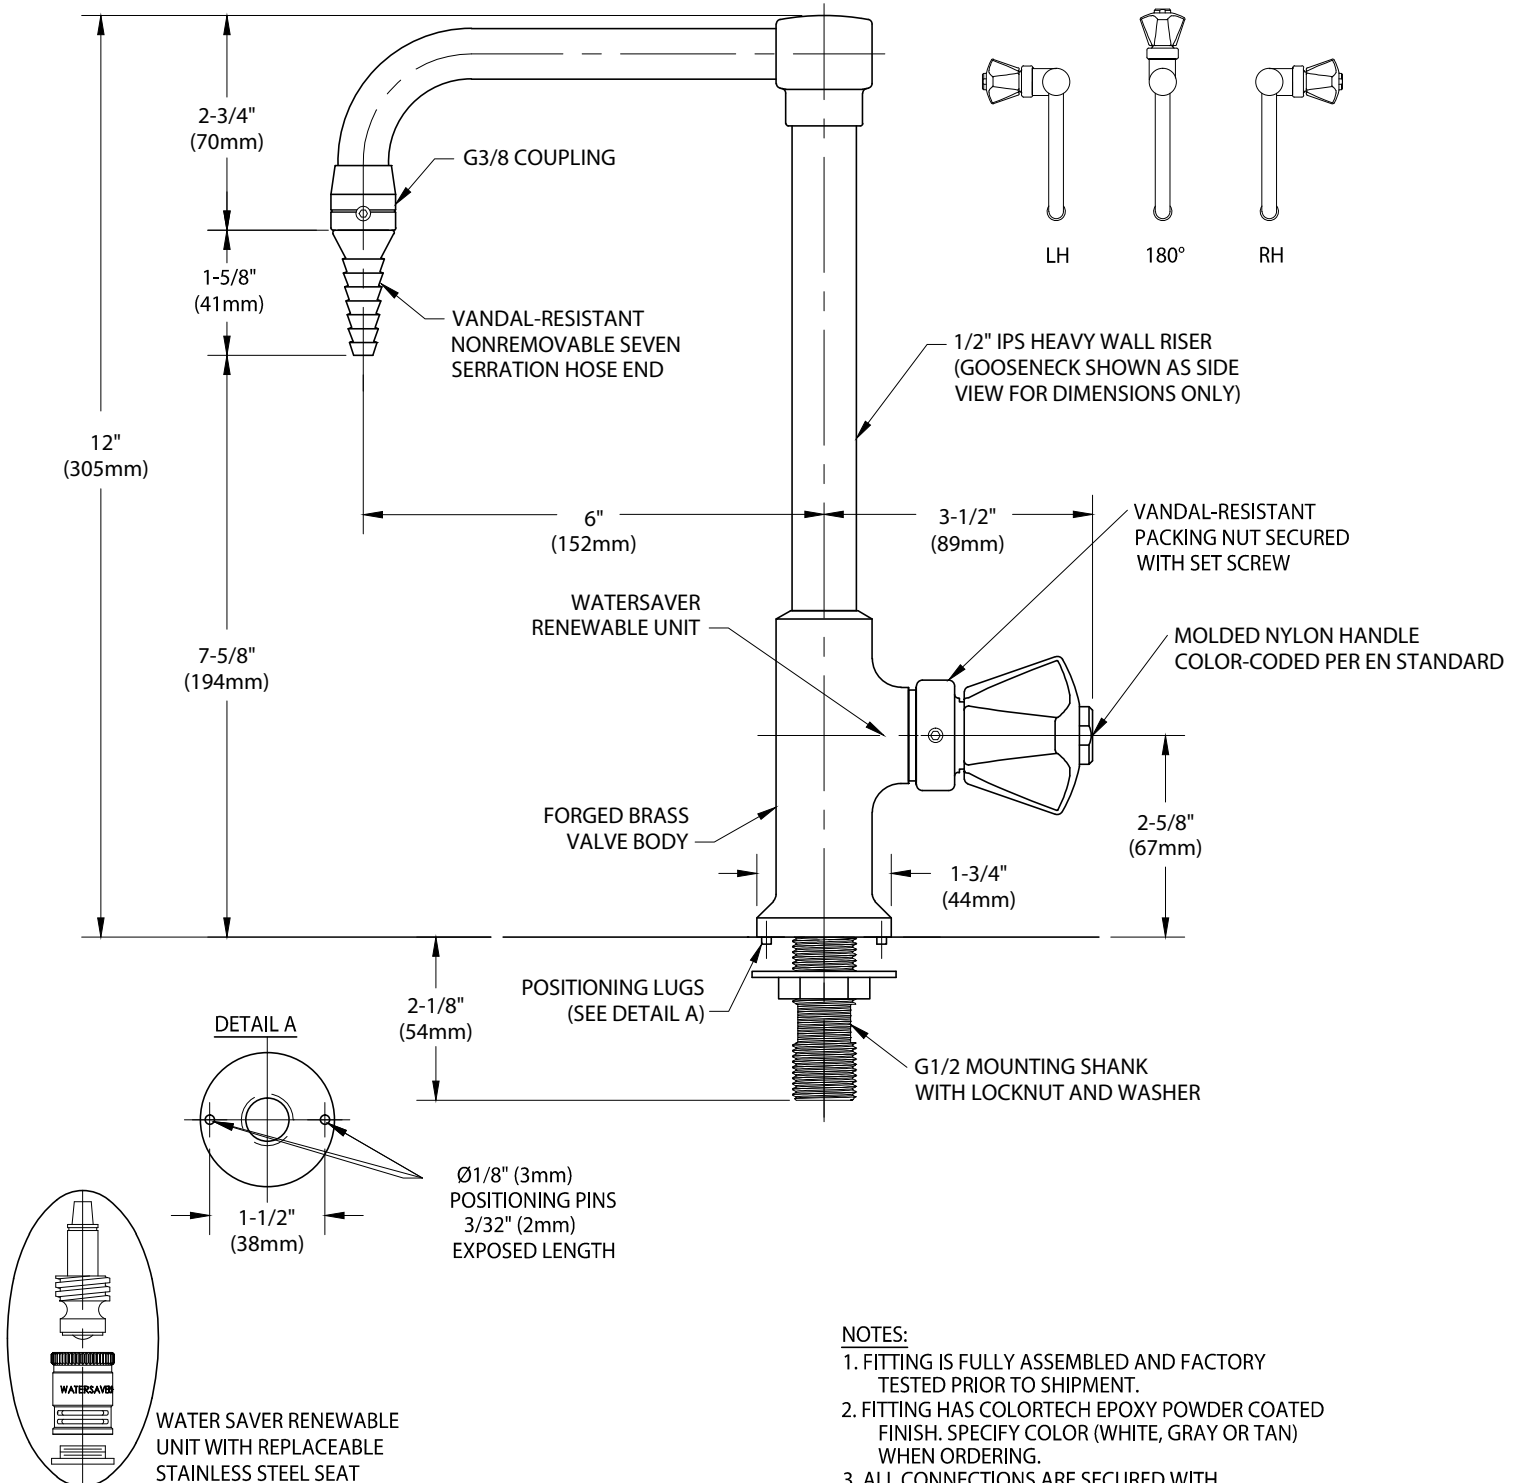

BTVR611

VANDAL-RESISTANT LABORATORY SINGLE FAUCET, DECK MOUNTED, 6" RIGID GOOSENECK

MEASUREMENTS MAY VARY ±1/4" (6mm).

WaterSaver Faucet Co. 312 666 5500 t
701 West Erie Street 312 666 5501 f
Chicago, IL 60654 wsflab.com

Drawing Number:

Revised: 081214-KJS