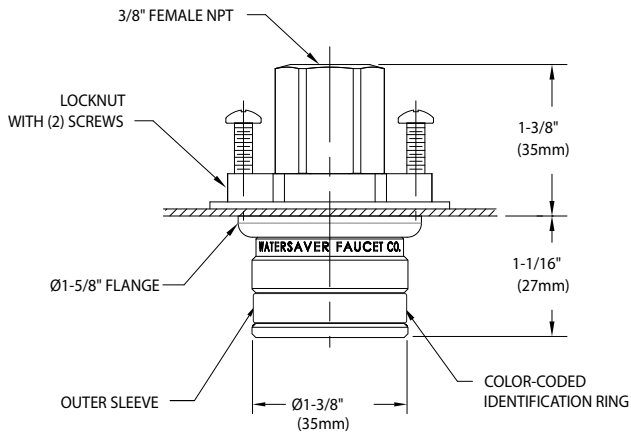

QCFL - - 3F - K

Quick Connect Bodies - 3/8" NPT Female Inlet

Key Color	Brass	Stainless Steel
BLACK	QCFL-B-3F-K1	QCFL-SS-3F-K1
ORANGE	QCFL-B-3F-K2	QCFL-SS-3F-K2
GREEN	QCFL-B-3F-K3	QCFL-SS-3F-K3
YELLOW	QCFL-B-3F-K4	QCFL-SS-3F-K4
BLUE	QCFL-B-3F-K5	QCFL-SS-3F-K5
WHITE	QCFL-B-3F-K6	QCFL-SS-3F-K6
PURPLE	QCFL-B-3F-K7	QCFL-SS-3F-K7
BROWN	QCFL-B-3F-K8	QCFL-SS-3F-K8