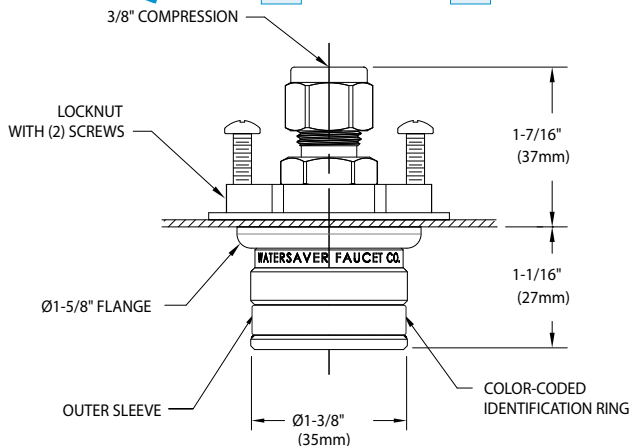

QCFL - - 3C - K

Quick Connect Bodies - 3/8" OD Compression Inlet

Key Color	Brass	Stainless Steel
BLACK	QCFL-B-3C-K1	QCFL-SS-3C-K1
ORANGE	QCFL-B-3C-K2	QCFL-SS-3C-K2
GREEN	QCFL-B-3C-K3	QCFL-SS-3C-K3
YELLOW	QCFL-B-3C-K4	QCFL-SS-3C-K4
BLUE	QCFL-B-3C-K5	QCFL-SS-3C-K5
WHITE	QCFL-B-3C-K6	QCFL-SS-3C-K6
PURPLE	QCFL-B-3C-K7	QCFL-SS-3C-K7
BROWN	QCFL-B-3C-K8	QCFL-SS-3C-K8