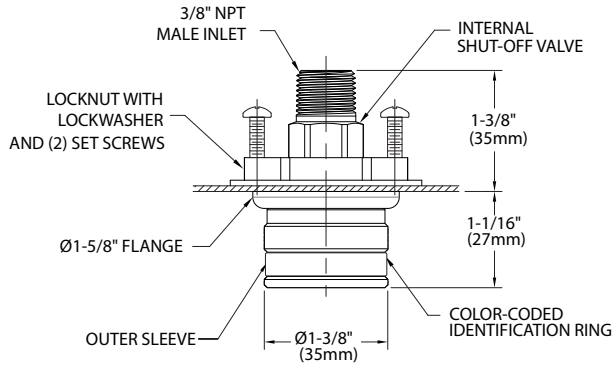

QCFL Series Quick Connect Bodies - Panel Mounted

WaterSaver keyed quick connect fittings are designed specifically for laboratory applications. They are designed to provide maximum performance and durability for the life of the lab.

Features of WaterSaver keyed quick connect bodies include the following:

- Quick connect bodies are available in either polished chrome plated brass or Type 316 stainless steel.
- Bodies have an internal shut-off valve that closes when the plug is disengaged. Internal valve components are stainless steel to assure compatibility with the service and to assure durable performance.
- Quick connects are certified by CSA International for use with natural gas.
- The quick connect keying system is based upon the inner and outer diameters of the sleeves on the body and plug. Therefore, quick connect plugs can be assembled only into the correct body. There is no possibility of inadvertently mixing services.
- Quick connect bodies and plugs are color coded to designate the service and to facilitate matching the correct body and plug.
- Quick connect bodies are furnished with an internal locking feature. When used with a locking plug, the plug can be installed only in one fixed orientation. When used with a non-locking plug, the plug may be installed in any orientation and will rotate in the body.
- Panel mounted quick connect bodies are designed for installation on walls, panel systems, chases and overhead service carriers. The body is secured in place with a locknut with (2) set screws.

QCFL - - 3M - K

Quick Connect Bodies - 3/8" NPT Male Inlet

Key Color	Brass	Stainless Steel
BLACK	QCFL-B-3M-K1	QCFL-SS-3M-K1
ORANGE	QCFL-B-3M-K2	QCFL-SS-3M-K2
GREEN	QCFL-B-3M-K3	QCFL-SS-3M-K3
YELLOW	QCFL-B-3M-K4	QCFL-SS-3M-K4
BLUE	QCFL-B-3M-K5	QCFL-SS-3M-K5
WHITE	QCFL-B-3M-K6	QCFL-SS-3M-K6
PURPLE	QCFL-B-3M-K7	QCFL-SS-3M-K7
BROWN	QCFL-B-3M-K8	QCFL-SS-3M-K8