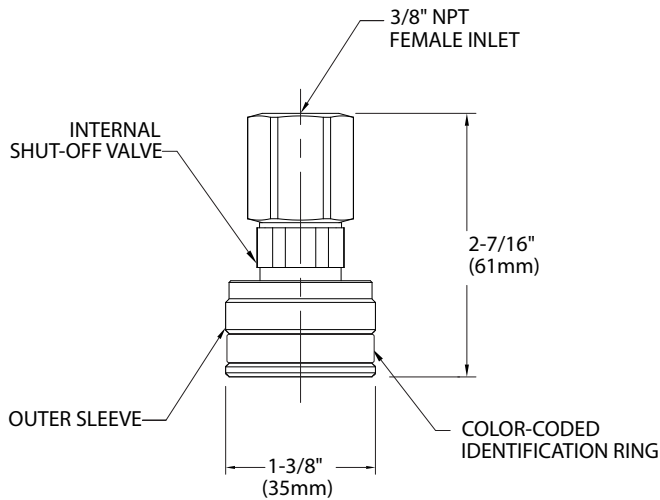

QCBL - - 3F - K

Quick Connect Bodies - 3/8" NPT Female Inlet

Key Color	Brass	Stainless Steel
BLACK	QCBL-B-3F-K1	QCBL-SS-3F-K1
ORANGE	QCBL-B-3F-K2	QCBL-SS-3F-K2
GREEN	QCBL-B-3F-K3	QCBL-SS-3F-K3
YELLOW	QCBL-B-3F-K4	QCBL-SS-3F-K4
BLUE	QCBL-B-3F-K5	QCBL-SS-3F-K5
WHITE	QCBL-B-3F-K6	QCBL-SS-3F-K6
PURPLE	QCBL-B-3F-K7	QCBL-SS-3F-K7
BROWN	QCBL-B-3F-K8	QCBL-SS-3F-K8