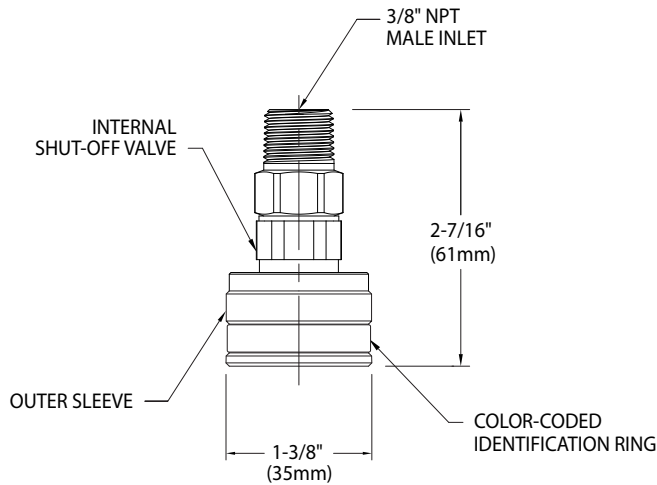

### QCBL Series Quick Connect Bodies

WaterSaver keyed quick connect fittings are designed specifically for laboratory applications. They are designed to provide maximum performance and durability for the life of the lab.

Features of WaterSaver keyed quick connect bodies include the following:

- Quick connect bodies are available in either polished chrome plated brass or Type 316 stainless steel.
- Bodies have an internal shut-off valve that closes when the plug is disengaged. Internal valve components are stainless steel to assure compatibility with the service and to assure durable performance.
- Quick connects are certified by CSA International for use with natural gas.
- The quick connect keying system is based upon the inner and outer diameters of the sleeves on the body and plug. Therefore, quick connect plugs can be assembled only into the correct body. There is no possibility of inadvertently mixing services.
- Quick connect bodies and plugs are color coded to designate the service and to facilitate matching the correct body and plug.
- Quick connect bodies are furnished with an internal locking feature. When used with a locking plug, the plug can be installed in a fixed orientation. When used with a non-locking plug, the plug may be installed in any orientation and will rotate in the body.
- Quick connect bodies are designed to be installed on piping systems, gas manifold systems or directly to valves or instrumentation. Bodies are available with a choice of inlet connections to facilitate installation.

### QCBL - - 3M - K

Quick Connect Bodies - 3/8" NPT Male Inlet

Key Color	Brass	Stainless Steel
BLACK	QCBL-B-3M-K1	QCBL-SS-3M-K1
ORANGE	QCBL-B-3M-K2	QCBL-SS-3M-K2
GREEN	QCBL-B-3M-K3	QCBL-SS-3M-K3
YELLOW	QCBL-B-3M-K4	QCBL-SS-3M-K4
BLUE	QCBL-B-3M-K5	QCBL-SS-3M-K5
WHITE	QCBL-B-3M-K6	QCBL-SS-3M-K6
PURPLE	QCBL-B-3M-K7	QCBL-SS-3M-K7
BROWN	QCBL-B-3M-K8	QCBL-SS-3M-K8