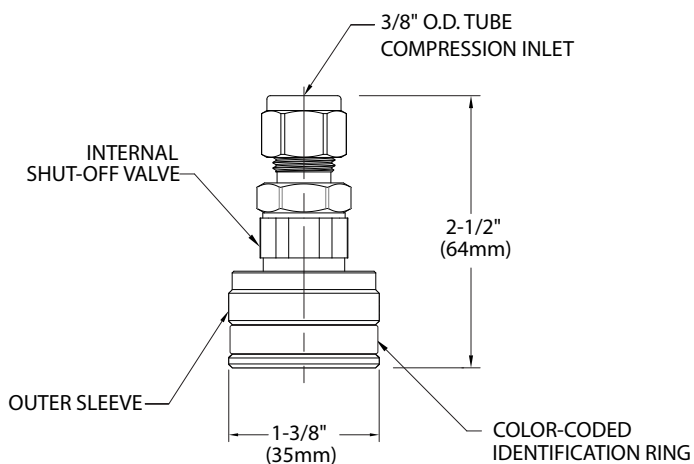

QCBL - - 3C - K

Quick Connect Bodies - 3/8" OD Compression Inlet

Key Color	Brass	Stainless Steel
BLACK	QCBL-B-3C-K1	QCBL-SS-3C-K1
ORANGE	QCBL-B-3C-K2	QCBL-SS-3C-K2
GREEN	QCBL-B-3C-K3	QCBL-SS-3C-K3
YELLOW	QCBL-B-3C-K4	QCBL-SS-3C-K4
BLUE	QCBL-B-3C-K5	QCBL-SS-3C-K5
WHITE	QCBL-B-3C-K6	QCBL-SS-3C-K6
PURPLE	QCBL-B-3C-K7	QCBL-SS-3C-K7
BROWN	QCBL-B-3C-K8	QCBL-SS-3C-K8