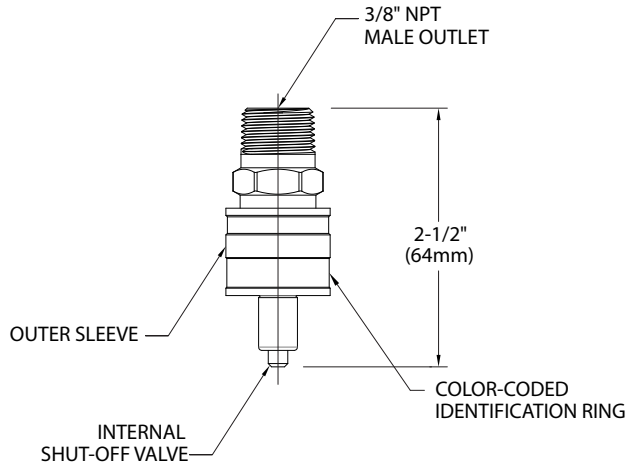

QCDL Series Quick Connect Plugs - Locking

WaterSaver keyed quick connect fittings are designed specifically for laboratory applications. They are designed to provide maximum performance and durability for the life of the lab installation.

Features of WaterSaver keyed quick connect locking plugs include the following:

- Quick connect plugs are available in either polished chrome plated brass or Type 316 stainless steel.
- Plugs have an internal shut-off valve that closes when the valve is disengaged. Internal valve components are stainless steel to assure compatibility with the service and to assure durable performance.
- Quick connects are certified by CSA International for use with natural gas.
- The quick connect keying system is based upon the inner and outer diameters of the sleeves on the body and plug. Therefore, quick connect plugs can be assembled only into the correct body. There is no possibility of inadvertently mixing services.
- Quick connect bodies and plugs are color coded to designate the service and to facilitate matching the correct body and plug.
- Quick connect locking plugs are furnished with an internal locking feature. The plug can be installed in the body only in a fixed orientation. Locking feature permits proper orientation of valves and other fittings connected to the plug.
- Quick connect plugs are available with a choice of outlet connections for maximum flexibility.

QCDL - - 3M - K

Locking Plugs - 3/8" NPT Male Outlet

Key Color	Brass	Stainless Steel
BLACK	QCDL-B-3M-K1	QCDL-SS-3M-K1
ORANGE	QCDL-B-3M-K2	QCDL-SS-3M-K2
GREEN	QCDL-B-3M-K3	QCDL-SS-3M-K3
YELLOW	QCDL-B-3M-K4	QCDL-SS-3M-K4
BLUE	QCDL-B-3M-K5	QCDL-SS-3M-K5
WHITE	QCDL-B-3M-K6	QCDL-SS-3M-K6
PURPLE	QCDL-B-3M-K7	QCDL-SS-3M-K7
BROWN	QCDL-B-3M-K8	QCDL-SS-3M-K8