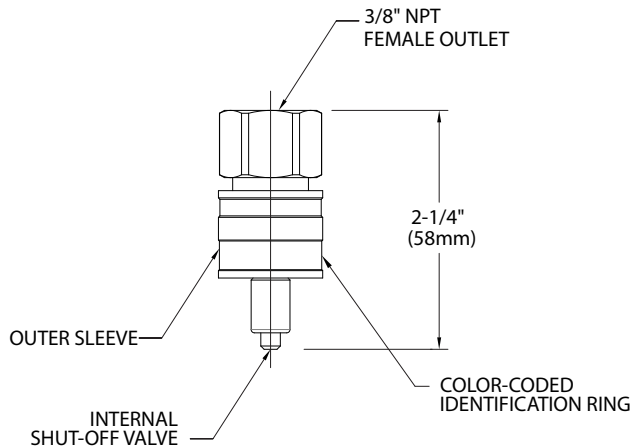

QCDL - - 3F - K

Locking Plugs - 3/8" NPT Female Outlet

Key Color	Brass	Stainless Steel
BLACK	QCDL-B-3F-K1	QCDL-SS-3F-K1
ORANGE	QCDL-B-3F-K2	QCDL-SS-3F-K2
GREEN	QCDL-B-3F-K3	QCDL-SS-3F-K3
YELLOW	QCDL-B-3F-K4	QCDL-SS-3F-K4
BLUE	QCDL-B-3F-K5	QCDL-SS-3F-K5
WHITE	QCDL-B-3F-K6	QCDL-SS-3F-K6
PURPLE	QCDL-B-3F-K7	QCDL-SS-3F-K7
BROWN	QCDL-B-3F-K8	QCDL-SS-3F-K8