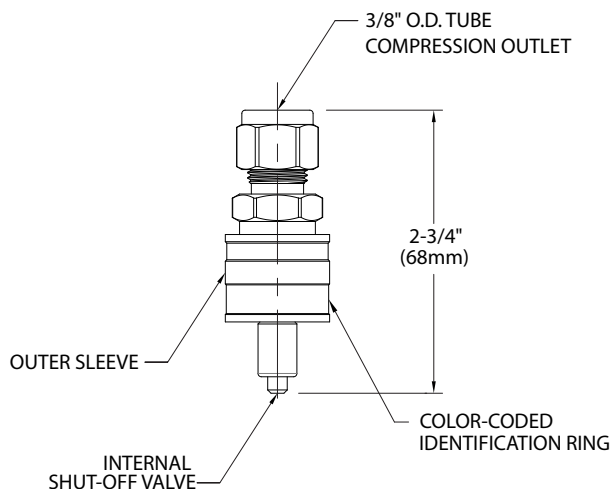

QCDL - - 3C - K

Locking Plugs - 3/8" OD Compression Outlet

Key Color	Brass	Stainless Steel
BLACK	QCDL-B-3C-K1	QCDL-SS-3C-K1
ORANGE	QCDL-B-3C-K2	QCDL-SS-3C-K2
GREEN	QCDL-B-3C-K3	QCDL-SS-3C-K3
YELLOW	QCDL-B-3C-K4	QCDL-SS-3C-K4
BLUE	QCDL-B-3C-K5	QCDL-SS-3C-K5
WHITE	QCDL-B-3C-K6	QCDL-SS-3C-K6
PURPLE	QCDL-B-3C-K7	QCDL-SS-3C-K7
BROWN	QCDL-B-3C-K8	QCDL-SS-3C-K8