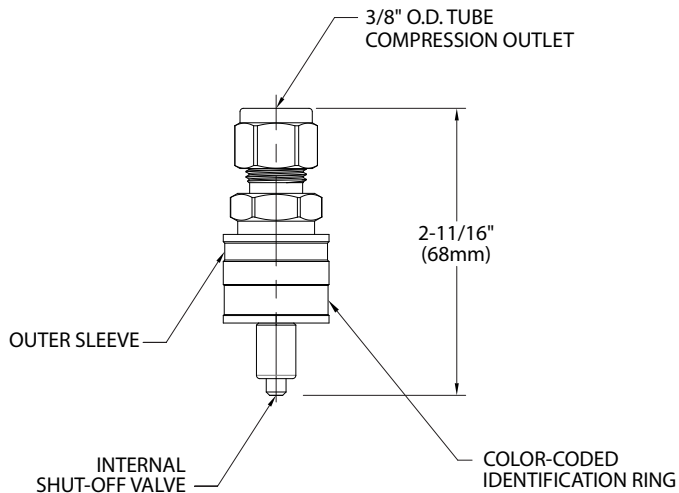

QCD - - 3C - K

Plugs - 3/8" OD Compression Outlet		
Key Color	Brass	Stainless Steel
BLACK	QCD-B-3C-K1	QCD-SS-3C-K1
ORANGE	QCD-B-3C-K2	QCD-SS-3C-K2
GREEN	QCD-B-3C-K3	QCD-SS-3C-K3
YELLOW	QCD-B-3C-K4	QCD-SS-3C-K4
BLUE	QCD-B-3C-K5	QCD-SS-3C-K5
WHITE	QCD-B-3C-K6	QCD-SS-3C-K6
PURPLE	QCD-B-3C-K7	QCD-SS-3C-K7
BROWN	QCD-B-3C-K8	QCD-SS-3C-K8