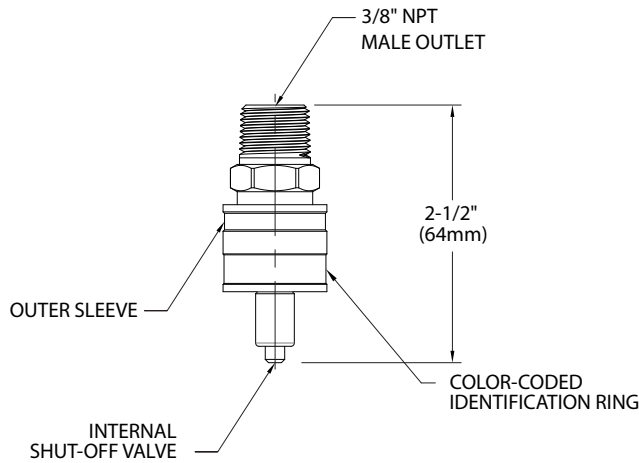

QCD Series Quick Connect Plugs

WaterSaver keyed quick connect fittings are designed specifically for laboratory applications. They are designed to provide maximum performance and durability for the life of the lab installation.

Features of WaterSaver keyed quick connect plugs include the following:

- Quick connect plugs are available in either polished chrome plated brass or Type 316 stainless steel.
- Plugs have an internal shut-off valve that closes when the valve is disengaged. Internal valve components are stainless steel to assure compatibility with the service and to assure durable performance.
- Quick connects are certified by CSA International for use with natural gas.
- The quick connect keying system is based upon the inner and outer diameters of the sleeves on the body and plug. Therefore, quick connect plugs can be assembled only into the correct body. There is no possibility of inadvertently mixing services.
- Quick connect bodies and plugs are color coded to designate the service and to facilitate matching the correct body and plug.
- Quick connect plugs do not have a locking feature. The plug will therefore rotate freely in a quick connect body. Non-locking plugs are ideal for use on hose assemblies where orientation of the plug is not required.
- Quick connect plugs are available with a choice of outlet connections for maximum flexibility.

QCD - - 3M - K

Plugs - 3/8" NPT Male Outlet		
Key Color	Brass	Stainless Steel
BLACK	QCD-B-3M-K1	QCD-SS-3M-K1
ORANGE	QCD-B-3M-K2	QCD-SS-3M-K2
GREEN	QCD-B-3M-K3	QCD-SS-3M-K3
YELLOW	QCD-B-3M-K4	QCD-SS-3M-K4
BLUE	QCD-B-3M-K5	QCD-SS-3M-K5
WHITE	QCD-B-3M-K6	QCD-SS-3M-K6
PURPLE	QCD-B-3M-K7	QCD-SS-3M-K7
BROWN	QCD-B-3M-K8	QCD-SS-3M-K8