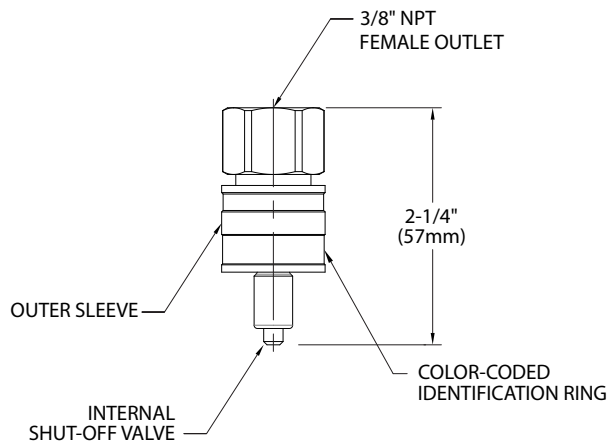

QCD - - 3F - K

Plugs - 3/8" NPT Female Outlet		
Key Color	Brass	Stainless Steel
BLACK	QCD-B-3F-K1	QCD-SS-3F-K1
ORANGE	QCD-B-3F-K2	QCD-SS-3F-K2
GREEN	QCD-B-3F-K3	QCD-SS-3F-K3
YELLOW	QCD-B-3F-K4	QCD-SS-3F-K4
BLUE	QCD-B-3F-K5	QCD-SS-3F-K5
WHITE	QCD-B-3F-K6	QCD-SS-3F-K6
PURPLE	QCD-B-3F-K7	QCD-SS-3F-K7
BROWN	QCD-B-3F-K8	QCD-SS-3F-K8