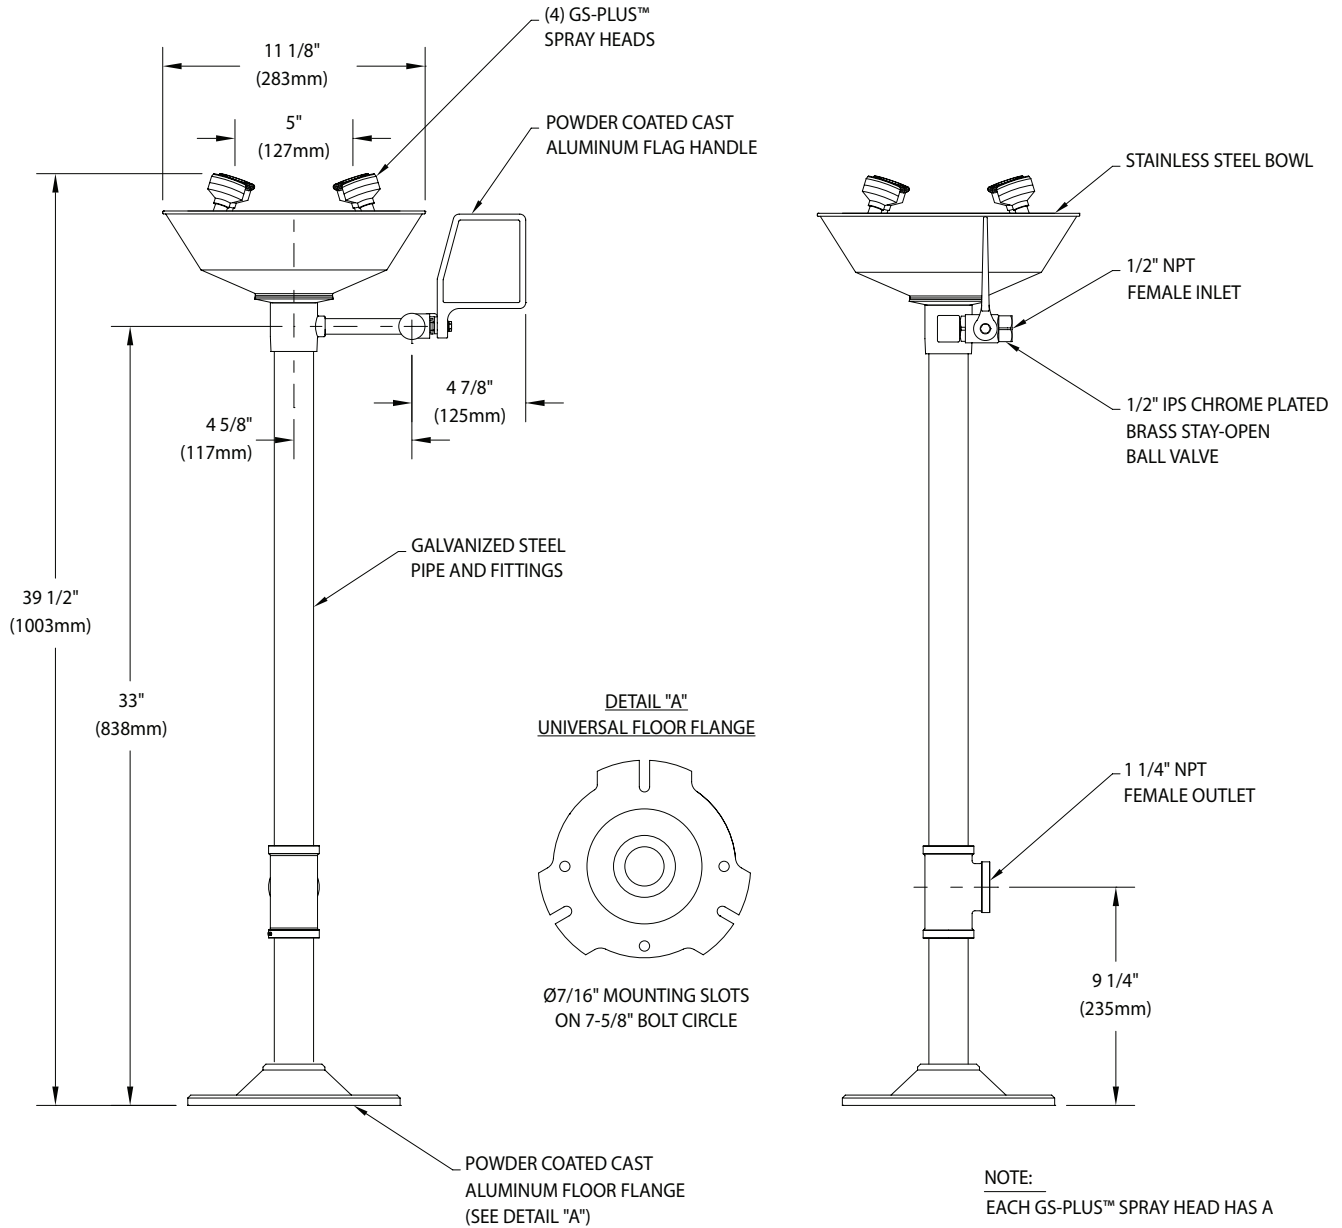

- FE704** WideArea™ Eye/Face Wash, Pedestal Mounted, Stainless Steel Bowl
- FE704P** WideArea™ Eye/Face Wash, Pedestal Mounted, Plastic Bowl

**Application:** Free standing, pedestal mounted WideArea™ eye/face wash. Four GS-Plus™ spray-type outlet heads deliver a flood of water over a wide area of coverage for complete rinsing of eyes and face.

**Bowl:** 11-1/8" diameter stainless steel (FE704) or 11-3/4" diameter orange ABS plastic (FE704P).

**Pipe and Fittings:** Schedule 40 galvanized steel. Furnished with orange polyethylene pipe covers for high visibility and corrosion resistance.

**Supply:** 1/2" NPT female inlet.

**Waste:** 1-1/4" NPT female outlet.

**Sign:** ANSI-compliant identification sign.

**Quality Assurance:** Valve, bowl and spray head assembly is factory assembled and water tested prior to shipment.

- FE704** WideArea™ Eye/Face Wash, Pedestal Mounted, Stainless Steel Bowl
- FE704P** WideArea™ Eye/Face Wash, Pedestal Mounted, Plastic Bowl

THIS SPACE FOR ARCHITECT/ENGINEER APPROVAL

Due to continuing product improvement, the information contained in this document is subject to change without notice. All dimensions are ± 1/4" (6mm). rev. 0422