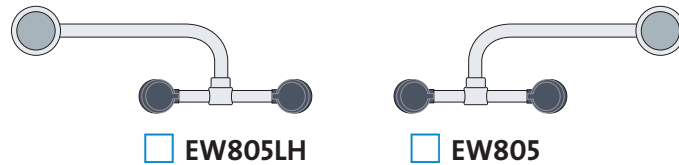

- EW805** Eyewash, Deck Mounted AutoFlow™ 90° Swivel, Right Hand Mounting
- EW805LH** Eyewash, Deck Mounted AutoFlow™ 90° Swivel, Left Hand Mounting

Application: AutoFlow™ eyewash for mounting next to sink. Swinging the spray head assembly horizontally out over the sink activates the water flow. The unit remains in operation until the spray head assembly is swung back into the storage position, closing the valve.

Spray Head Assembly: Two GS-Plus™ spray heads. Each head has a “flip top” dust cover, internal flow control and filter to remove impurities from the water flow.

Valve: 1/2" IPS plug-type valve with Teflon® coated O-ring seals. Swinging head assembly from storage to operational position opens orifice and activates water flow. Unit remains in operation until head assembly is returned to storage position.

Construction: Polished chrome plated brass.

Supply: 1/2" NPT female inlet.

Sign: ANSI-compliant identification sign.

Quality Assurance: Unit is completely assembled and water tested prior to shipment.

Available Options

- EW805** Eyewash, Deck Mounted AutoFlow™ 90° Swivel, Right Hand Mounting
- EW805LH** Eyewash, Deck Mounted AutoFlow™ 90° Swivel, Left Hand Mounting

THIS SPACE FOR ARCHITECT/ENGINEER APPROVAL

Due to continuing product improvement, the information contained in this document is subject to change without notice. All dimensions are ± 1/4" (6mm). rev. 0615