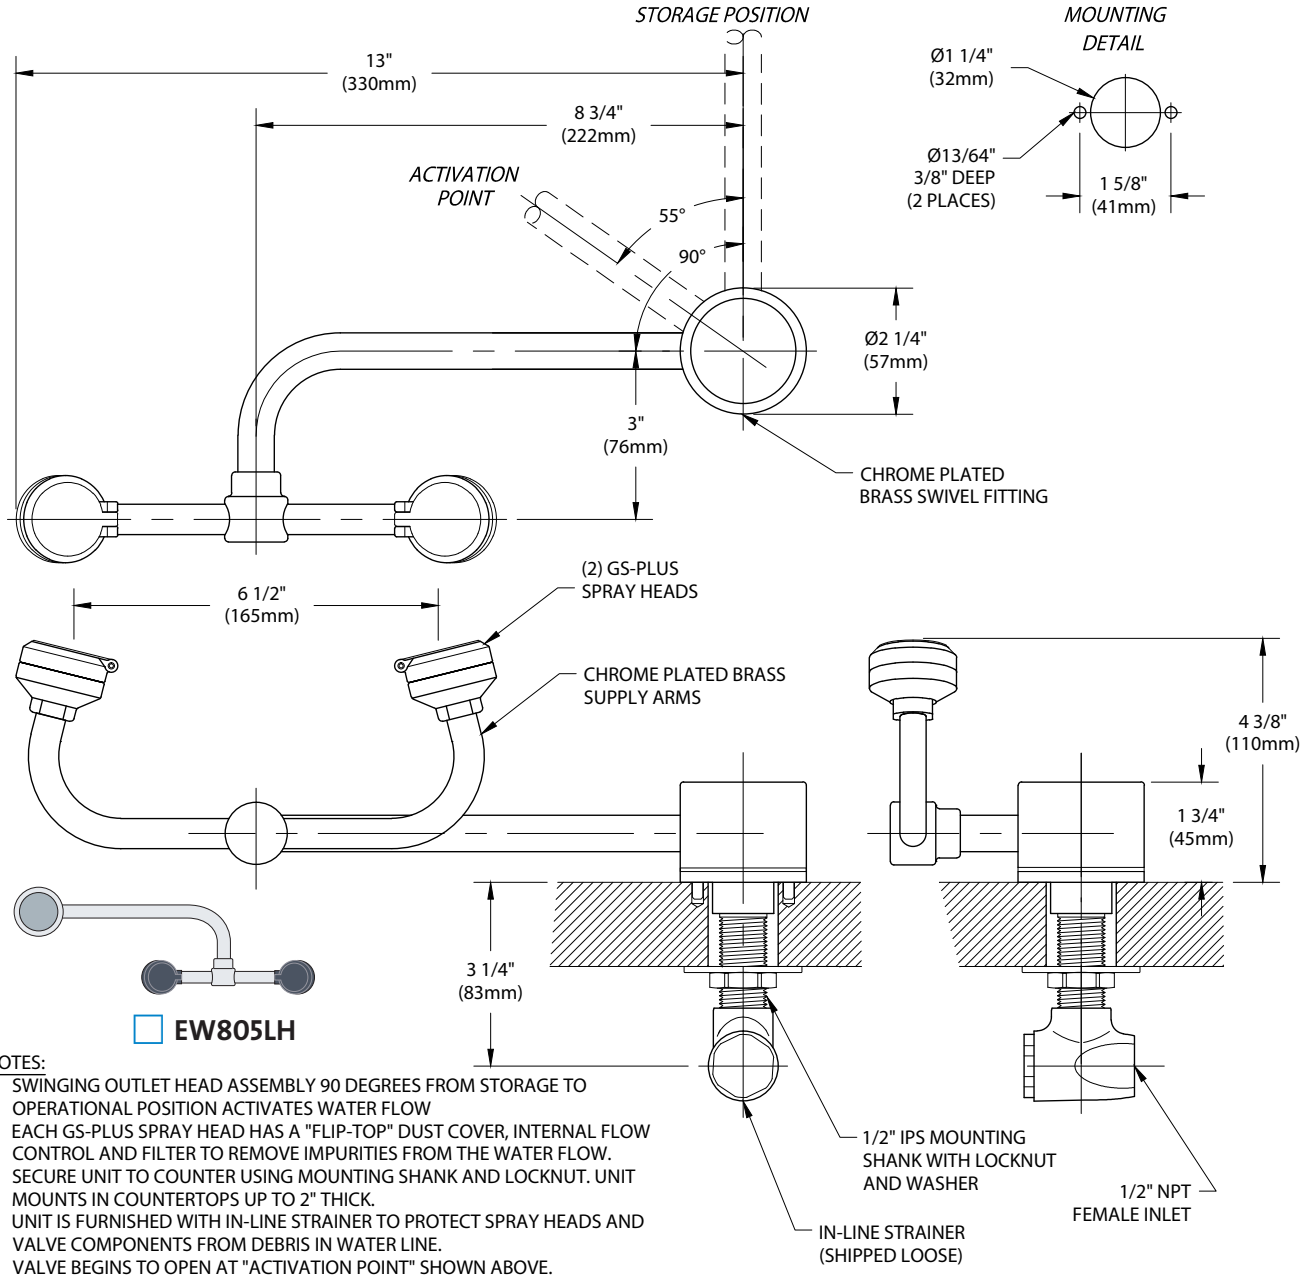

Spray Head Assembly: Two GS-Plus™ spray heads. Each head has a “flip top” dust cover, internal flow control and filter to remove impurities from the water flow.

Valve: 1/2" IPS plug-type valve with Teflon® coated O-ring seals. Swinging head assembly from storage to operational position opens orifice and activates water flow. Unit remains in operation until head assembly is returned to storage position.

Strainer: Unit is furnished with in-line strainer to protect valve and spray heads from debris in water line.

Mounting: Unit may be mounted on right side (EW805) or left side (EW805LH) of sink. Furnished with mounting shank, positioning lugs, locknut and washer for securing unit to counter.

Construction: Polished chrome plated brass.

Supply: 1/2" NPT female inlet.

Sign: ANSI-compliant identification sign.

Quality Assurance: Unit is completely assembled and water tested prior to shipment.

Available Options

- EW805** Eyewash, Deck Mounted AutoFlow™ 90° Swivel, Right Hand Mounting
- EW805LH** Eyewash, Deck Mounted AutoFlow™ 90° Swivel, Left Hand Mounting

THIS SPACE FOR ARCHITECT/ENGINEER APPROVAL

Due to continuing product improvement, the information contained in this document is subject to change without notice. All dimensions are ± 1/4" (6mm). rev. 0615