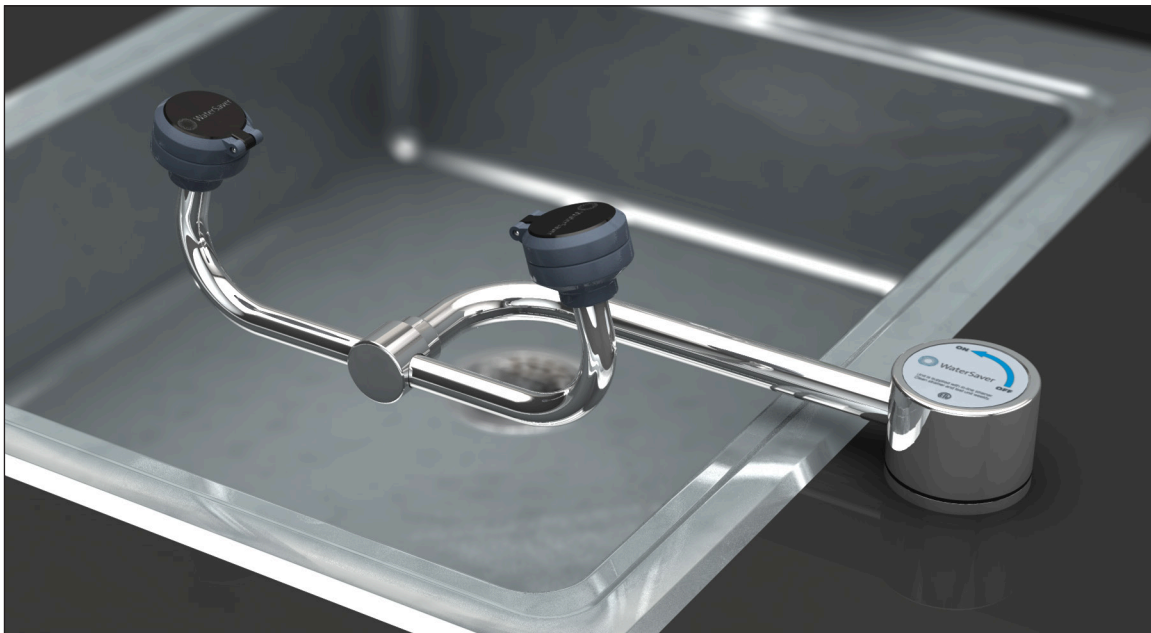

- EW805** Eyewash, Deck Mounted AutoFlow™ 90° Swivel, Right Hand Mounting
- EW805LH** Eyewash, Deck Mounted AutoFlow™ 90° Swivel, Left Hand Mounting

Application: AutoFlow™ eyewash for mounting next to sink. Swinging the spray head assembly horizontally out over the sink activates the water flow. The unit remains in operation until the spray head assembly is swung back into the storage position, closing the valve.

Spray Head Assembly: Two GS-Plus™ spray heads. Each head has a “flip top” dust cover, internal flow control and filter to remove impurities from the water flow.

Valve: 1/2" IPS plug-type valve with Teflon® coated O-ring seals. Swinging head assembly from storage to operational position opens orifice and activates water flow. Unit remains in operation until head assembly is returned to storage position.

Strainer: Unit is furnished with in-line strainer to protect valve and spray heads from debris in water line.

Mounting: Unit may be mounted on right side (EW805) or left side (EW805LH) of sink. Furnished with mounting shank, positioning lugs, locknut and washer for securing unit to counter.

Construction: Polished chrome plated brass.

Supply: 1/2" NPT female inlet.

Sign: ANSI-compliant identification sign.

Quality Assurance: Unit is completely assembled and water tested prior to shipment.

Available Options