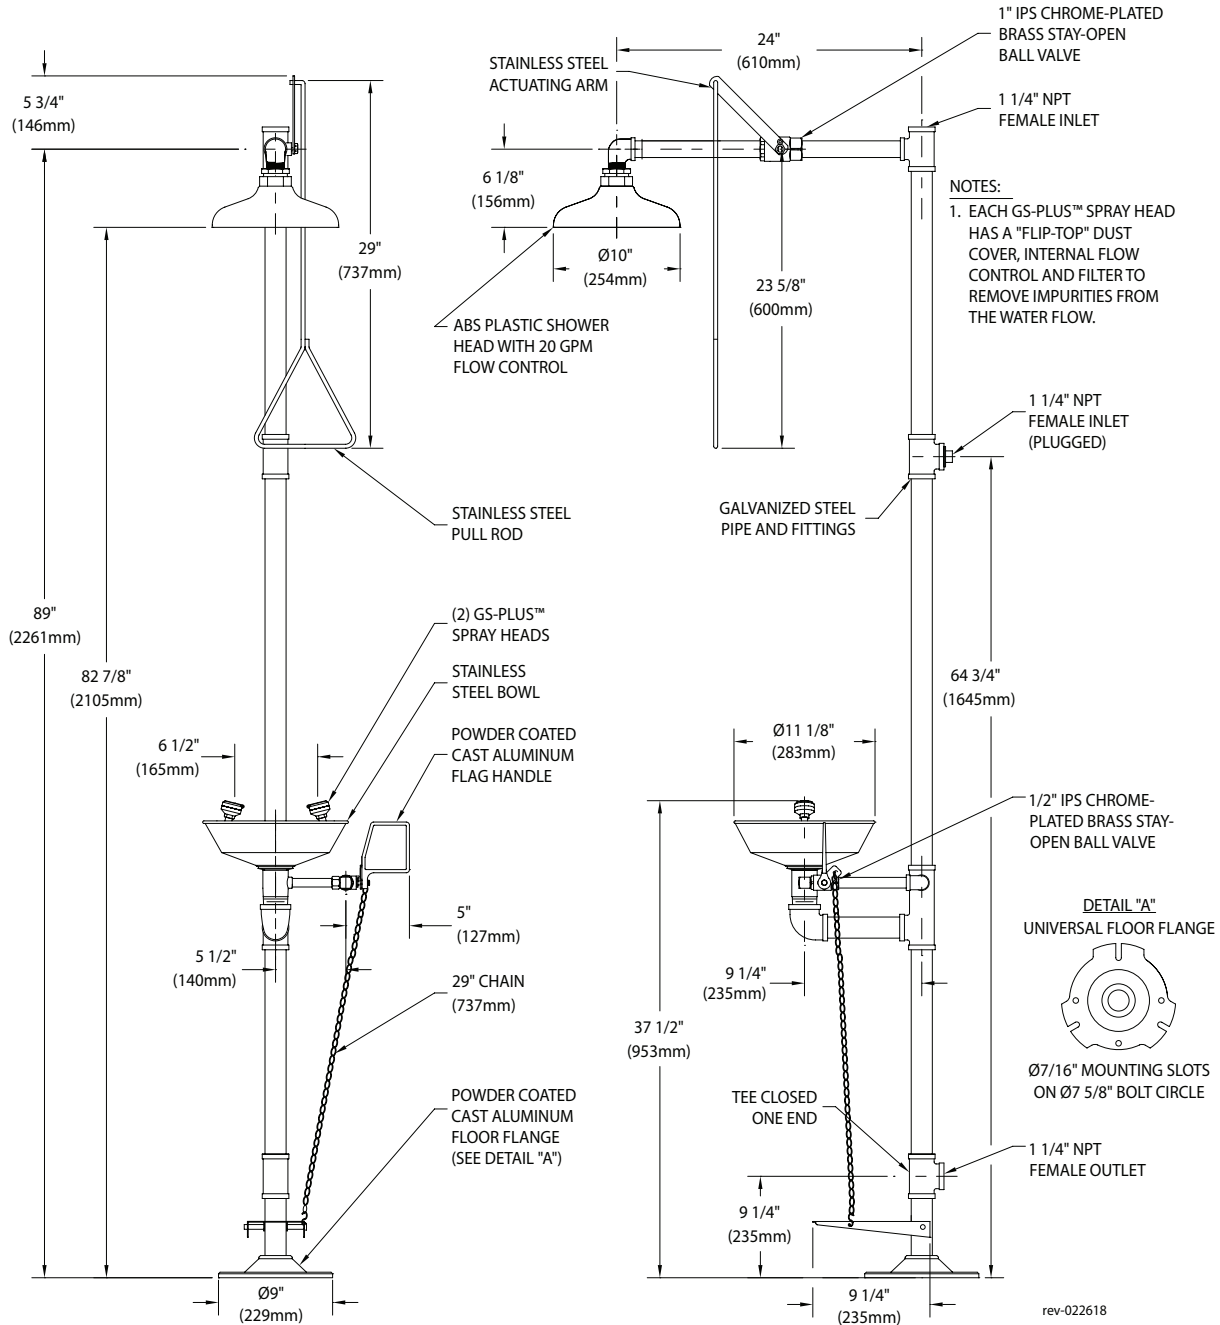

SS902HFC Safety Station with Eyewash, Hand and Foot Control, Stainless Steel Bowl

SS902P-HFC Safety Station with Eyewash, Hand and Foot Control, Plastic Bowl

THIS SPACE FOR ARCHITECT/ENGINEER APPROVAL

Due to continuing product improvement, the information contained in this document is subject to change without notice. All dimensions are ± 1/4" (6mm). rev. 0622

Sign Included