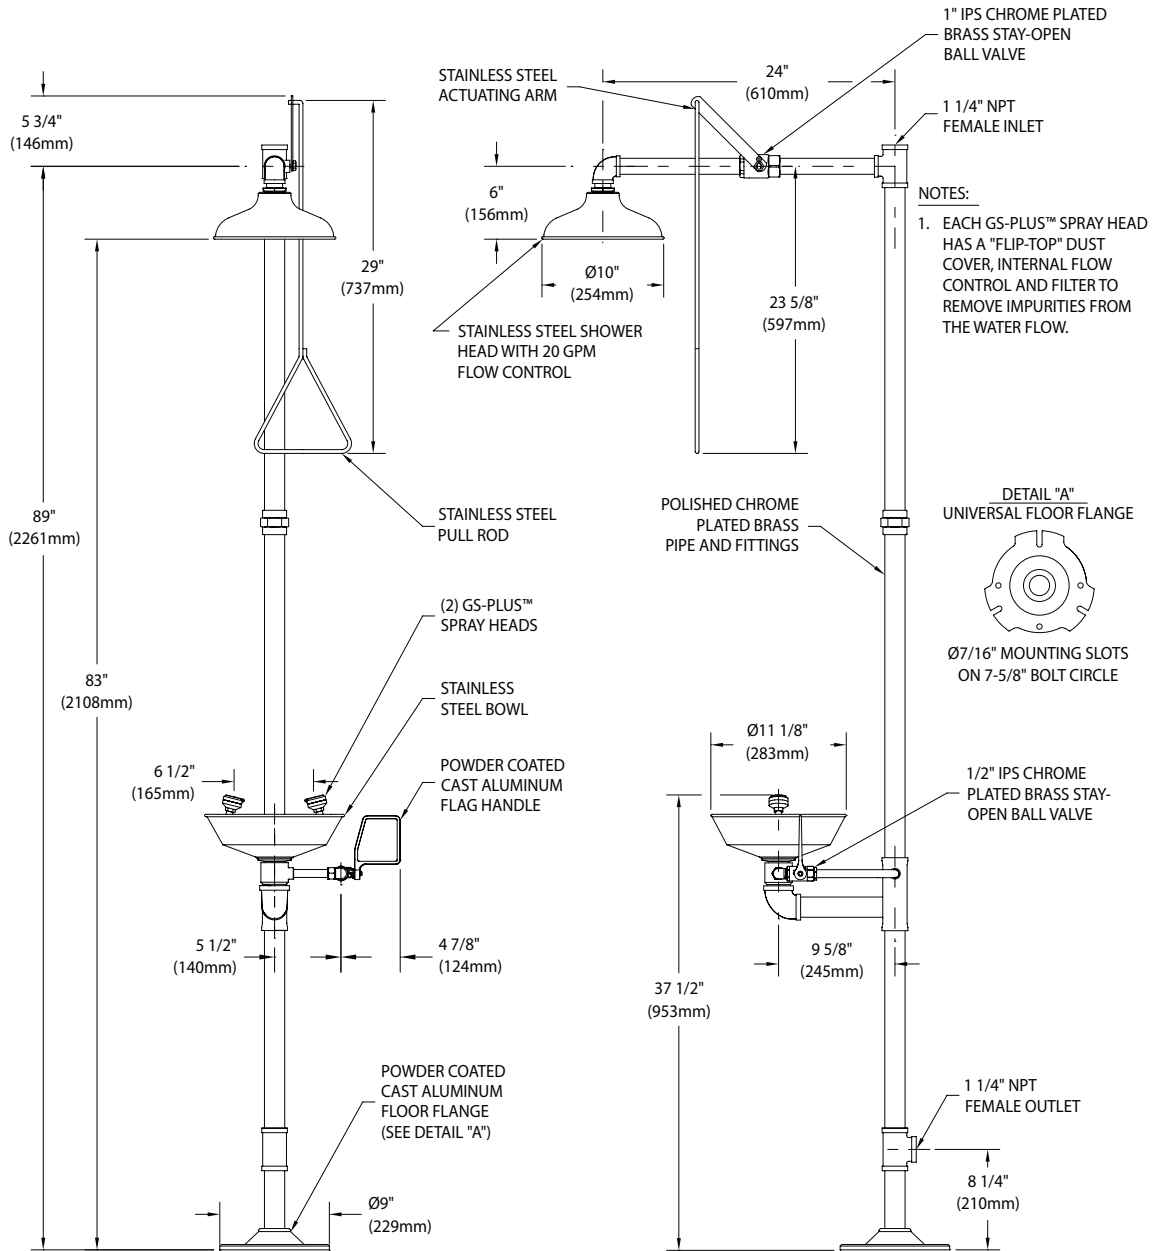

- **SS902PCC** Safety Station with Eyewash, Polished Chrome Construction
- **SS902PCC-HFC** Safety Station with Eyewash, Polished Chrome Construction, Hand/Foot Control

Rev. 112618

THIS SPACE FOR ARCHITECT/ENGINEER APPROVAL

Due to continuing product improvement, the information contained in this document is subject to change without notice. All dimensions are ± 1/4" (6mm). rev. 0622

Sign Included