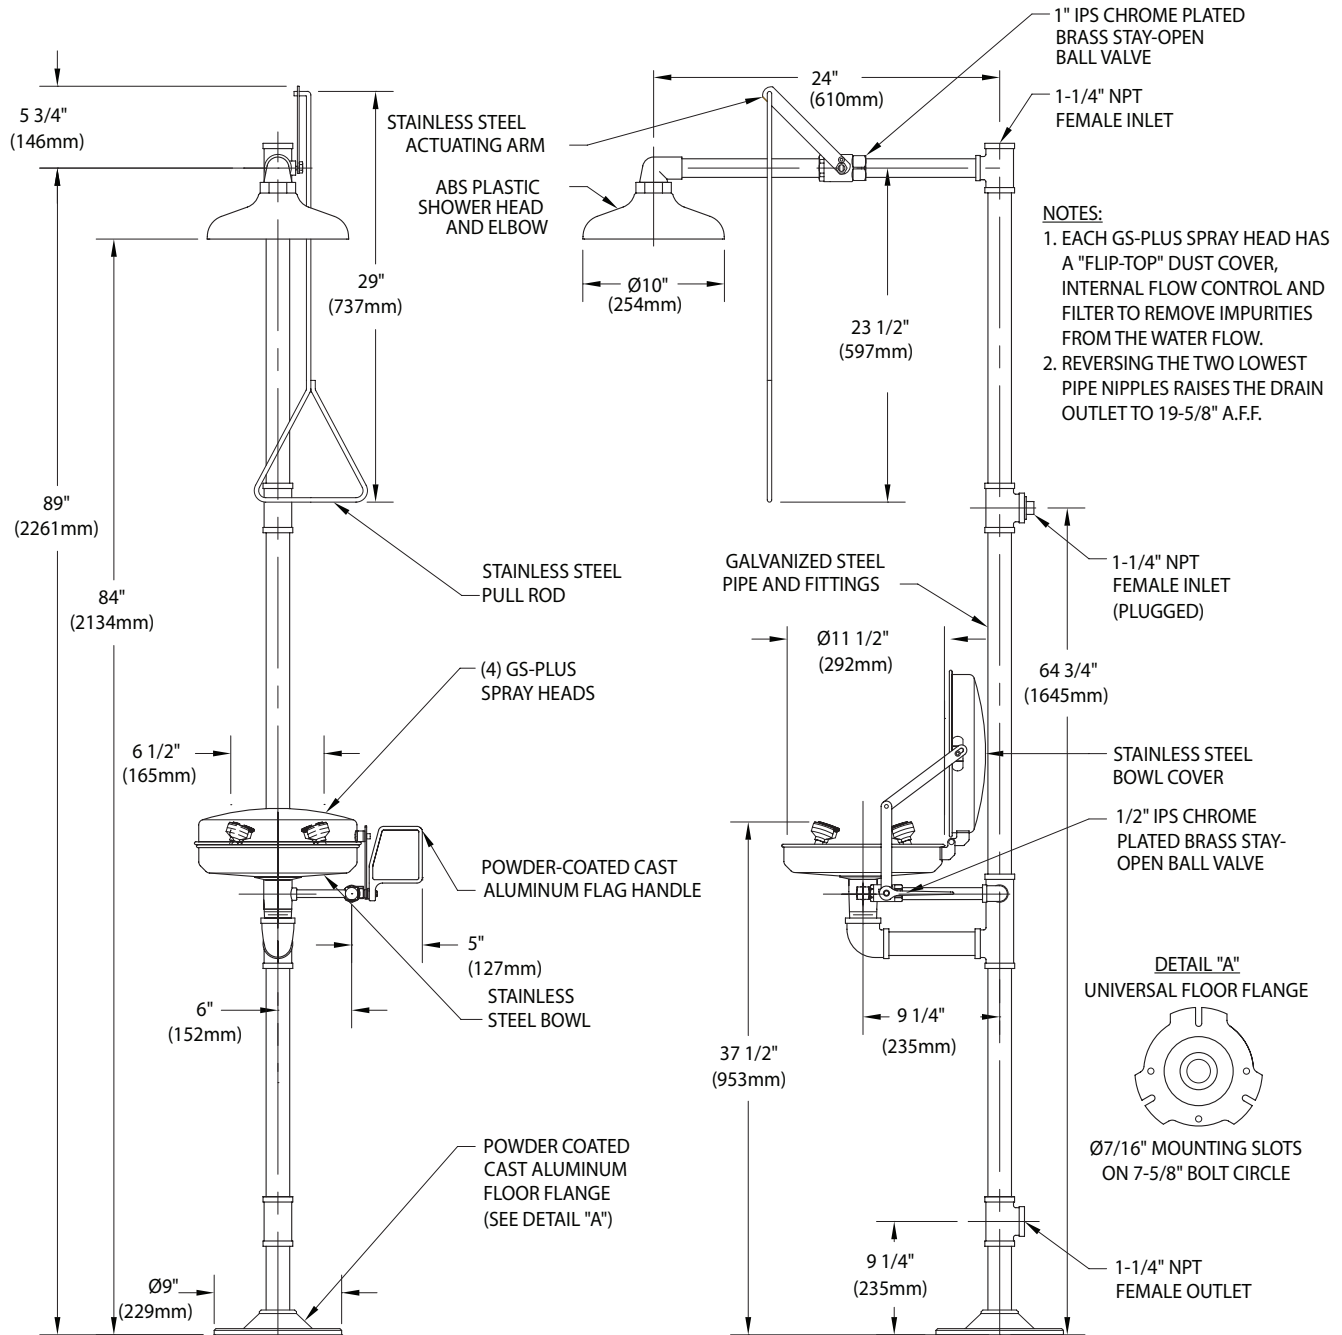

**Shower Head:** 10" diameter orange ABS plastic.

**Shower Valve:** 1" IPS chrome plated brass stay-open ball valve. Valve is US-made with chrome plated brass ball and Teflon® seals. Furnished with stainless steel actuating arm and 29" stainless steel pull rod.

**Eye/Face Wash Valve:** 1/2" IPS chrome plated brass stay-open ball valve. Valve is US-made with chrome plated brass ball and Teflon® seals.

**Pipe And Fittings:** Schedule 40 galvanized steel. Furnished with orange polyethylene covers for vertical piping for high visibility and corrosion resistance.

**Supply:** 1-1/4" NPT female top or side inlet.

**Waste:** 1-1/4" NPT female outlet. Outlet can be positioned at either 9-1/4" or 19-5/8" above finished floor by reversing lower pipe nipples.

**Sign:** Furnished with ANSI-compliant identification sign.

### SS909BC Safety Station with WideArea™ Eye/Face Wash, Stainless Steel Bowl and Cover

THIS SPACE FOR ARCHITECT/ENGINEER APPROVAL

Due to continuing product improvement, the information contained in this document is subject to change without notice. All dimensions are ± 1/4" (6mm). rev. 0615