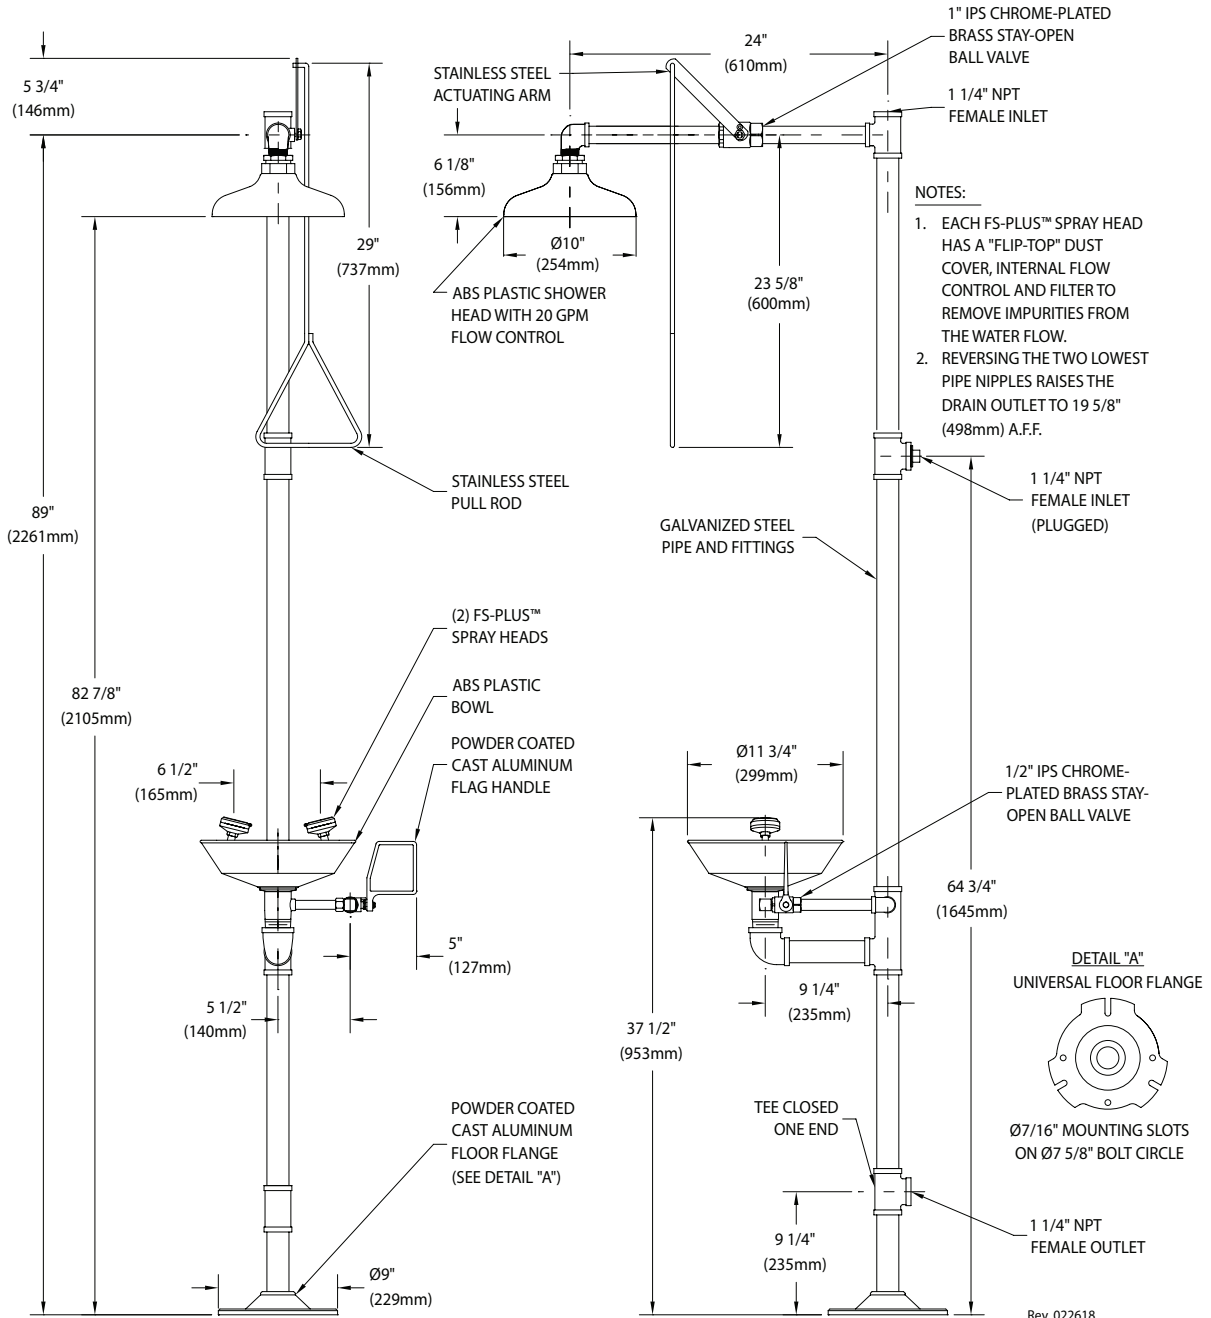

Shower Head: 10" diameter orange ABS plastic with 20 GPM flow control.

Shower Valve: 1" IPS chrome plated brass stay-open ball valve. Valve is US-made with chrome plated brass ball and PTFE seals. Furnished with stainless steel actuating arm and 29" stainless steel pull rod.

Eye/Face Wash Valve: 1/2" IPS chrome plated brass stay-open ball valve. Valve is US-made with chrome plated brass ball and PTFE seals.

Pipe and Fittings: Schedule 40 galvanized steel. Furnished with orange polyethylene pipe covers for high visibility and corrosion resistance.

Supply: 1-1/4" NPT female top or side inlet.

Waste: 1-1/4" NPT female outlet. Outlet can be positioned at either 9-1/4" or 19-5/8" above finished floor by reversing lower pipe nipples.

Sign: ANSI-compliant identification sign.

SS950P Safety Station with Eye/Face Wash, Plastic Bowl

Rev. 022618

THIS SPACE FOR ARCHITECT/ENGINEER APPROVAL

Sign Included

Due to continuing product improvement, the information contained in this document is subject to change without notice. All dimensions are $\pm 1/4"$ (6mm). rev. 0522