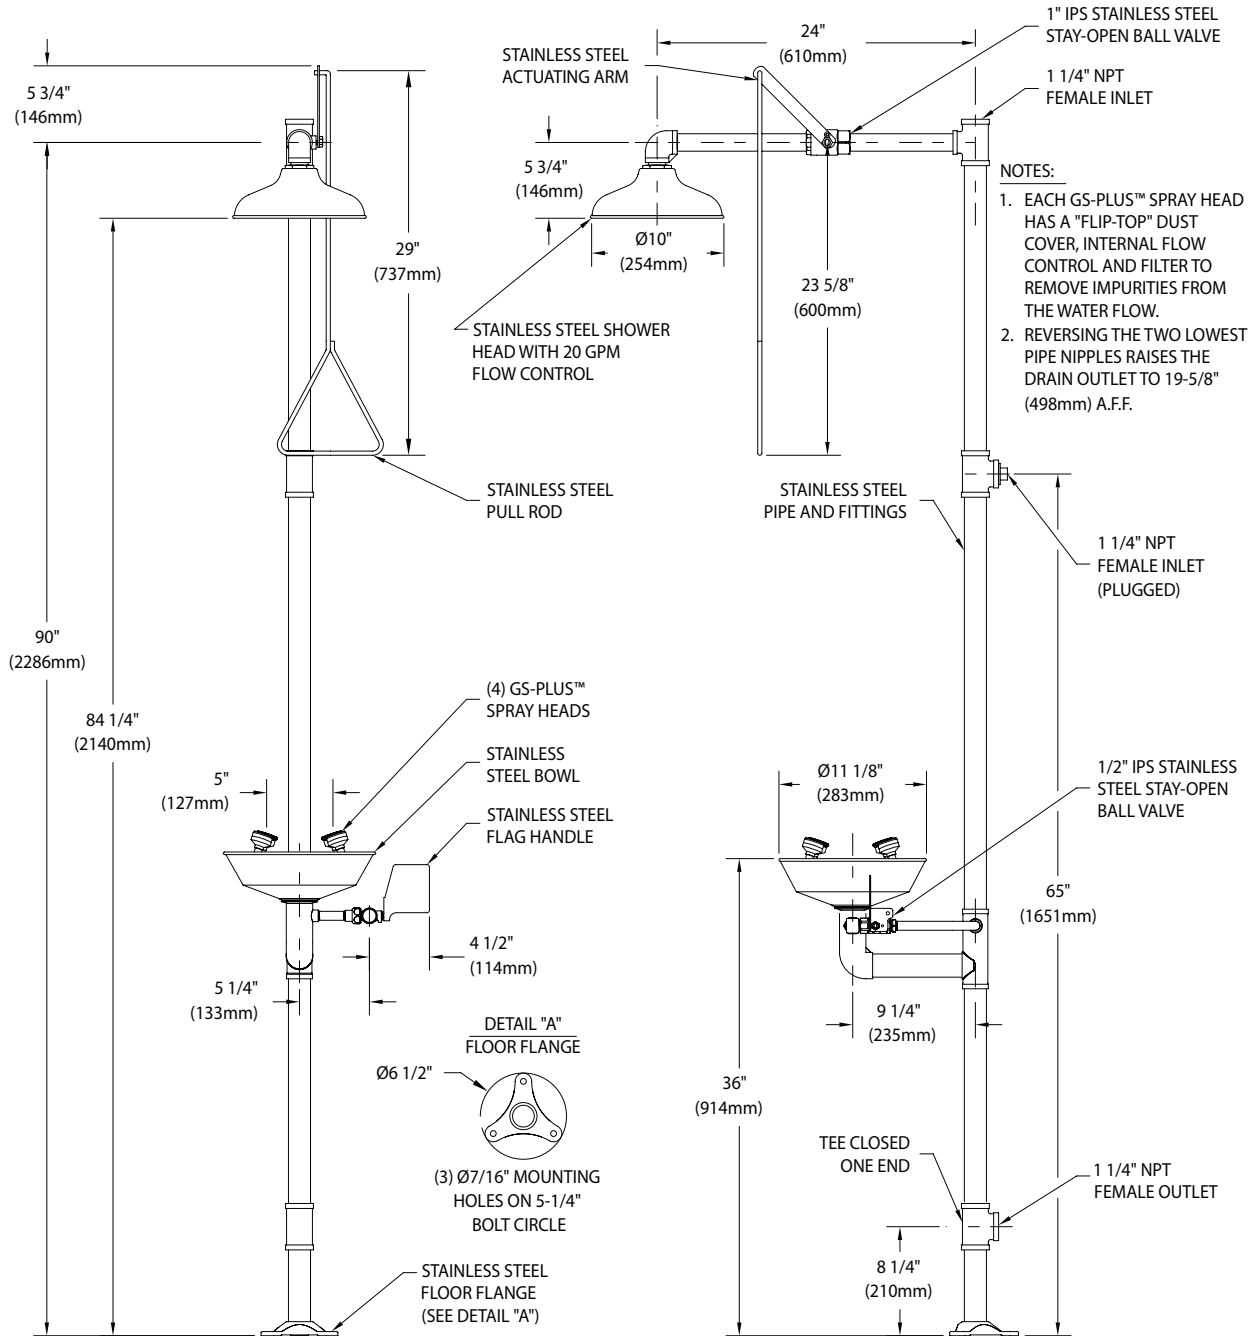

SS994 Safety Station with WideArea™ Eye/Face Wash, All-Stainless Steel Construction

THIS SPACE FOR ARCHITECT/ENGINEER APPROVAL

Sign Included

Due to continuing product improvement, the information contained in this document is subject to change without notice. All dimensions are ± 1/4" (6mm). rev. 0522

WaterSaver Faucet Co. 312 666 5500 TELEPHONE
701 W Erie St 312 666 5501 FACSIMILE
Chicago, IL 60654 wsflab.com

Listed 8116. Units have been tested to and comply with ANSI Z358.1-2014 and the Uniform Plumbing Code.