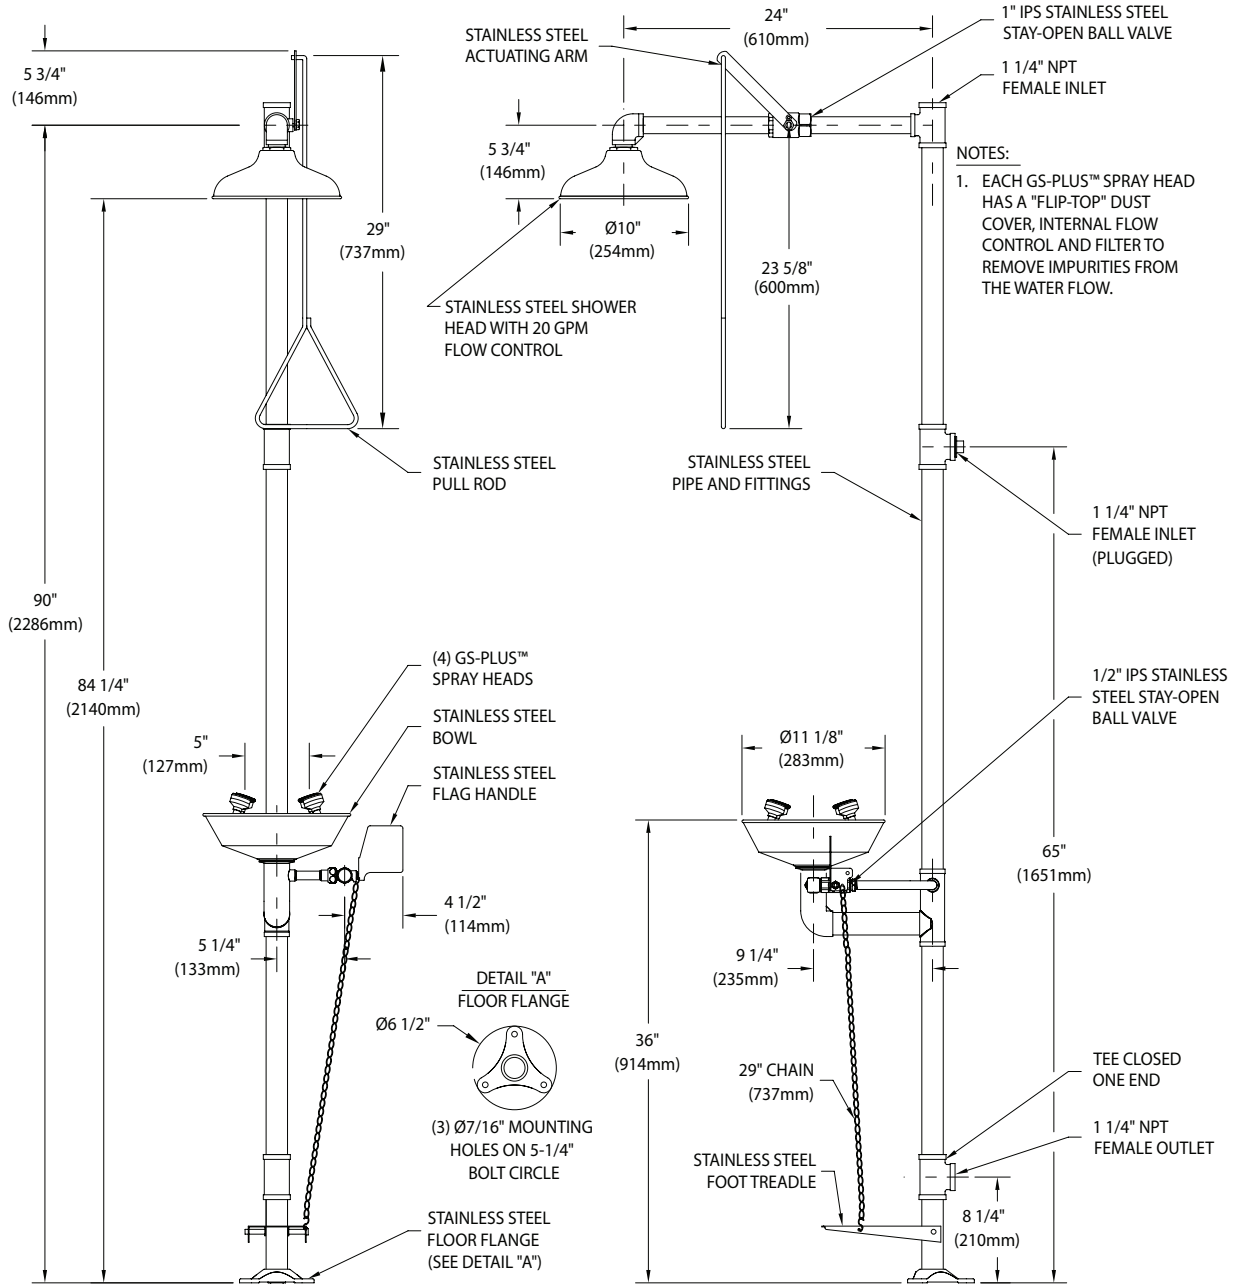

SS994HFC Safety Station with WideArea™ Eye/Face Wash, Hand and Foot Control, All-Stainless Steel

THIS SPACE FOR ARCHITECT/ENGINEER APPROVAL

Sign Included

Due to continuing product improvement, the information contained in this document is subject to change without notice. All dimensions are ± 1/4" (6mm). rev. 0522

WaterSaver Faucet Co. 312 666 5500 TELEPHONE
701 W Erie St 312 666 5501 FACSIMILE
Chicago, IL 60654 wsflab.com

Listed 8116. Units have been tested to and comply with ANSI Z358.1-2014 and the Uniform Plumbing Code.