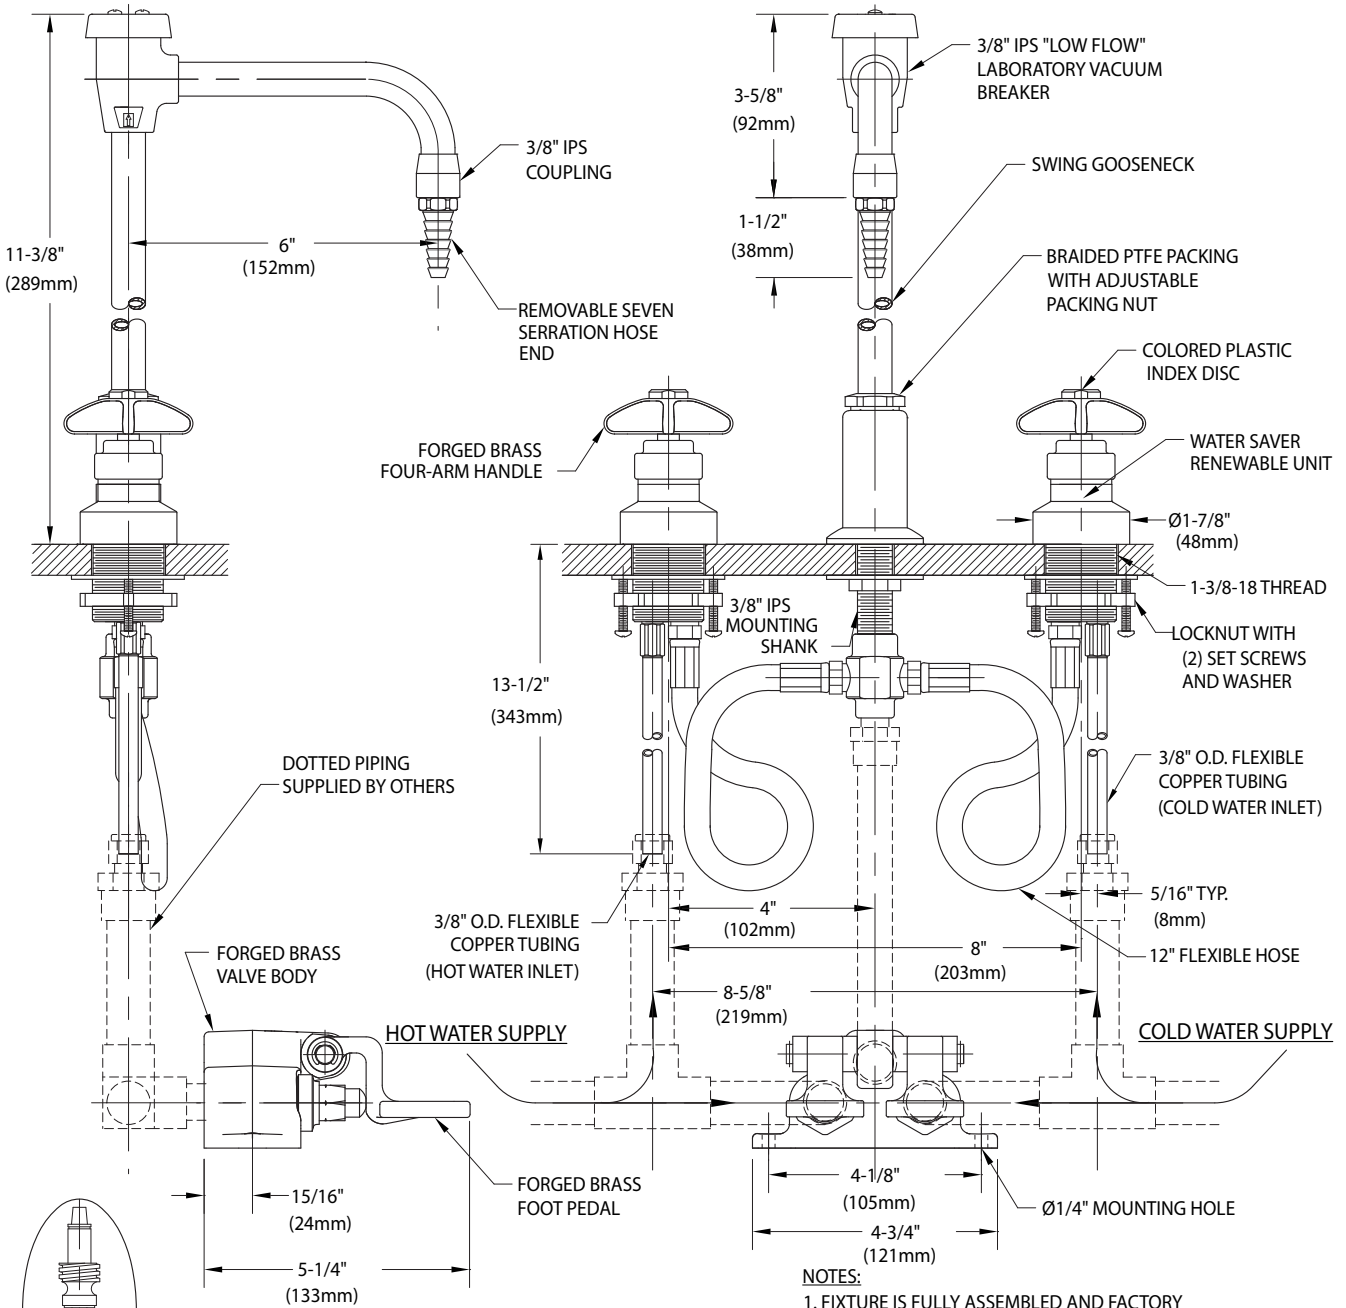

L2212TWI-VB-3001 Laboratory Mixing Faucet, Deck Mounted, 6" Swing Vacuum Breaker Gooseneck, Floor Mounted Foot-Operated Self-Closing Mixing Valve

WATER SAVER RENEWABLE UNIT WITH REPLACEABLE STAINLESS STEEL SEAT

- NOTES:**
1. FIXTURE IS FULLY ASSEMBLED AND FACTORY TESTED PRIOR TO SHIPMENT.
 2. VACUUM BREAKER IS CERTIFIED TO COMPLY WITH ASSE 1001.
 3. FIXTURE IS CERTIFIED BY CSA INTERNATIONAL TO COMPLY WITH ASME A112.18.1M AND CSA B125.1.
 4. FIXTURE HAS A POLISHED CHROME PLATED FINISH.

Measurements may vary ± 1/4".