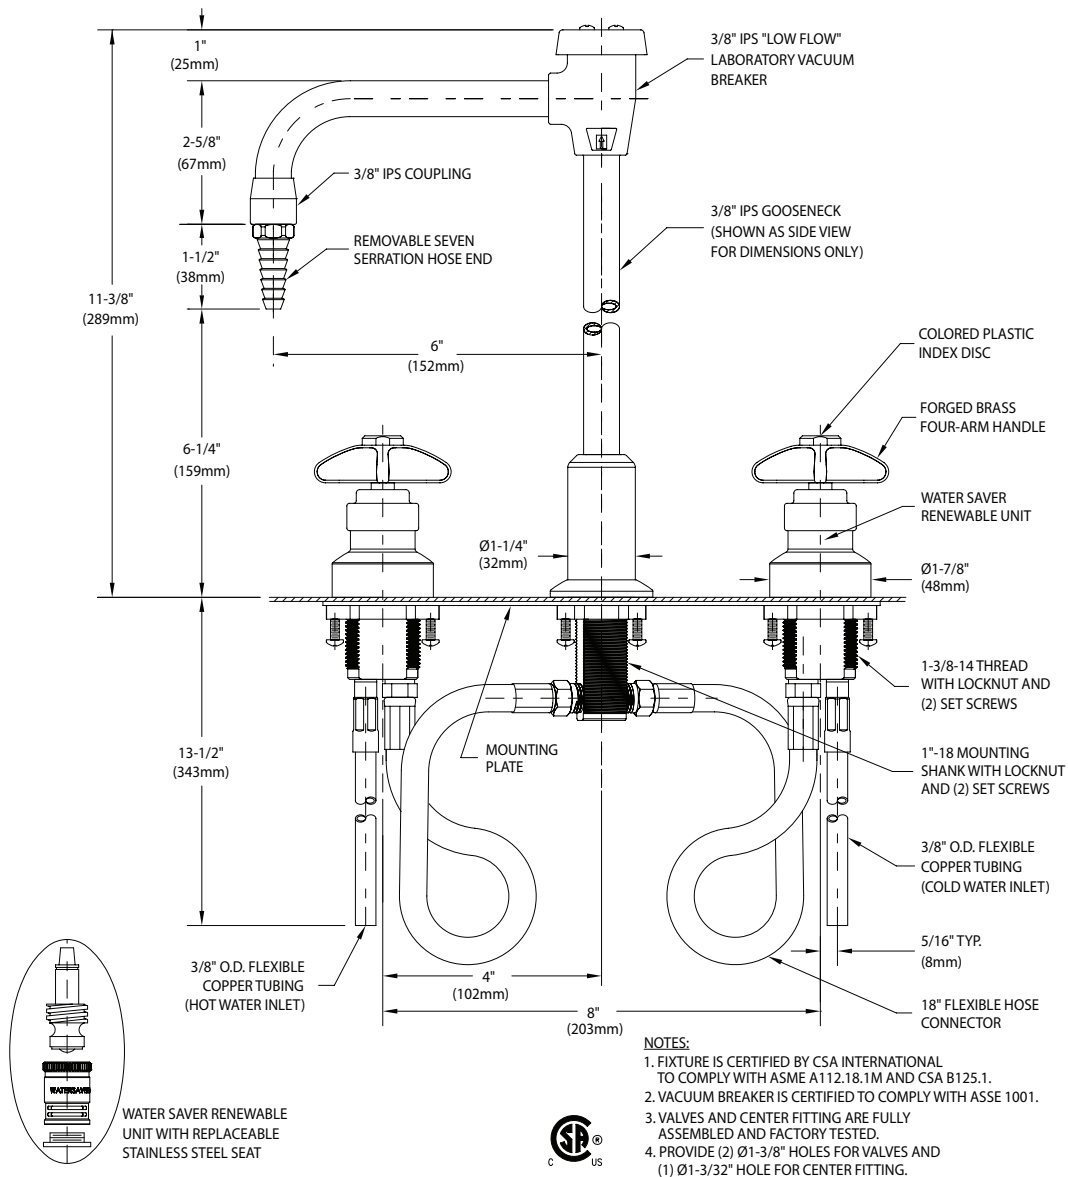

- L2211VB** Laboratory Mixing Faucet, Deck Mounted, 6" Rigid Vacuum Breaker Gooseneck
- L2212VB** Same as above except with Swing Vacuum Breaker Gooseneck
- L2214VB** Same as above except with Rigid/Swing Vacuum Breaker Gooseneck

THIS SPACE FOR ARCHITECT/ENGINEER APPROVAL

Due to continuing product improvement, the information contained in this document is subject to change without notice. All dimensions are $\pm 1/4"$ (6mm). Rev. 122619