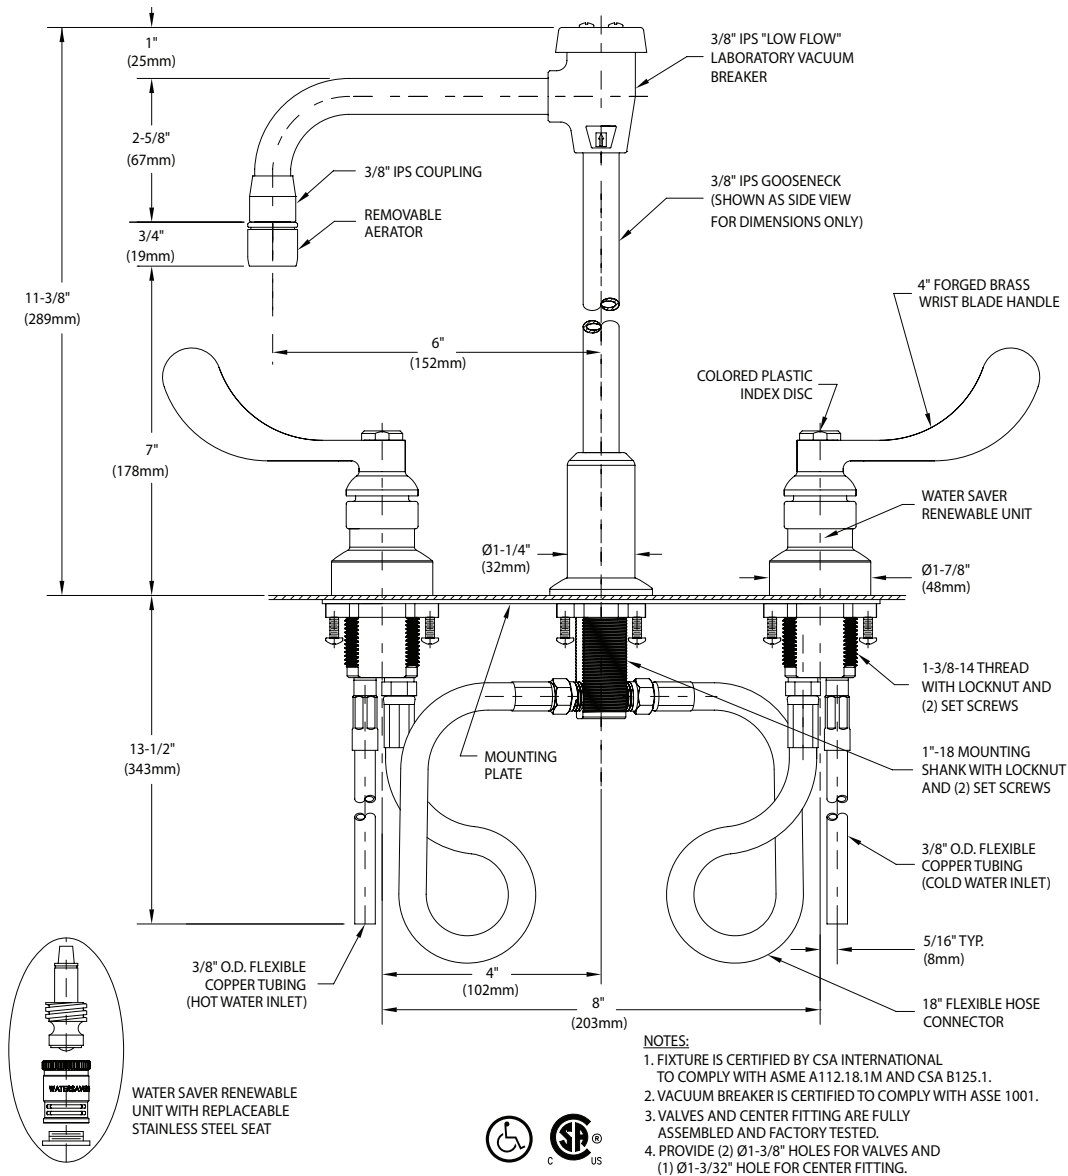

- L2221VB** Laboratory Mixing Faucet, Deck Mounted, 6" Rigid Vacuum Breaker Gooseneck, Aerator, Wrist Blade Handles
- L2222VB** Same as above except with Swing Vacuum Breaker Gooseneck
- L2224VB** Same as above except with Rigid/Swing Vacuum Breaker Gooseneck

THIS SPACE FOR ARCHITECT/ENGINEER APPROVAL

Due to continuing product improvement, the information contained in this document is subject to change without notice. All dimensions are ± 1/4" (6mm). Rev. 122619