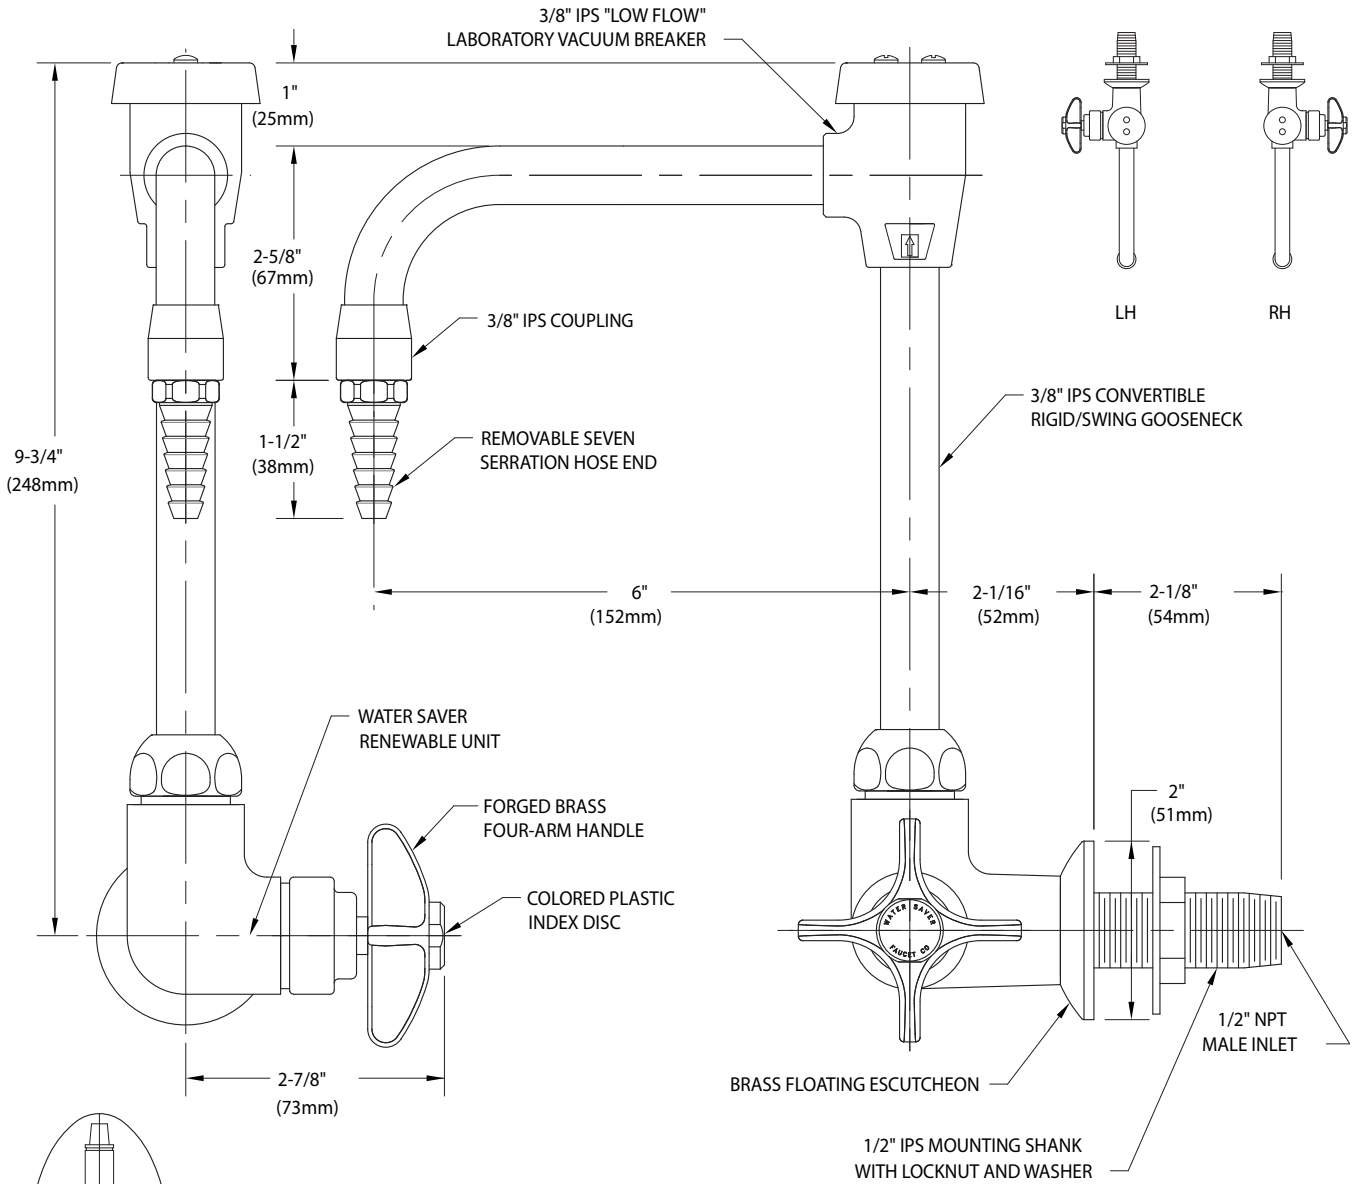

L2714VB-WSA Laboratory Single Faucet, Panel Mounted, 6" Rigid/Swing Vacuum Breaker Gooseneck

WATER SAVER RENEWABLE UNIT WITH REPLACEABLE STAINLESS STEEL SEAT

NOTES:

1. FIXTURE IS FULLY ASSEMBLED AND FACTORY TESTED PRIOR TO SHIPMENT.
2. VACUUM BREAKER IS CERTIFIED TO COMPLY WITH ASSE 1001.
3. FIXTURE IS CERTIFIED BY CSA INTERNATIONAL TO COMPLY WITH ASME A112.18.1M AND CSA B125.1.
4. FIXTURE HAS A POLISHED CHROME PLATED FINISH.

Measurements may vary $\pm 1/4$ ".